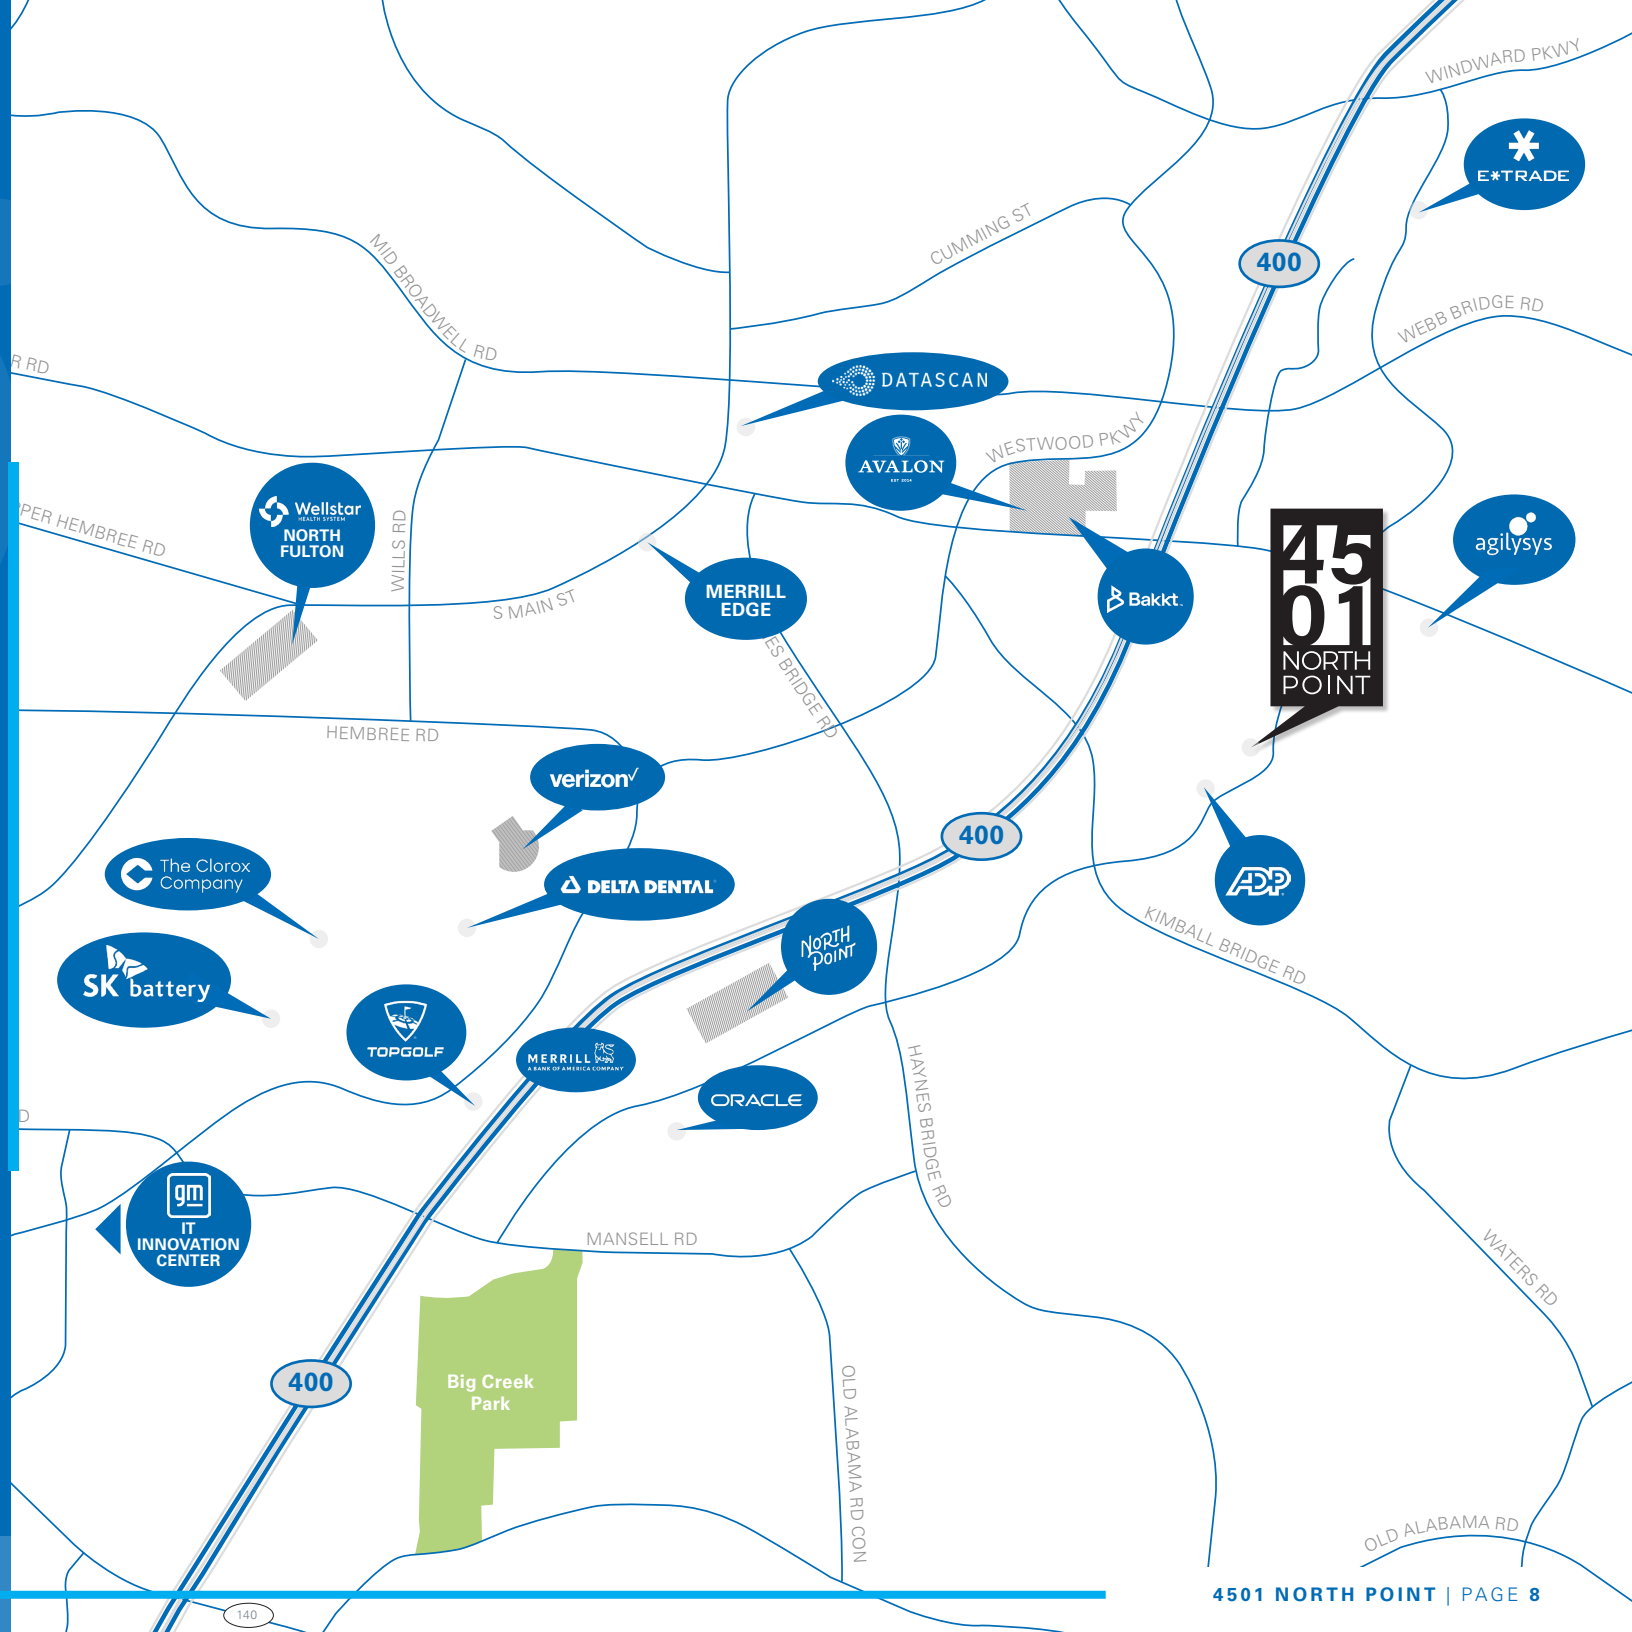

LARGE STATE-OF-THE-ART TENANT LOUNGE & CONFERENCE CENTER

NEWLY RENOVATED LOBBY

AROUND TOWN

RESTAURANTS

1. Miller's Ale House
2. Brookwood Grill
3. Ruth's Chris Steakhouse
4. Olive Garden Italian Restaurant
5. South Main Kitchen
6. Express Burger & Mediterranean Grill
7. Flatlands Bourbon and Bayou
8. On the Border Mexican Grill & Cantina
9. El Porton Mexican Restaurant
10. Carson Kitchen
11. Brimstone Restaurant & Tavern
12. Altobeli's Restaurant & Piano Bar
13. Buca di Beppo Italian Restaurant
14. American Pasta Factory
15. Colletta
16. Southern Classic Foods
17. Monterrey Mexican Restaurant
18. El Potrillo Mexican Restaurant
19. Asian Kitchen
20. Taqueria Tsunami
21. Rays at Killer Creek
22. Thai Thai Restaurant
23. Bad Daddy's Burger Bar
24. DQ Grill & Chill Restaurant
25. Chilli's Grill & Bar
26. Ted's Montana Grill
27. Restaurant Holmes
28. Jaffa Restaurant Atl
29. Chick-Fil-A
30. Santino's Italian Restaurant & Pizzeria
31. Athens Greek Restaurant
32. China Garden Restaurant
33. Anna Lee's
34. P.F. Chang's
35. Tanaka Japanese Restaurant
36. Chef Wu
37. Taco Takeout
38. Ceviche Taqueria & Margarita Bar
39. Rio Balsas Taqueria
40. Rickshaw Thai Street Food
41. The Melting Pot
42. The Cheesecake Factory
43. Market Cocina
44. Pappadeaux Seafood Kitchen
45. Red Lobster
46. Senor Patron
47. Stoney River Steakhouse and Grill
48. Made Kitchen
49. JINYA Ramen Bar
50. CRU Food & Wine

50+
RESTAURANTS

14+
HOTELS

12+
ENTERTAINMENT
ESTABLISHMENTS

Nearby Amenities
Hundreds of nearby amenities including restaurants, hotels, entertainment, including Avalon and North Point Mall within a 5 minute drive.

DRIVE TIMES

- **GA400**
4.4 miles
- **Avalon**
3 miles
- **Ameris Bank Amphitheater**
3.1 miles
- **North Point Mall**
1.8 miles
- **Top Golf**
3.3 miles
- **Downtown Alpharetta**
3 miles
- **Downtown Roswell**
2.5 miles