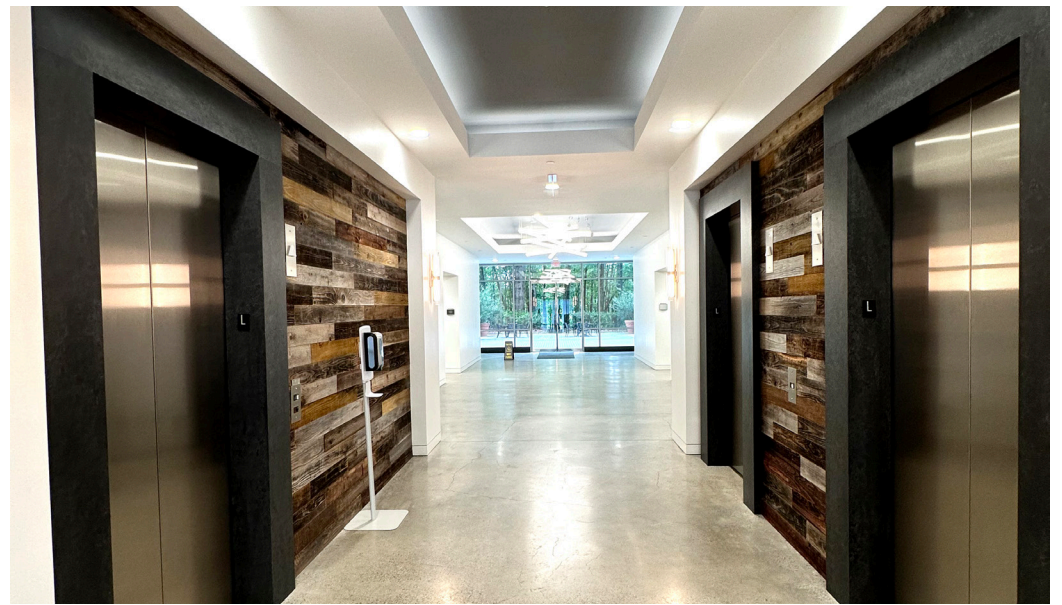

NEWLY RENOVATED LOBBY