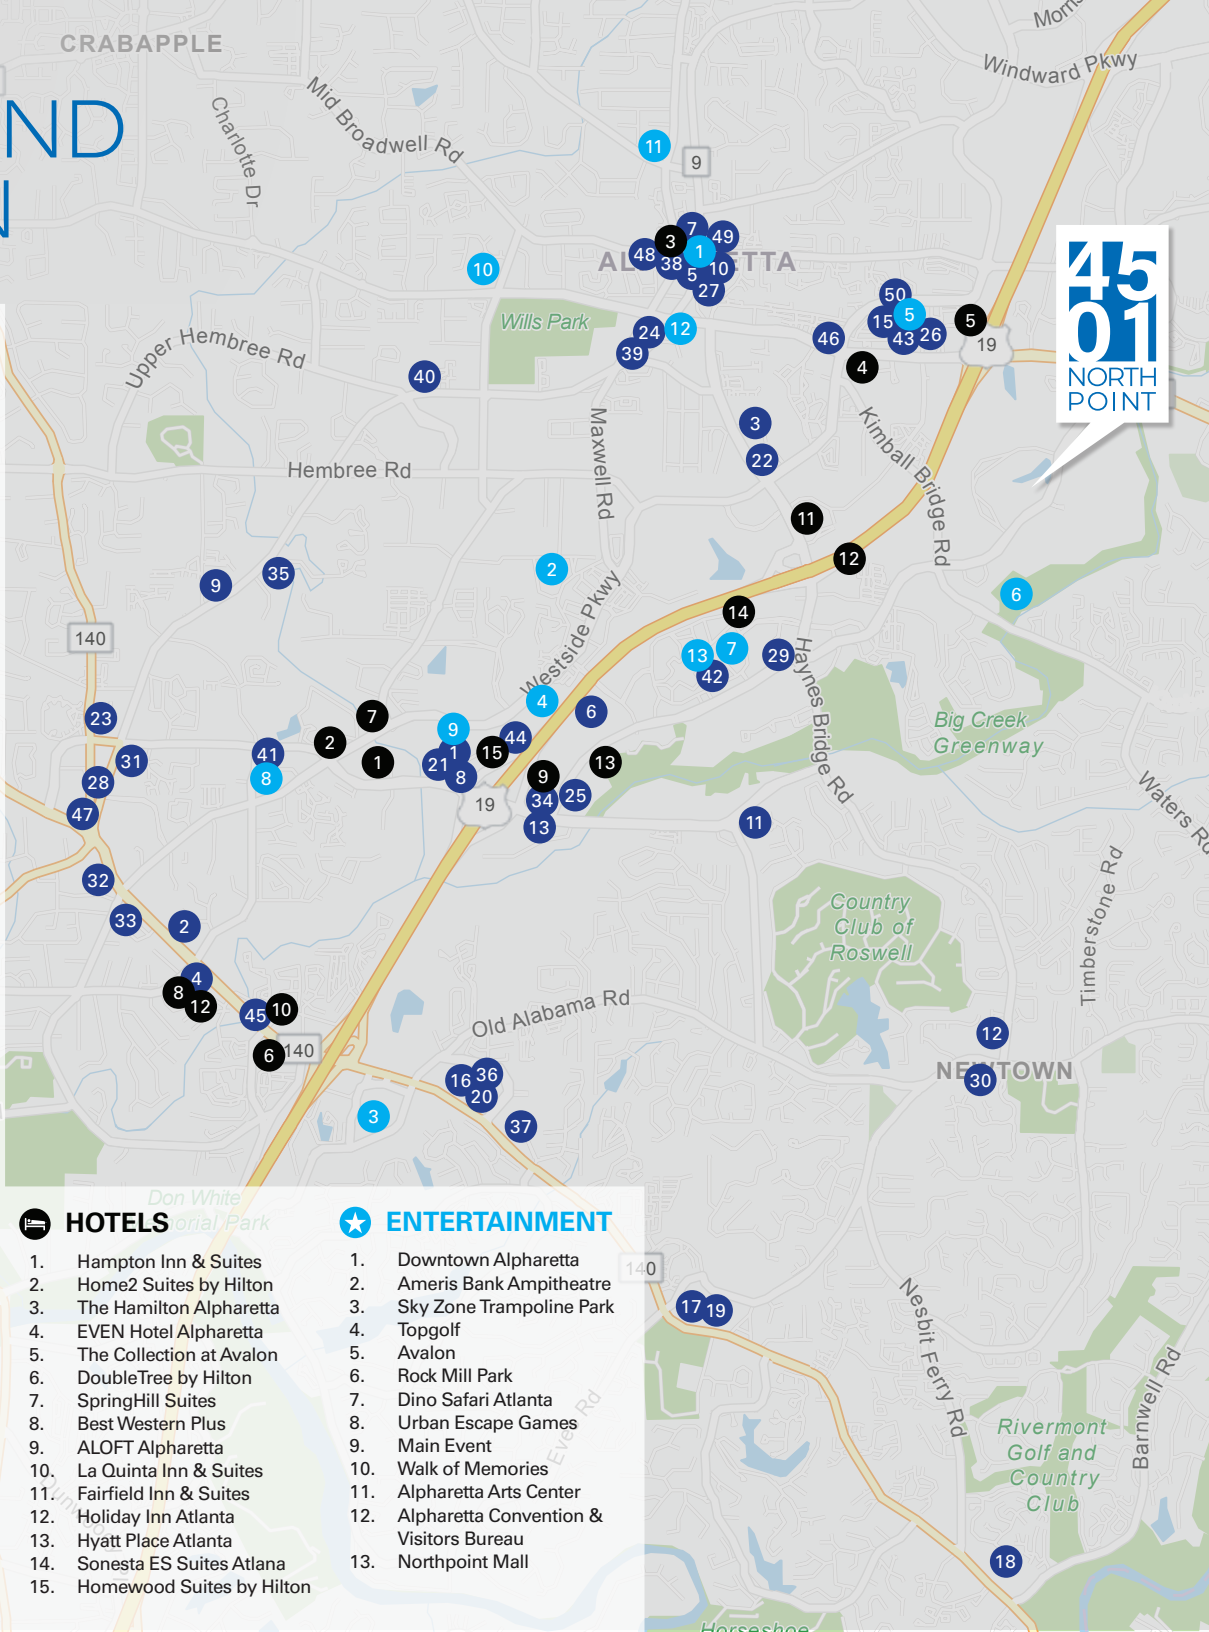

LARGE STATE-OF-THE-ART TENANT LOUNGE & CONFERENCE CENTER

NEWLY RENOVATED LOBBY

AROUND TOWN

RESTAURANTS

1. Miller's Ale House
2. Brookwood Grill
3. Ruth's Chris Steakhouse
4. Olive Garden Italian Restaurant
5. South Main Kitchen
6. Express Burger & Mediterranean Grill
7. Flatlands Bourbon and Bayou
8. On the Border Mexican Grill & Cantina
9. El Porton Mexican Restaurant
10. Carson Kitchen
11. Brimstone Restaurant & Tavern
12. Altobeli's Restaurant & Piano Bar
13. Buca di Beppo Italian Restaurant
14. American Pasta Factory
15. Colletta
16. Southern Classic Foods
17. Monterrey Mexican Restaurant
18. El Potrillo Mexican Restaurant
19. Asian Kitchen
20. Taqueria Tsunami
21. Rays at Killer Creek
22. Thai Thai Restaurant
23. Bad Daddy's Burger Bar
24. DQ Grill & Chill Restaurant
25. Chilli's Grill & Bar
26. Ted's Montana Grill
27. Restaurant Holmes
28. Jaffa Restaurant Atl
29. Chick-Fil-A
30. Santino's Italian Restaurant & Pizzeria
31. Athens Greek Restaurant
32. China Garden Restaurant
33. Anna Lee's
34. P.F. Chang's
35. Tanaka Japanese Restaurant
36. Chef Wu
37. Taco Takeout
38. Ceviche Taqueria & Margarita Bar
39. Rio Balsas Taqueria
40. Rickshaw Thai Street Food
41. The Melting Pot
42. The Cheesecake Factory
43. Market Cocina
44. Pappadeaux Seafood Kitchen
45. Red Lobster
46. Senor Patron
47. Stoney River Steakhouse and Grill
48. Made Kitchen
49. JINYA Ramen Bar
50. CRU Food & Wine

50+
RESTAURANTS

14+
HOTELS

12+
ENTERTAINMENT
ESTABLISHMENTS

Nearby Amenities
Hundreds of nearby amenities including restaurants, hotels, entertainment, including Avalon and North Point Mall within a 5 minute drive.

DRIVE TIMES

- **GA400**
4.4 miles
- **Avalon**
3 miles
- **Ameris Bank Amphitheater**
3.1 miles
- **North Point Mall**
1.8 miles
- **Top Golf**
3.3 miles
- **Downtown Alpharetta**
3 miles
- **Downtown Roswell**
2.5 miles