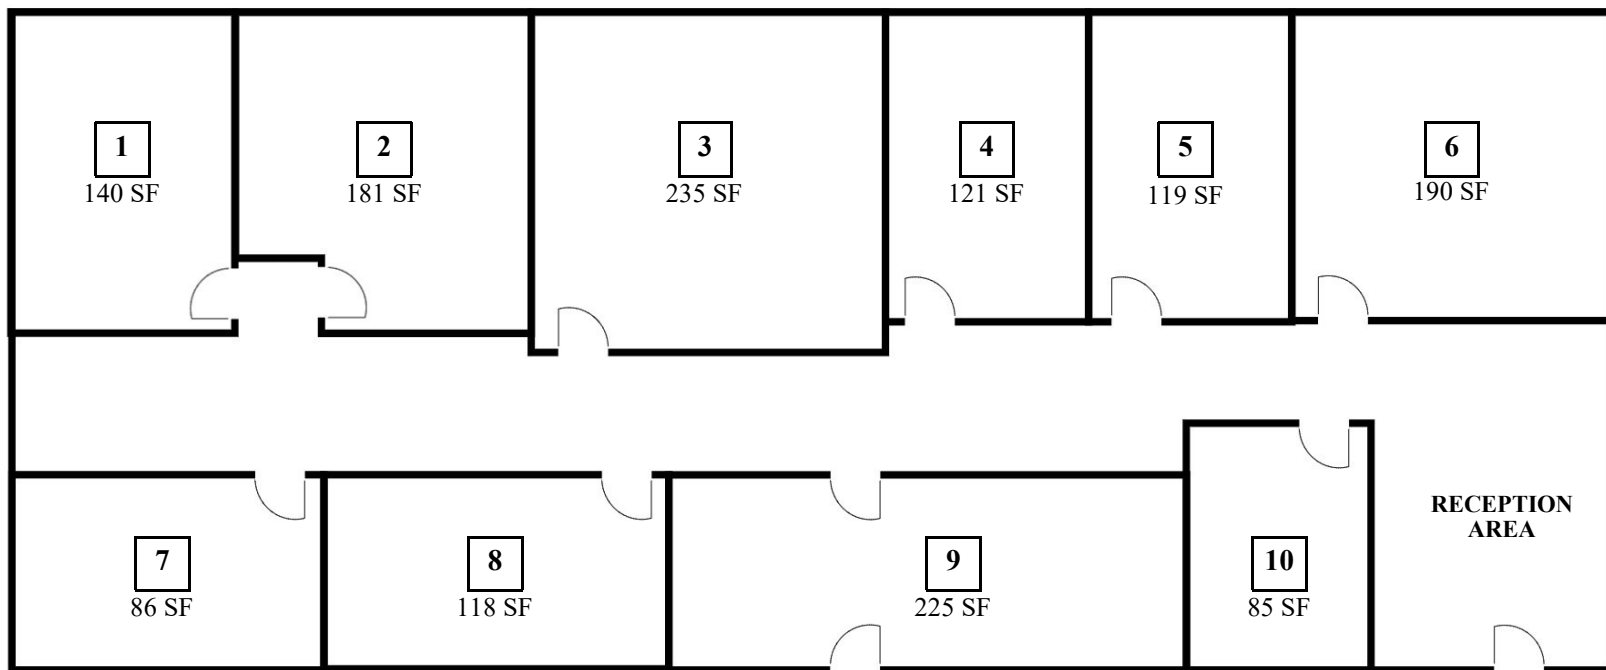

CRESTWOOD SUITES

- Suite 435 -

Suite	Monthly
1	$400.00
2	$500.00
3	$595.00
4	$350.00
5	$350.00
6	$495.00
7	$300.00
8	$305.00
9	$585.00
10	$300.00

Highlights

- Private, individual office spaces
- Internet included
- Developing local area
- Monthly rents as low as $300