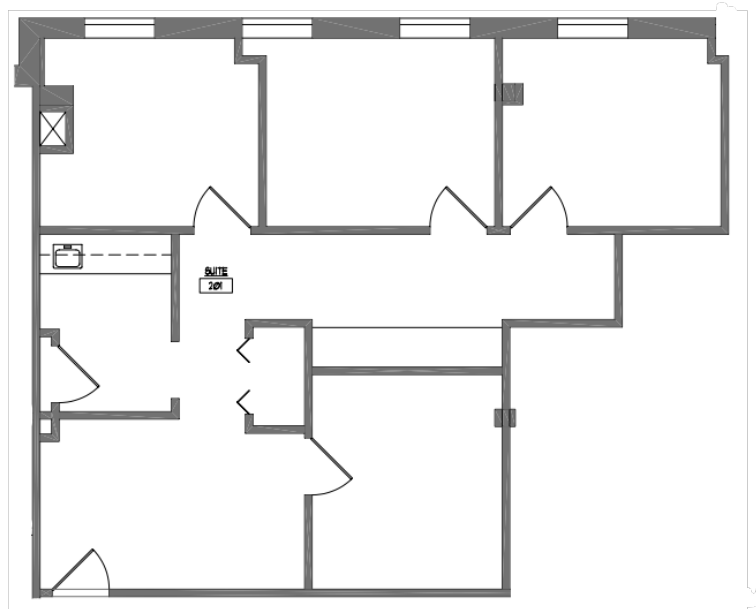

Floor Plans

Suite 201:

987 RSF available