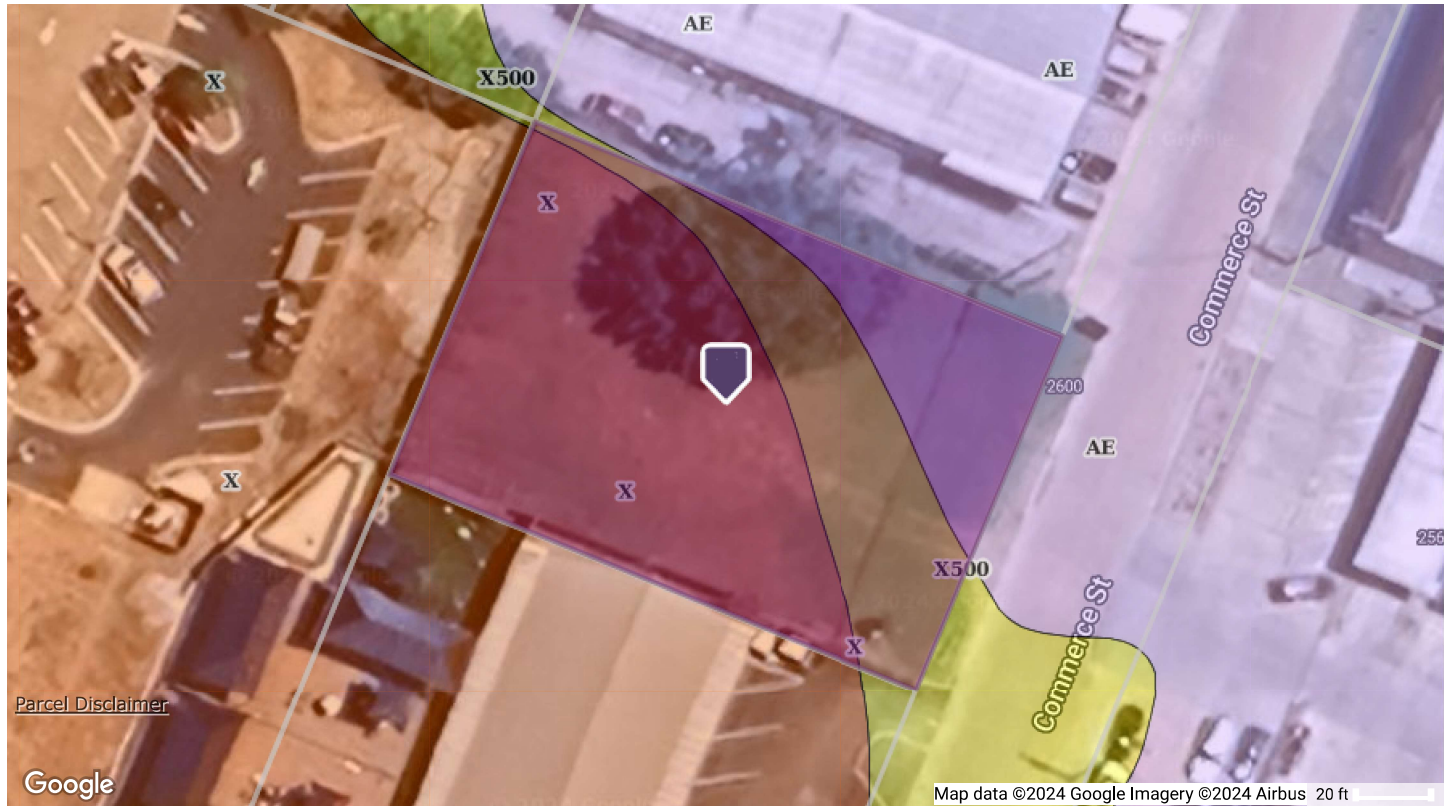

## Flood Map

<b>Flood Zone Code:</b>	X	<b>Flood Zone Panel:</b>	48053C0582G
<b>Flood Zone Date:</b>	11/01/2019	<b>Special Flood Hazard Area (SFHA):</b>	Out
<b>Flood Code Description:</b>	Zone X-An Area That Is Determined To Be Outside The 100- And 500-Year Floodplains.		

- Coastal 100-Year Floodway
- Coastal 100-year Floodplain
- 100-year Floodway
- 100-year Floodplain
- Undetermined
- 500-year Floodplain incl. levee protected area
- Out of Special Flood Hazard Area

This map/report was produced using multiple sources. It is provided for informational purposes only. This map/report should not be relied upon by any third parties. It is not intended to satisfy any regulatory guidelines and should not be used for this or any other purpose.