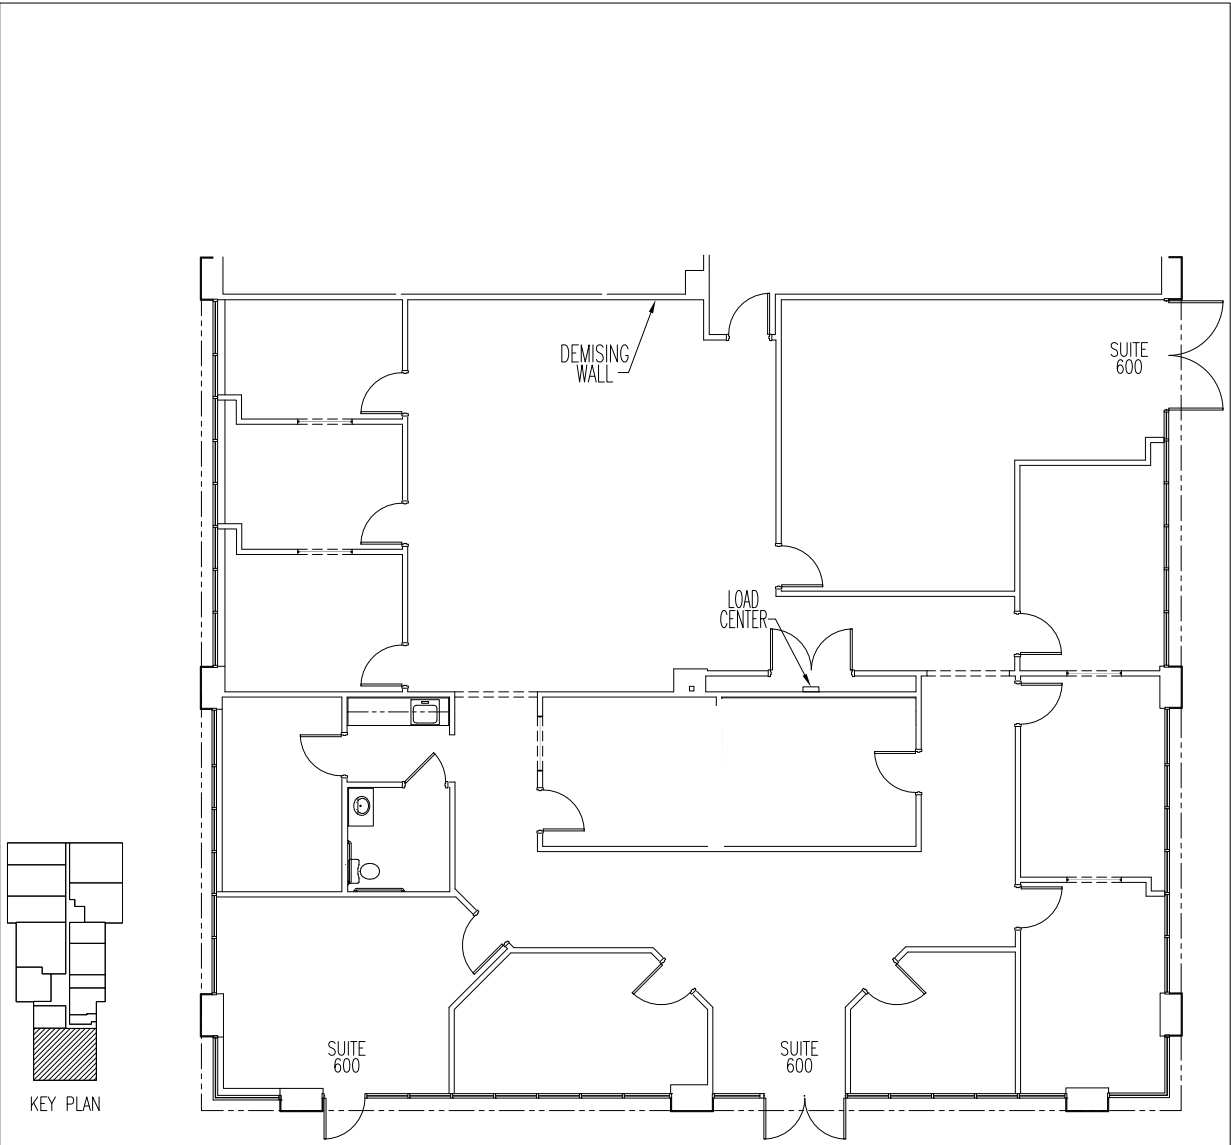

### EXHIBIT A

### SITE PLAN OF LEASED PREMISES

### 5421 BEAUMONT CIRCLE SUITE 600 – FLOOR PLAN

NOT TO SCALE

PREMISES DEEMED TO BE 4,505 SQUARE FEET

*CadCom LLC*  
(205) 310-1204

NOTE: DIMENSIONS ARE TO THE NEAREST INCH

VETERANS TECHNOLOGY CENTER  
REV. OCTOBER 7, 2022