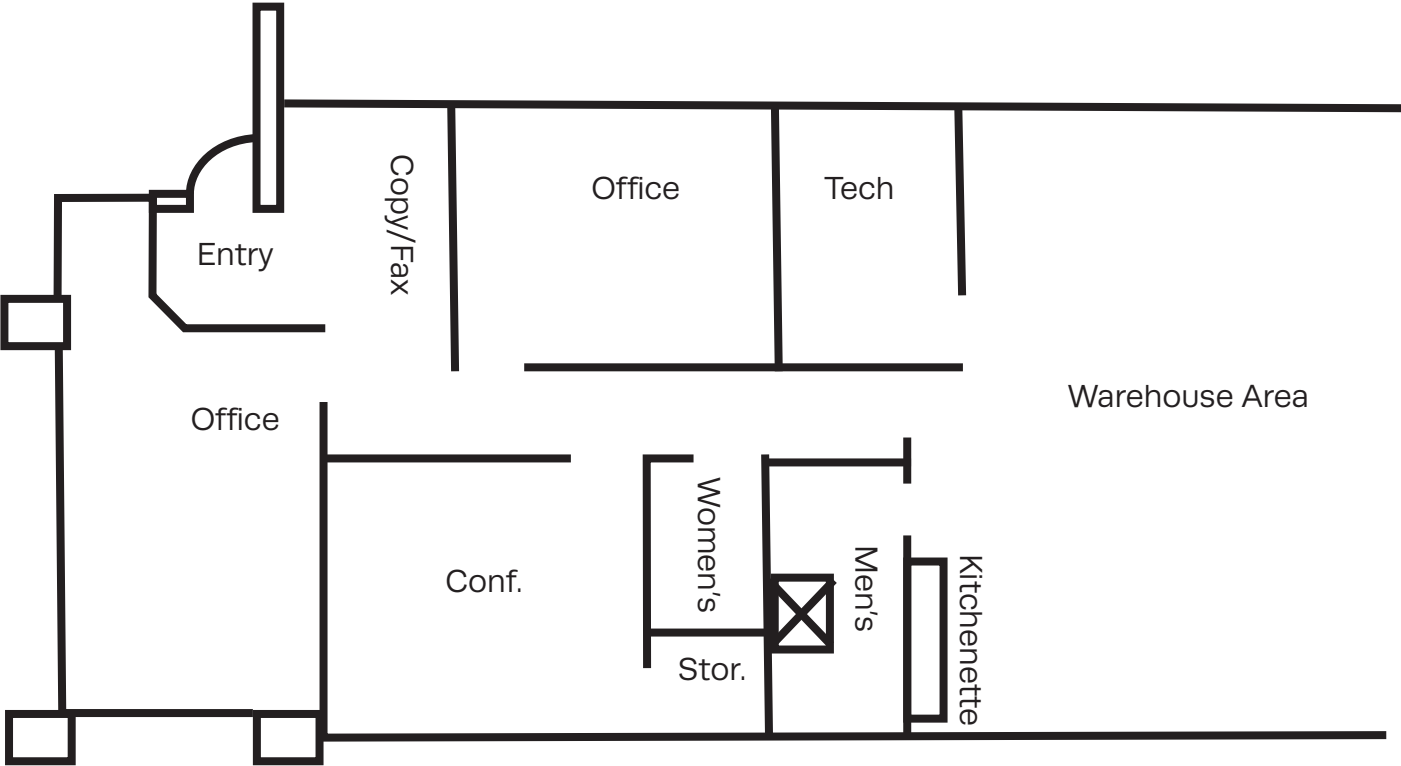

6930 Engle Road, Unit S

Middleburg Heights, OH 44130

Kevin Kuczynski • KevinKuczynski@HannaCRE.com • 216.861.5684