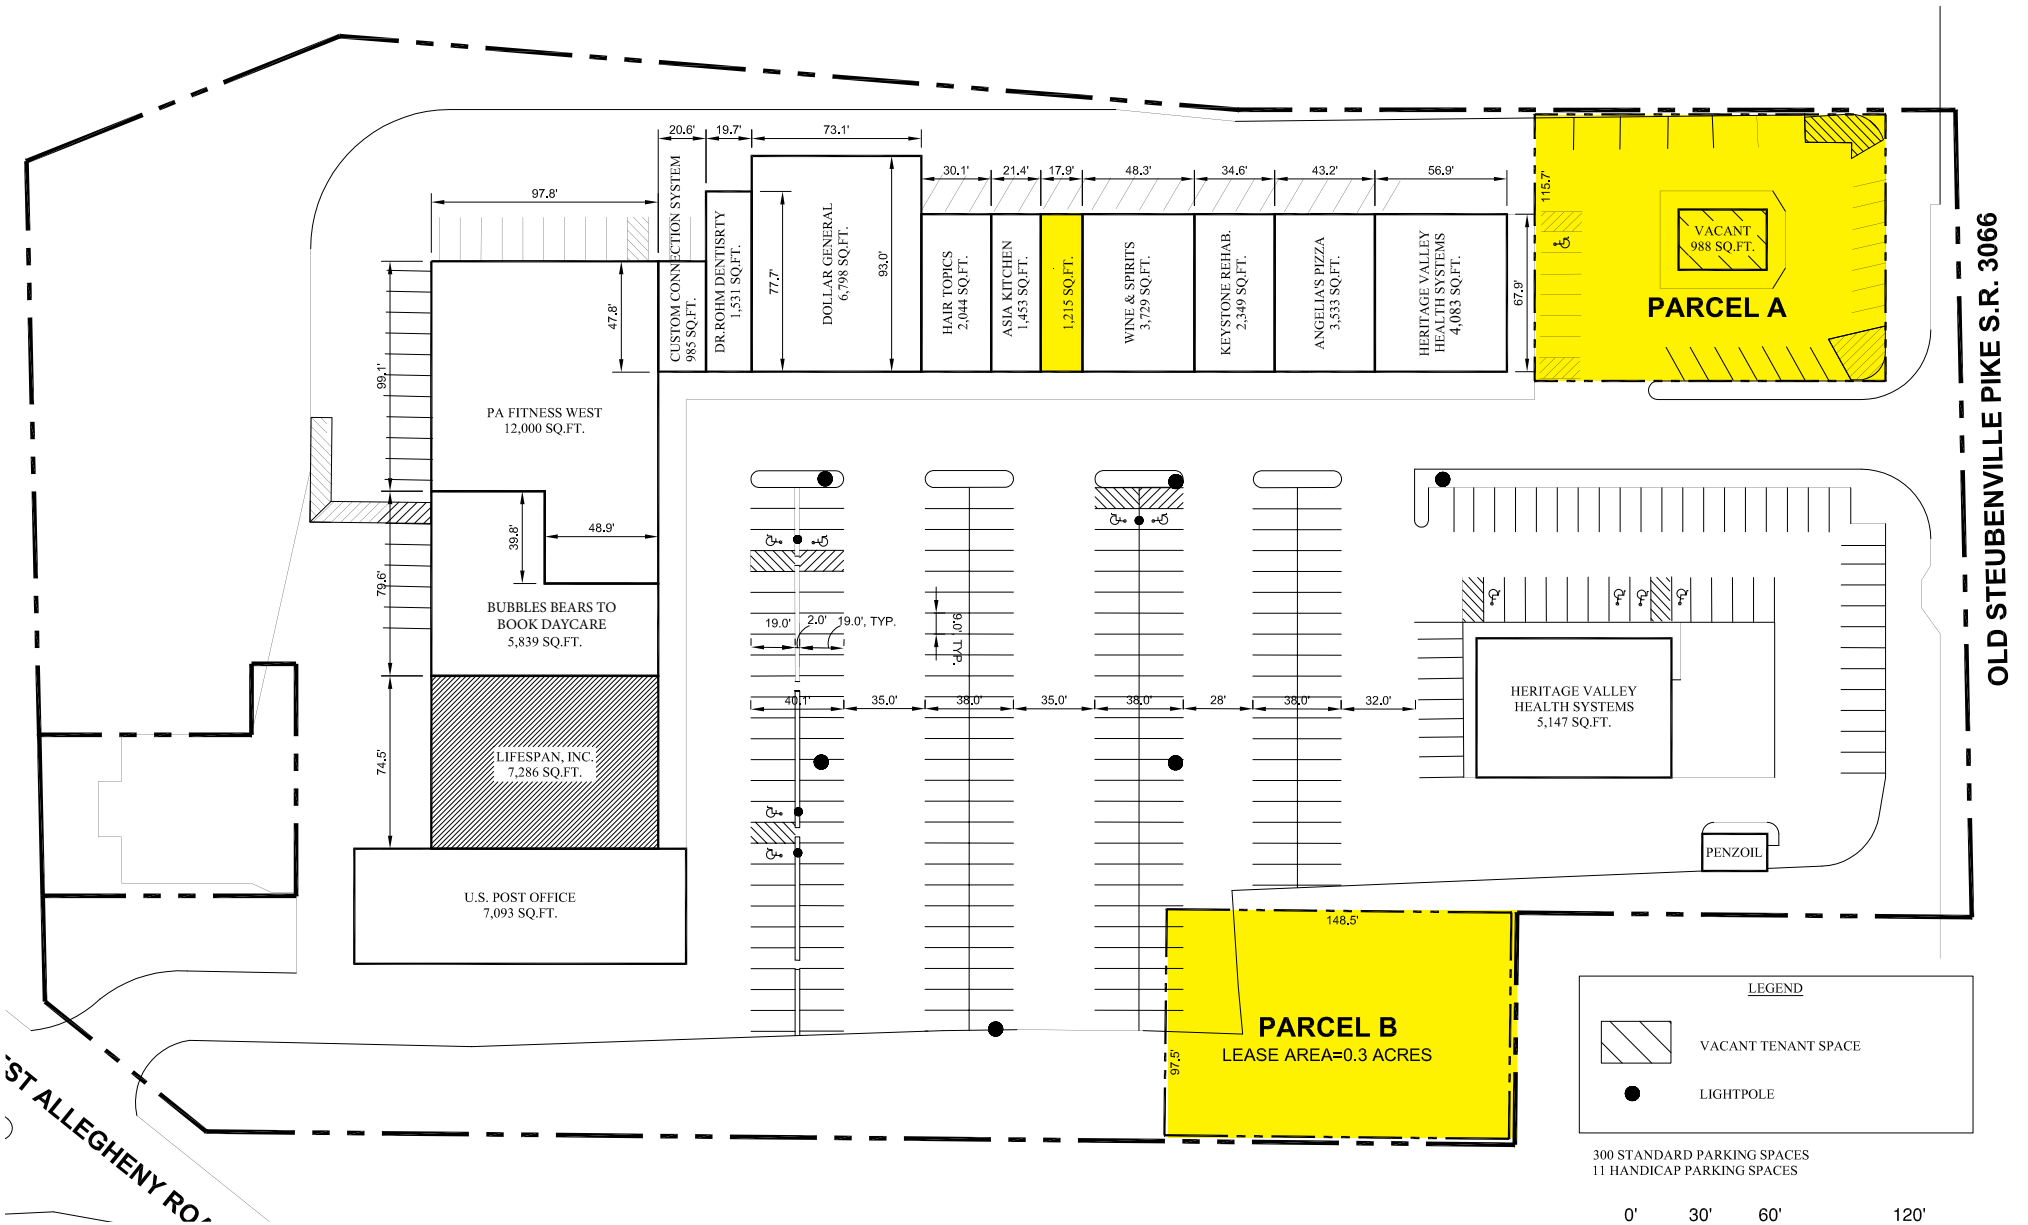

OLD STEUBENVILLE PIKE S.R. 3066

ST ALLEGHENY RO

for more information
ADAM JOYCE ajoyce@HannaLWE.com