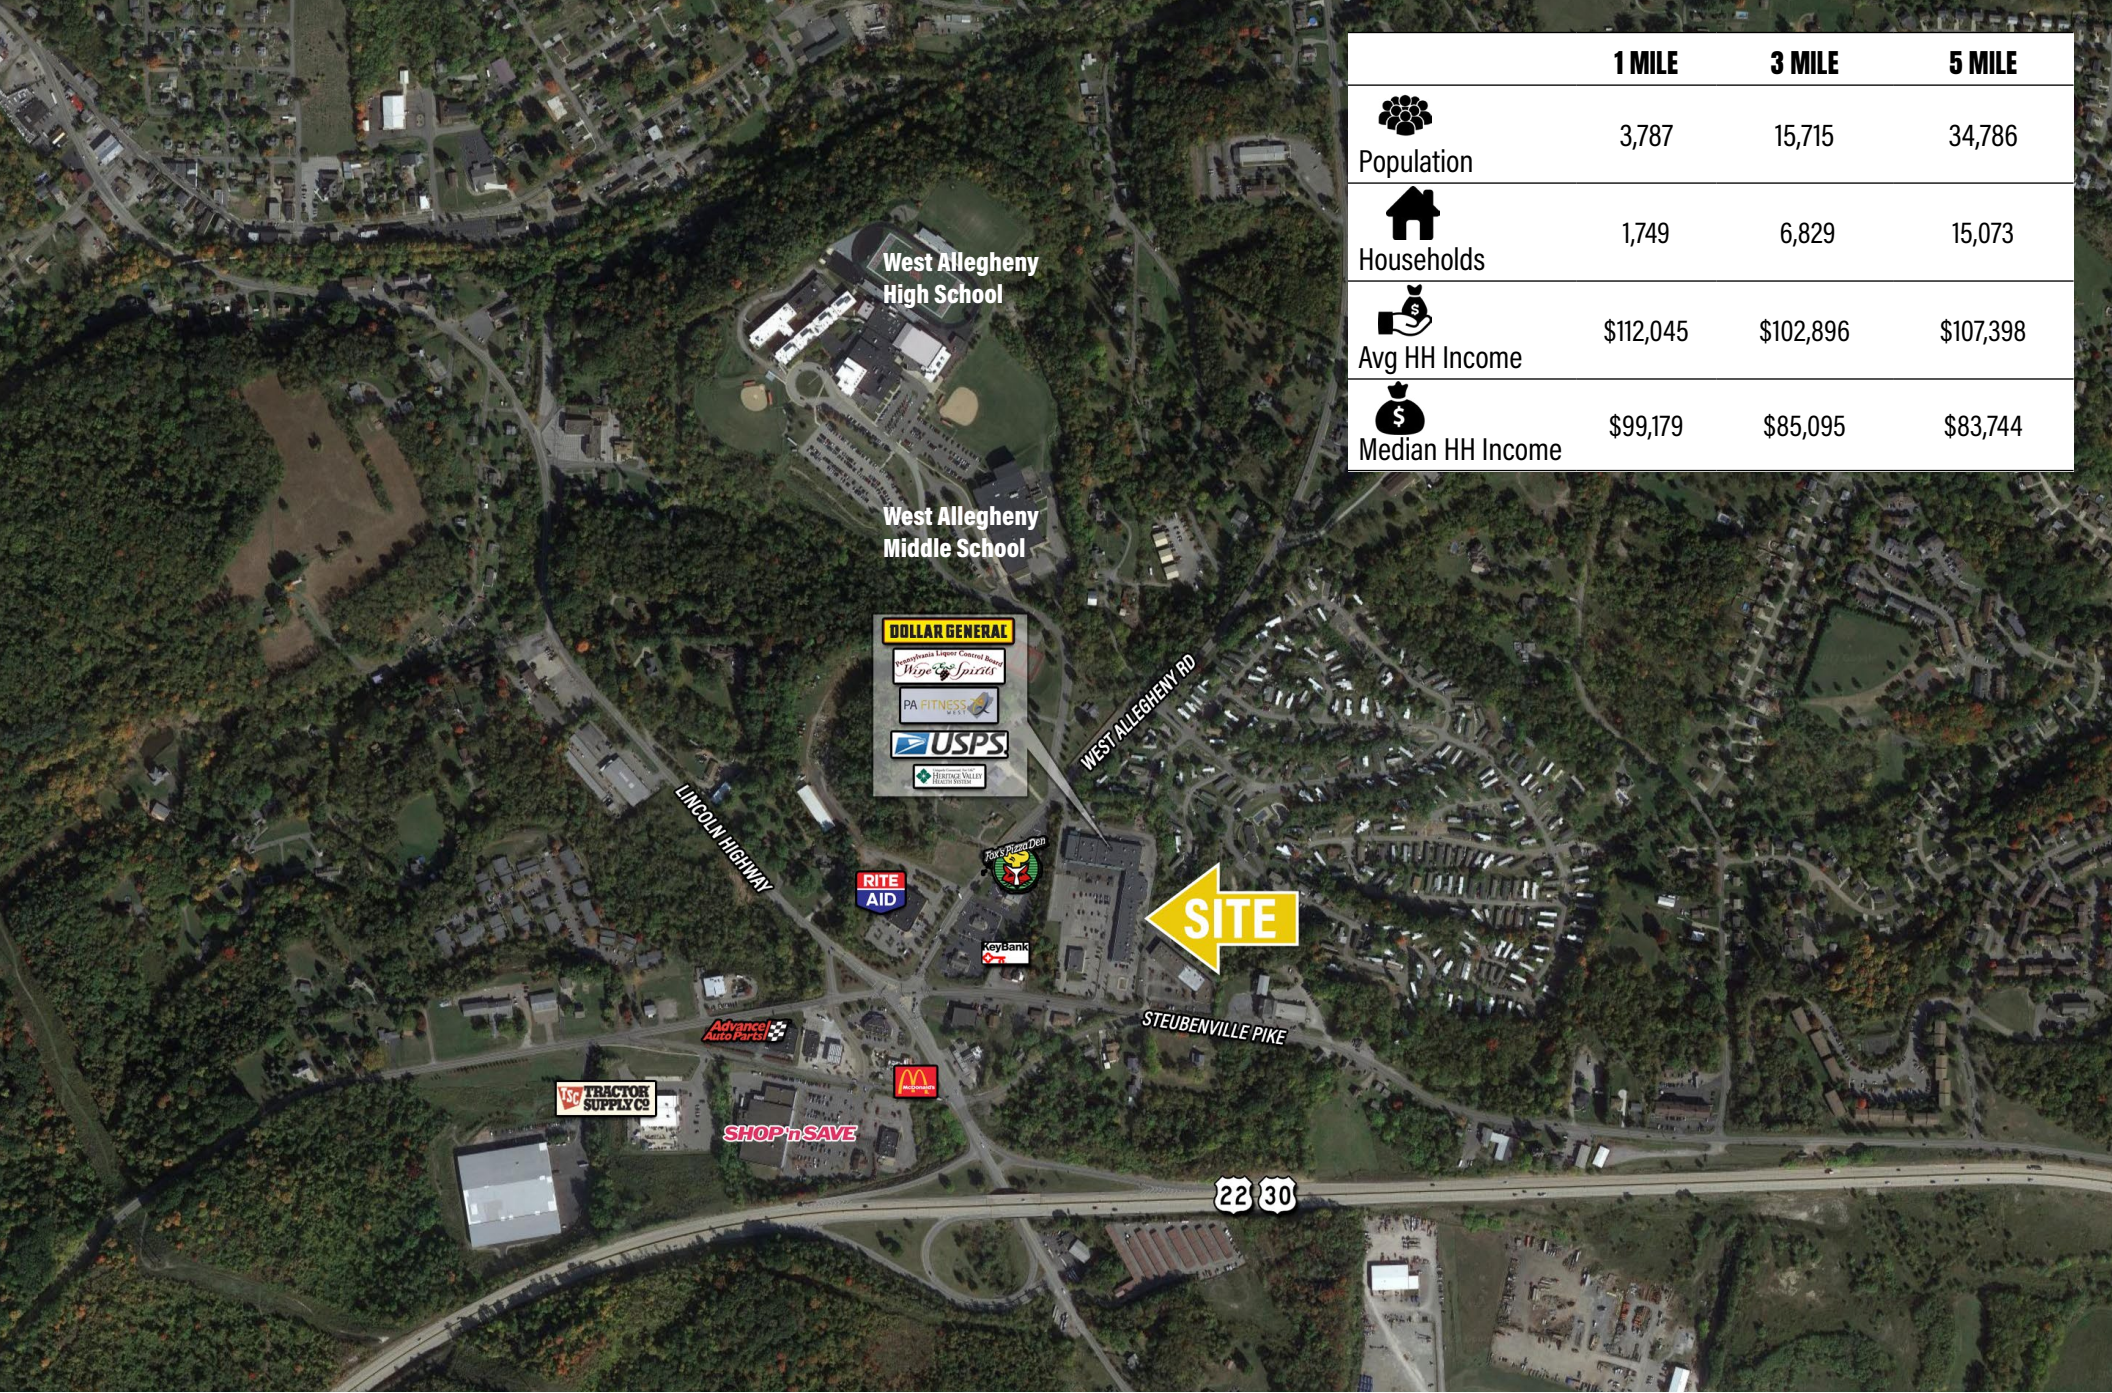

1 MILE	3 MILE	5 MILE
Population	3,787	15,715	34,786
Households	1,749	6,829	15,073
Avg HH Income	$112,045	$102,896	$107,398
Median HH Income	$99,179	$85,095	$83,744

for more information

ADAM JOYCE ajoyce@HannaLWE.com

All information furnished regarding property for sale, rental or financing is from sources deemed reliable. No representation is made as to the accuracy thereof, and it is submitted subject to errors, omissions, change of price, rental, or other conditions, prior sale lease, financing or withdrawal without notice. Hanna Langholz Wilson Ellis will make no representation, and assume no obligation, regarding the presence or absence of toxic or hazardous waste or substances or other undesirable material on or about the property.