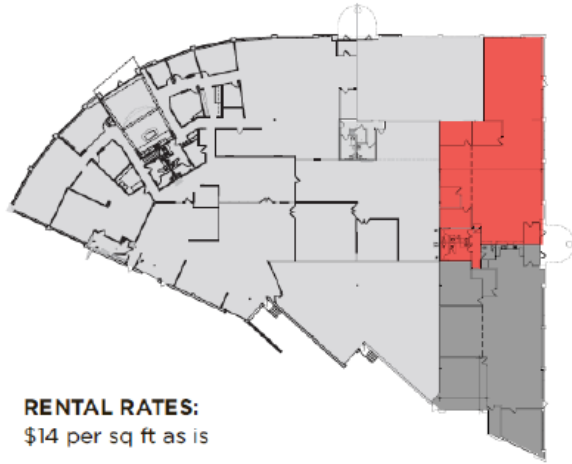

SUITE 6807
2,403 sq ft

RENTAL RATES:
\$14 per sq ft as is

AVAILABLE

Suite 6807
2,403 SF

www.copperwoodmn.com

684 Excelsior Blvd. – Suite 210 – Excelsior, MN 55331

Justin Stueve

o. 952.392.1310 | c. 612.360.8104

justin@copperwoodmn.com

A Division of Copperwood Investments, LLC

FOR LEASE

6801-6811 Flying Cloud Drive, Eden Prairie, MN 55344

■ SUITE 6803
4,237 sq ft

AVAILABLE

Suite 6803
4,237 SF

FOR LEASE