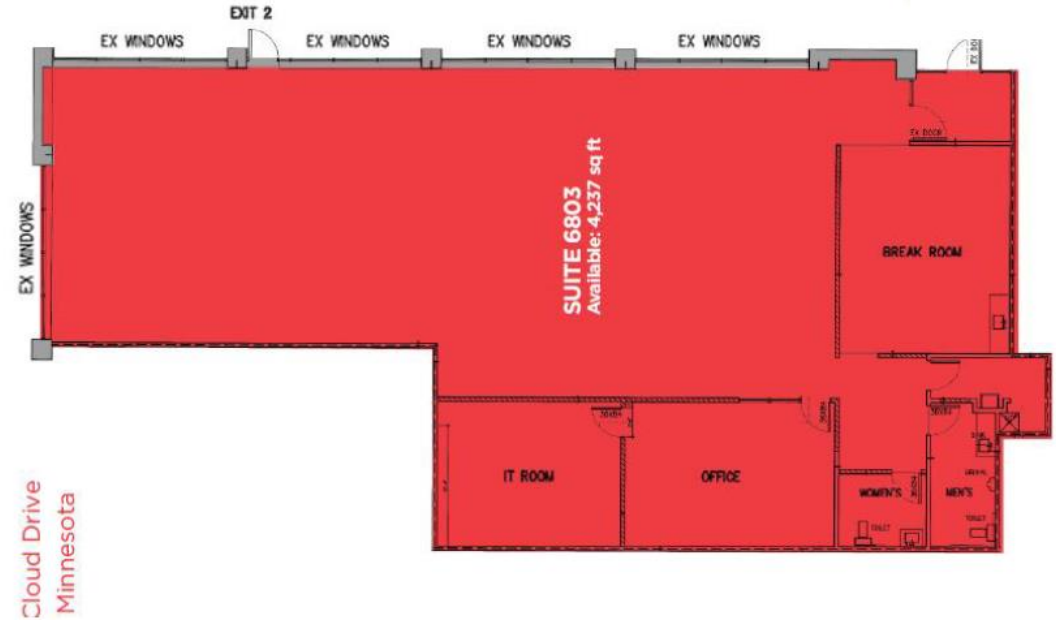

SPECS

- 34,000 Sf Office/Showroom Building
- Suite 6807 – 2,403 SF Available
- Suite 6803 - 4,237 SF Available
- Endcap and Inline Space
- Generous Glass Line
- Strong Local Ownership
- 60+ Parking Spots Available
- Access to Hwy 212, Hwy 62, 494, 169
- Visibility and Signage to Hwy 212
- On the future Light Rail – 5 Minute walk from Golden Triangle Station
- **Lease Rate:** \$14.00 PSF Net
- **Operating Expense:** \$4.97 PSF

SUITE 6807
2,403 sq ft

RENTAL RATES:
\$14 per sq ft as is

AVAILABLE

Suite 6807
2,403 SF

www.copperwoodmn.com

684 Excelsior Blvd. – Suite 210 – Excelsior, MN 55331

Justin Stueve

o. 952.392.1310 | c. 612.360.8104

justin@copperwoodmn.com

A Division of Copperwood Investments, LLC

FOR LEASE

6801-6811 Flying Cloud Drive, Eden Prairie, MN 55344

■ SUITE 6803
4,237 sq ft

AVAILABLE

Suite 6803
4,237 SF

FOR LEASE