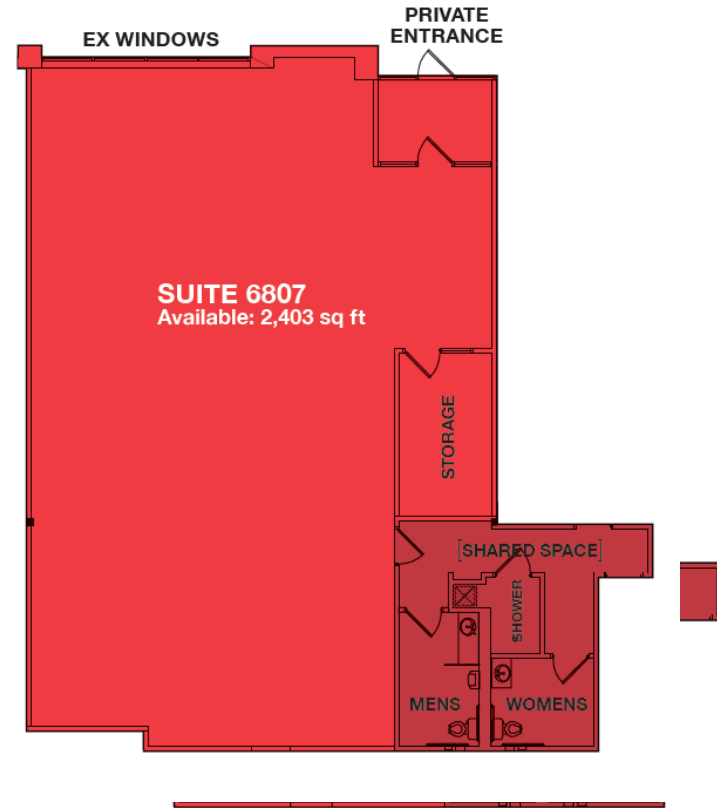

SPECS

- 34,000 Sf Office/Showroom Building
- Suite 6807 – 2,403 SF Available
- Suite 6803 - 4,237 SF Available
- Endcap and Inline Space
- Generous Glass Line
- Strong Local Ownership
- 60+ Parking Spots Available
- Access to Hwy 212, Hwy 62, 494, 169
- Visibility and Signage to Hwy 212
- On the future Light Rail – 5 Minute walk from Golden Triangle Station
- **Lease Rate:** \$14.00 PSF Net
- **Operating Expense:** \$4.97 PSF

SUITE 6807
2,403 sq ft

RENTAL RATES:
\$14 per sq ft as is

AVAILABLE

Suite 6807
2,403 SF

www.copperwoodmn.com

684 Excelsior Blvd. – Suite 210 – Excelsior, MN 55331

Justin Stueve

o. 952.392.1310 | c. 612.360.8104