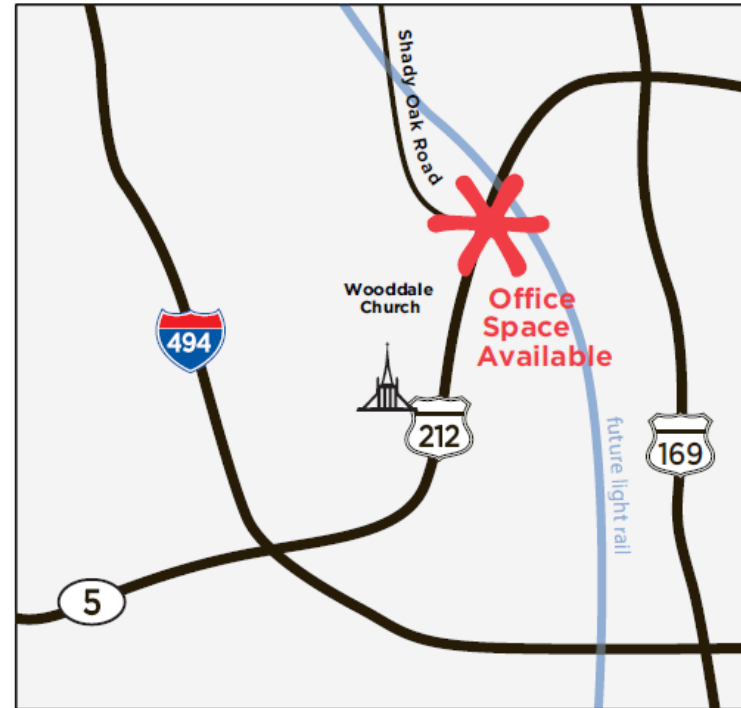

FOR LEASE

6801-6811 Flying Cloud Drive, Eden Prairie, MN 55344

OVERVIEW

The Whiteboard building offers open concept office space available in a first-class location with incredible access to Highways and the future Light Rail. The available space is an endcap unit with private entrance, a great glass line and excellent parking. With responsive local ownership, onsite management and visibility/signage to Hwy 212 in the Golden Triangle, this is a can't miss opportunity.

SPECS

- 34,000 Sf Office/Showroom Building
- Suite 6807 – 2,403 SF Available
- Suite 6803 - 4,237 SF Available
- Endcap and Inline Space
- Generous Glass Line
- Strong Local Ownership
- 60+ Parking Spots Available
- Access to Hwy 212, Hwy 62, 494, 169
- Visibility and Signage to Hwy 212
- On the future Light Rail – 5 Minute walk from Golden Triangle Station
- **Lease Rate:** \$14.00 PSF Net
- **Operating Expense:** \$4.97 PSF