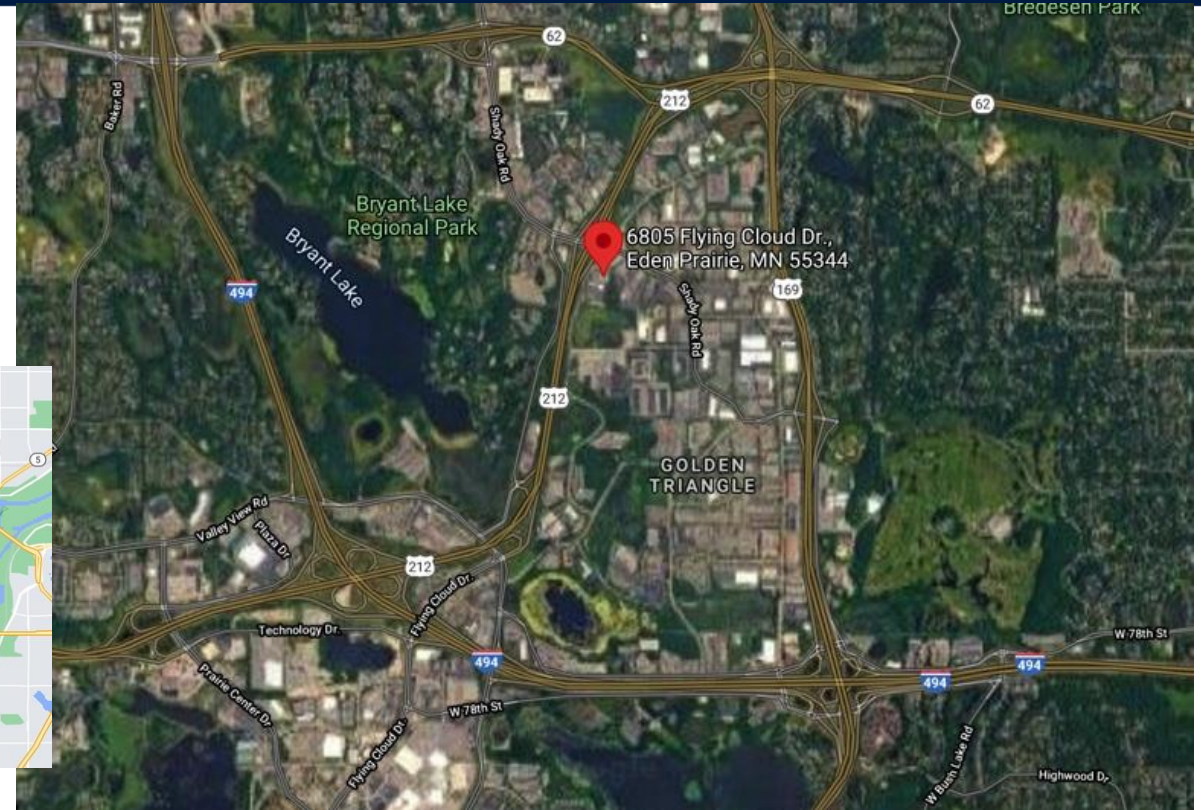

FOR LEASE

6801-6811 Flying Cloud Drive, Eden Prairie, MN 55344

6805 Flying Cloud Drive

For more information on [Eden Prairie](#)