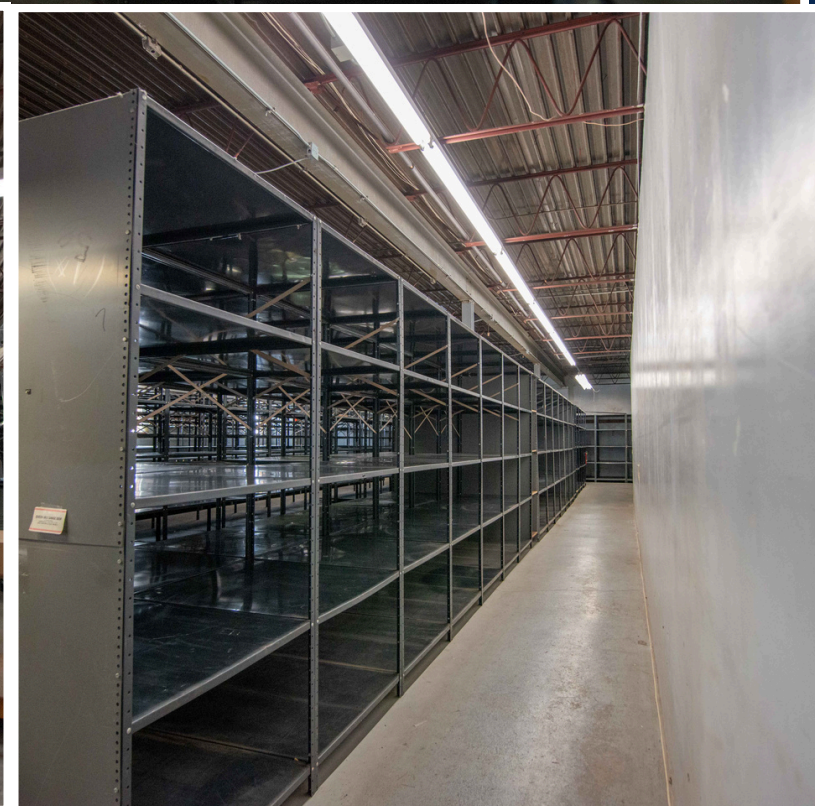

135 ROME ST, FARMINGDALE NY 11735 BUILDING FOR LEASE

CONTACT US 347-987-8263