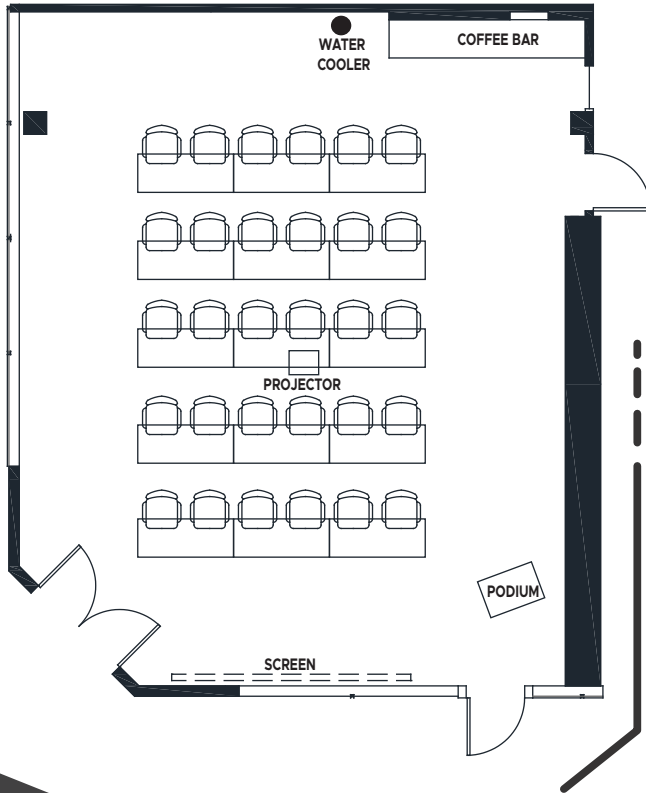

LOCATION

The Atrium Lounge
6811 S. 204th St.
Kent, WA 98032

HOURS

Atrium Tenants
Monday-Friday 7AM - 6PM

Outside Reservations
Monday-Friday 6PM - 10PM

INCLUDES

- PRE-SET CLASSROOM LAYOUT FOR 30 PEOPLE
- BUILT-IN AREA FOR YOUR REFRESHMENTS

CONFERENCE ROOM

Room rental includes overhead projector, retractable screen, built in speakers, podium, & wifi.

CURRENT ATRIUM TENANTS

7:00AM - 6:00PM (MON-FRI)

PRICING

FREE* USE EACH MONTH
BASED ON A PRO-RATA SHARE
OF SPACE LEASED