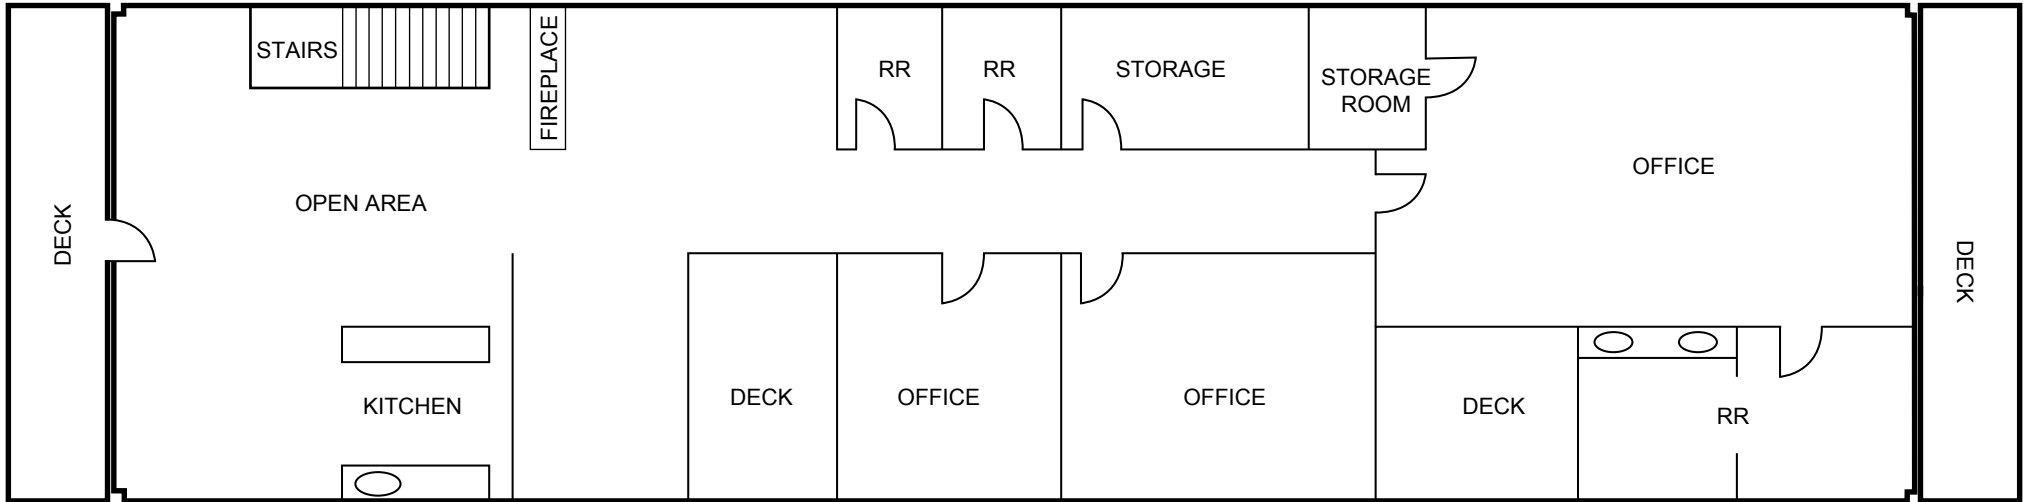

FEATURES

- Open Area for collaborating
- 3 private restrooms
- 3 offices + 2 storage rooms
- Conference Room Area
- High-End Kitchen equipment with Counter
- Within walking distance from Caltrain
- Adjacent to Public Parking
- Perfect for start-ups

3,000 SF OFFICE SPACE FOR LEASE (2ND FLOOR)

FLOOR PLAN - OFFICE SPACE

The information contained herein has been provided by sources believed reliable. We do not doubt its accuracy or completeness but we have not verified it and make no guarantee, warranty or representation about it. The information should be verified and evaluated by professionals prior to entering into any contractual relationship relating to this information.