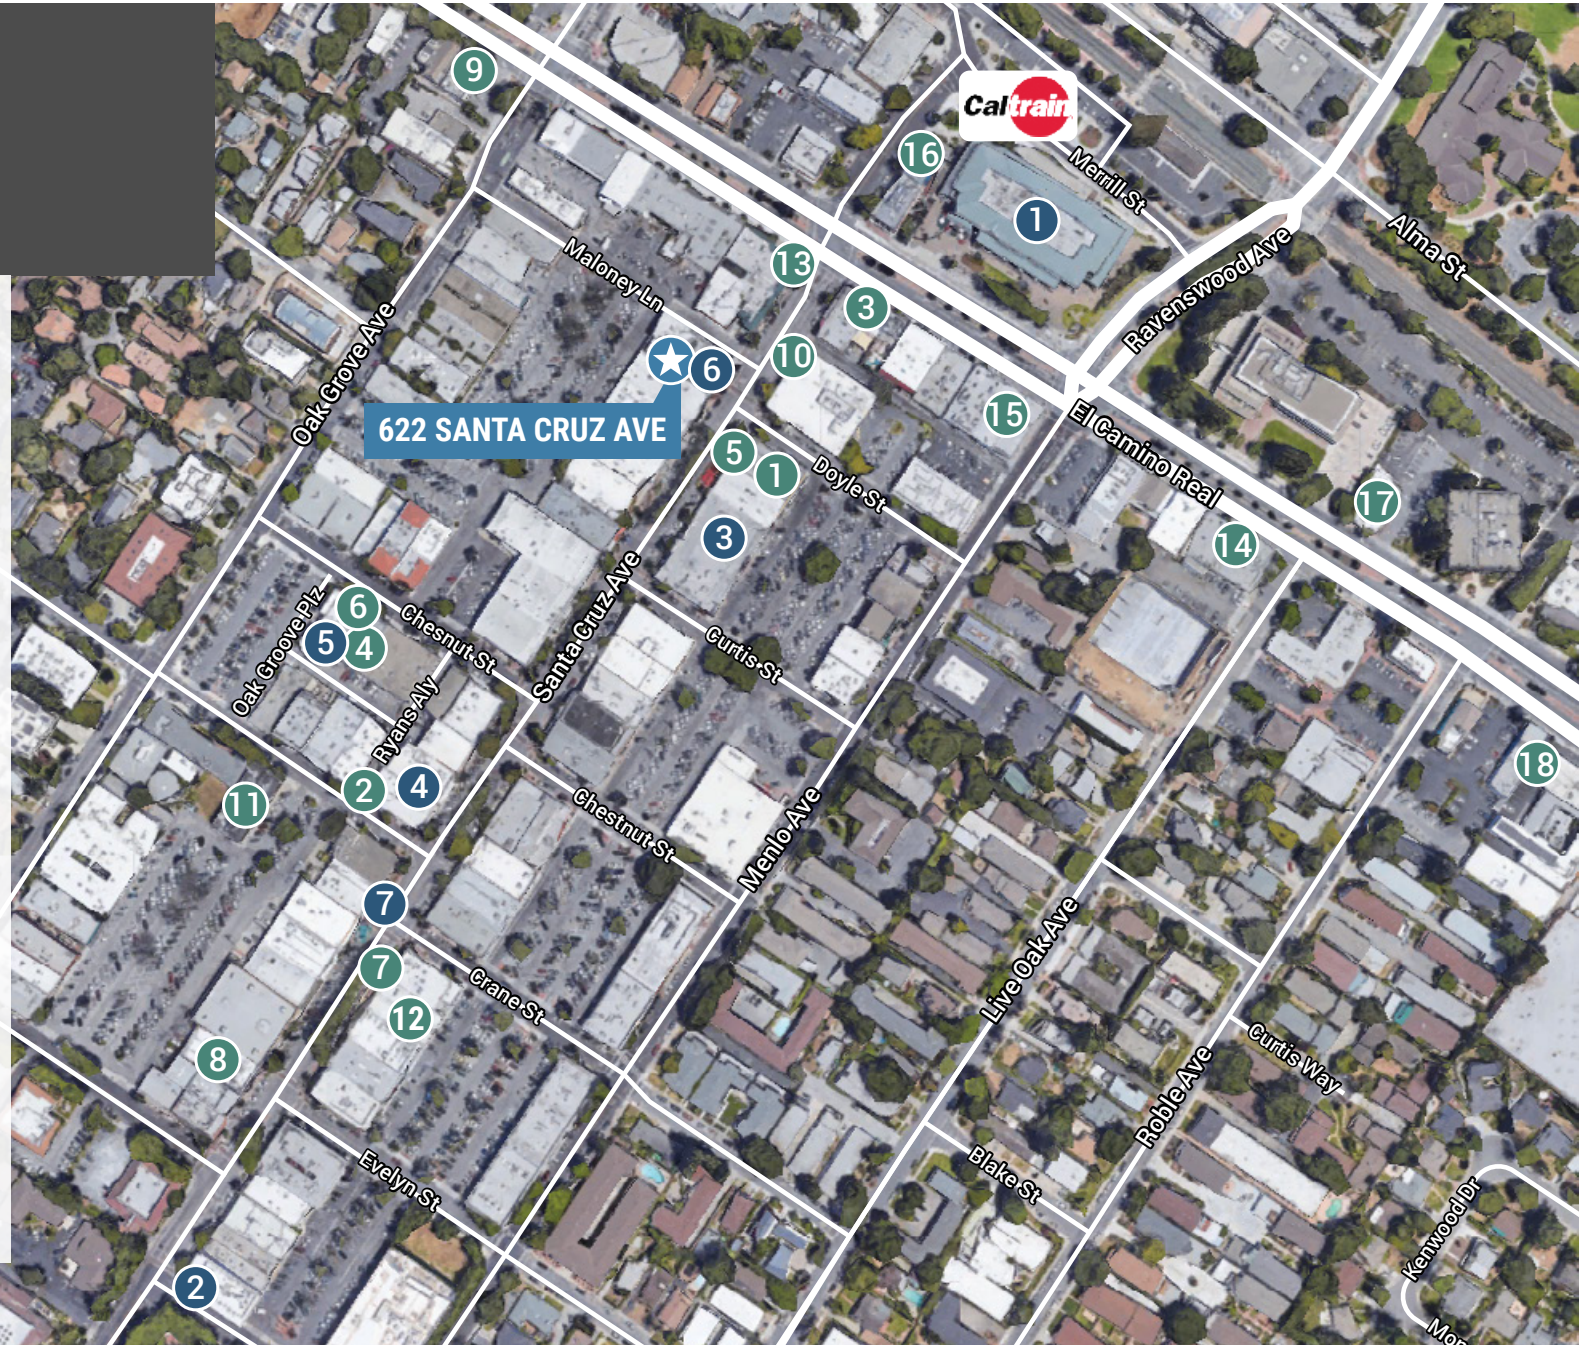

3,000 SF OFFICE SPACE FOR LEASE (2ND FLOOR)

NEIGHBORHOOD AMENITIES

DOWNTOWN MENLO PARK

RESTAURANTS

- 1 Left Bank
- 2 Ristorante Carpaccio
- 3 Trellis Restaurant
- 4 Shio! Singapore Kitchen
- 5 Bistro Vida
- 6 Gerry's Cakes
- 7 Subway
- 8 Amici's East Coast Pizzeria
- 9 Round Table Pizza
- 10 Cold Stone Creamery
- 11 The Refuge
- 12 Galata Bistro Mediterranean Grill
- 13 Stacks
- 14 Octopus Japanese Restaurant
- 15 Black Pepper Restaurant
- 16 British Bankers Club
- 17 Jeffrey's Hamburgers
- 18 Cook's Seafood

COFFEE

- 1 Café Borrone
- 2 Peet's Coffee
- 3 Starbucks
- 4 Bagel Street Café
- 5 Coffeebar Menlo Park
- 6 Menlo Cafe
- 7 Mademoiselle Colette

The information contained herein has been provided by sources believed reliable. We do not doubt its accuracy or completeness but we have not verified it and make no guarantee, warranty or representation about it. The information should be verified and evaluated by professionals prior to entering into any contractual relationship relating to this information.