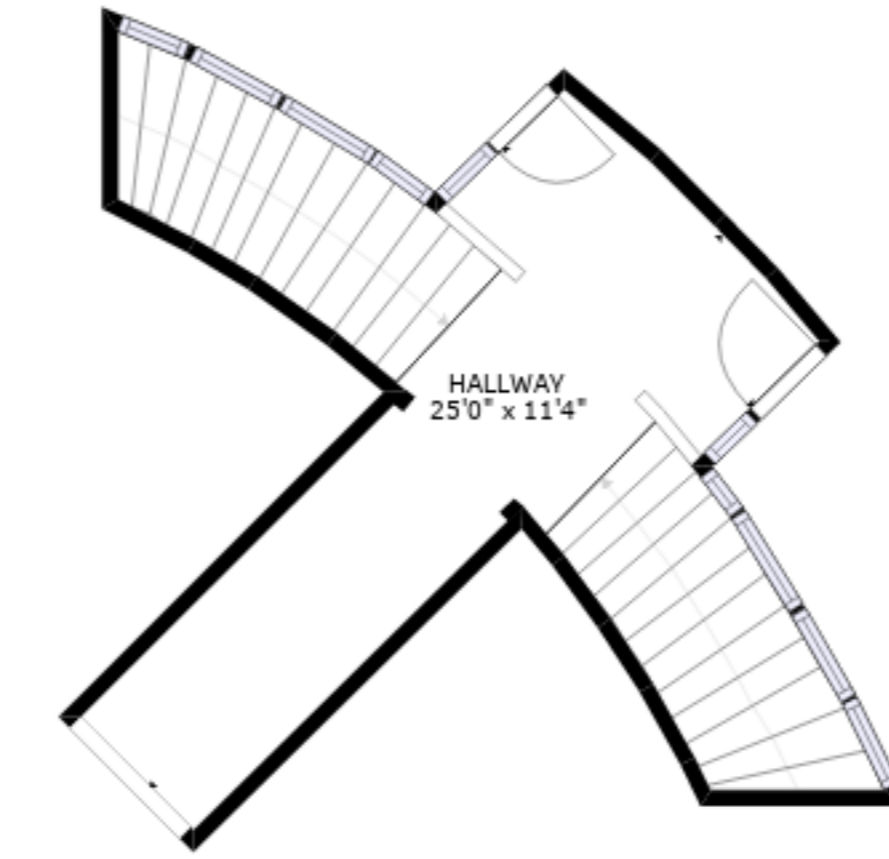

FLOOR 2

GROSS INTERNAL AREA
 FLOOR 1: 7133 sq. ft, FLOOR 2: 422 sq. ft
 TOTAL: 7555 sq. ft

SIZES AND DIMENSIONS ARE APPROXIMATE, ACTUAL MAY VARY.