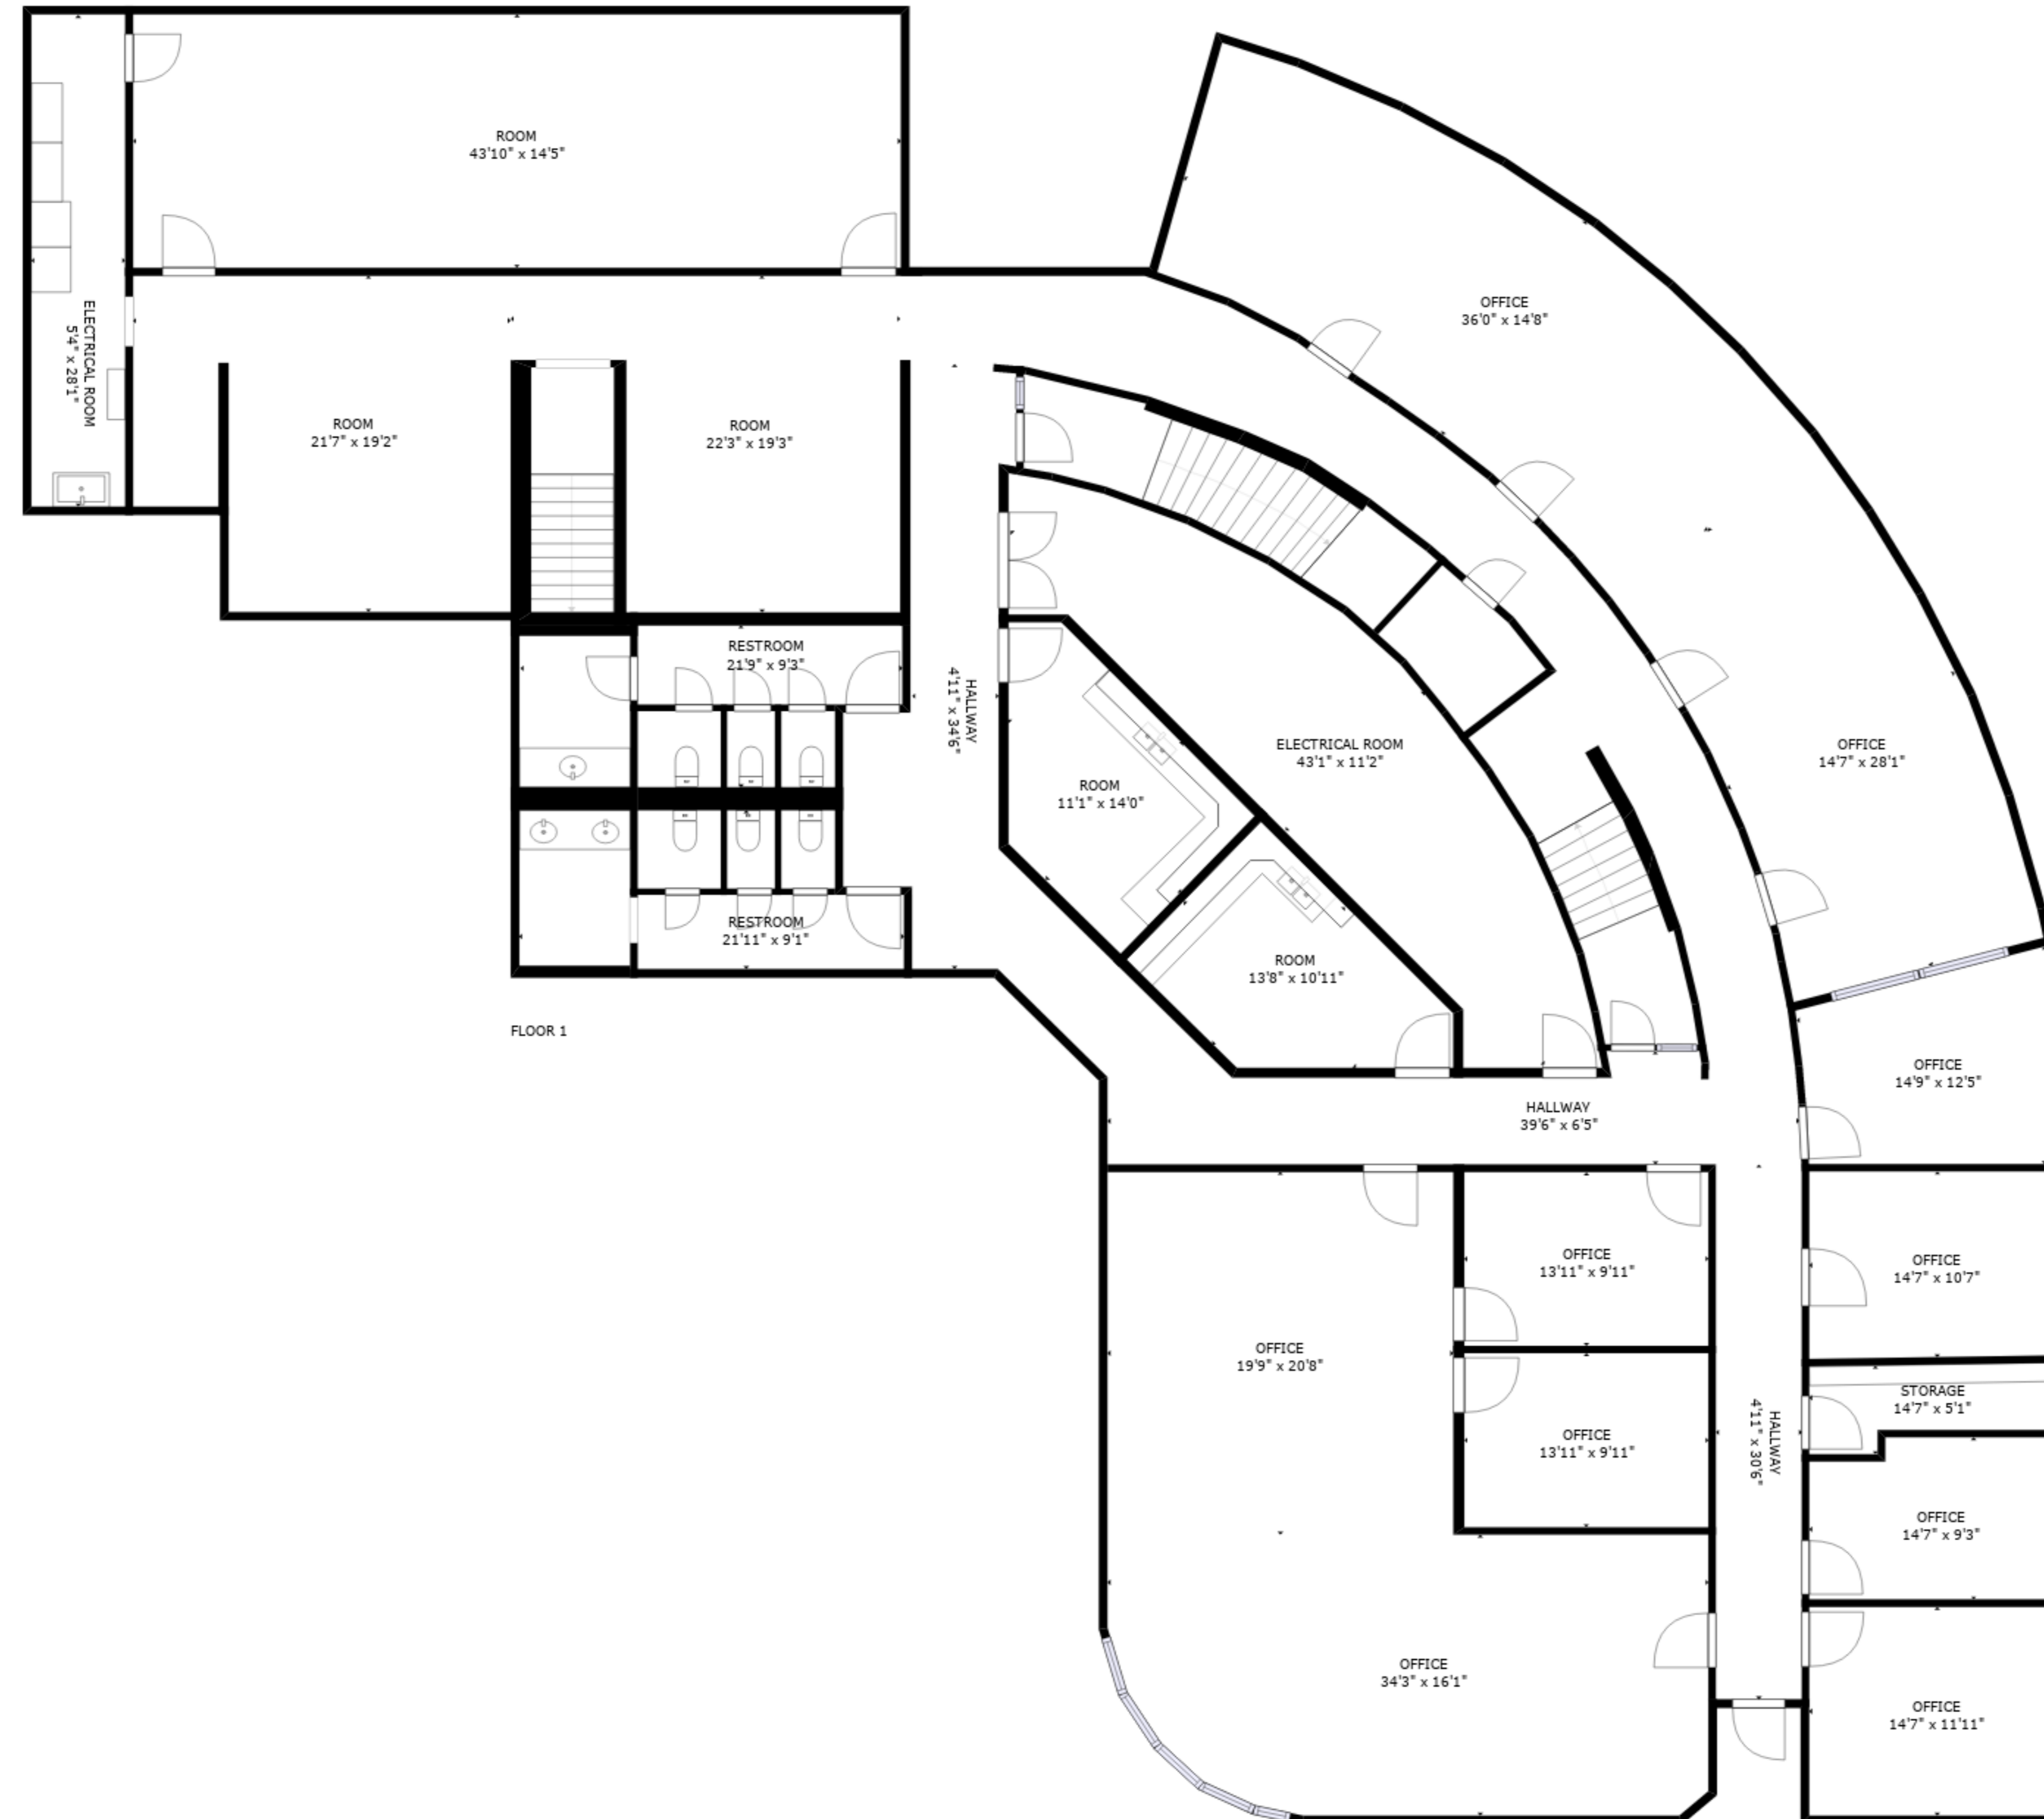

FLOOR 2

GROSS INTERNAL AREA
 FLOOR 1: 7133 sq. ft, FLOOR 2: 422 sq. ft
 TOTAL: 7555 sq. ft

SIZES AND DIMENSIONS ARE APPROXIMATE, ACTUAL MAY VARY.