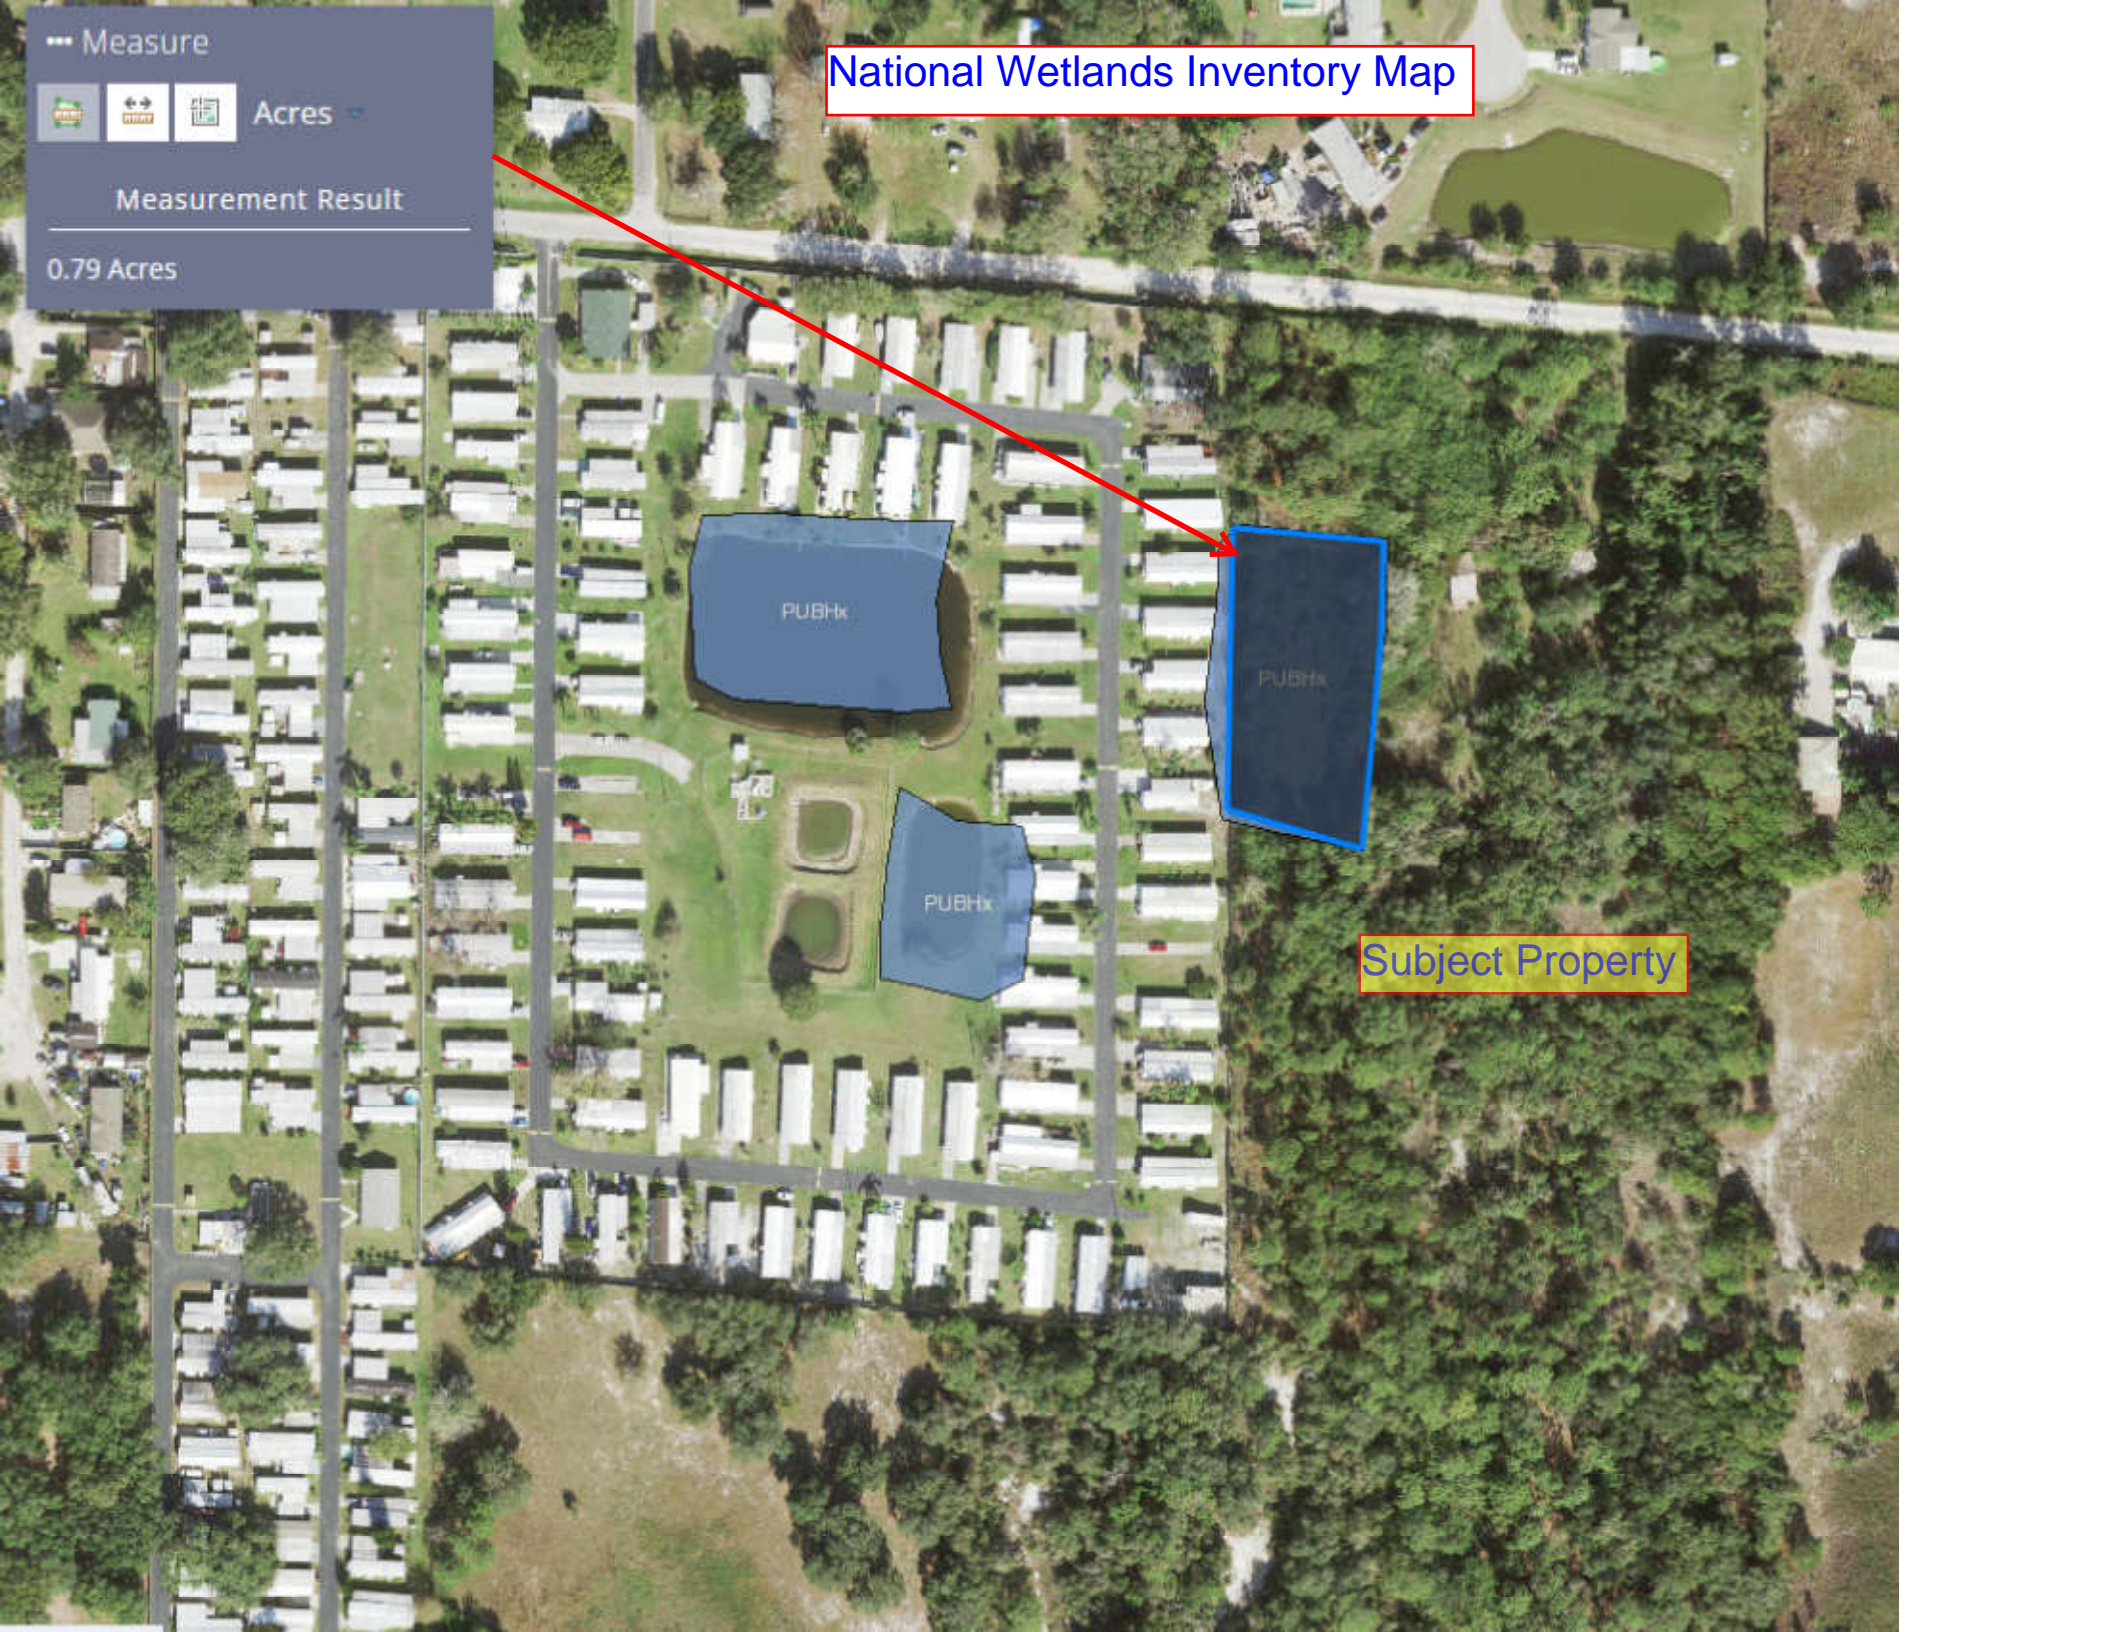

Measure

Acres

Measurement Result

0.79 Acres

National Wetlands Inventory Map

PUBHk

PUBHx

PUBHx