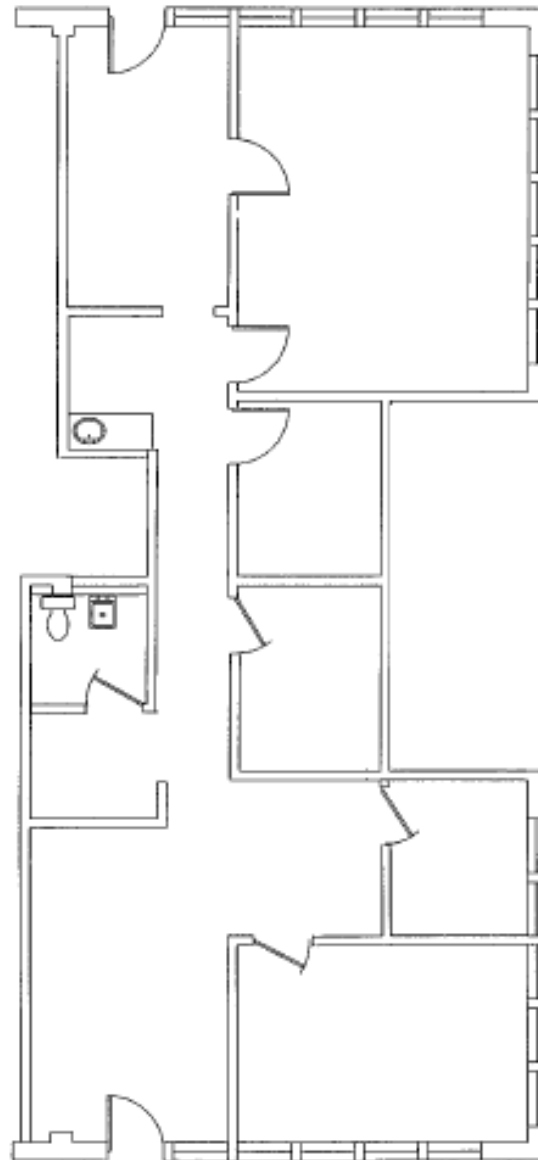

For Lease

McCain Park Offices

\$15.00/SF, FSG

3805-3901 McCain Park Drive,
North Little Rock, AR

Call - (501) 907-9070

Between 557-5,830 SF available. Quiet office park near McCain Mall. Full-service gross lease includes 5-day per week janitorial service, utilities and maintenance.

Call Will Collins at 501-907-9070 for more information.

3805 McCain Park Drive, Suite 101

1,340 SF

3805 McCain Park Drive, Suite 103

1,500 SF

3805 McCain Park Drive, Suite 120

3,000 SF

3807 McCain Park Drive, Suite 106

825 SF

3807 McCain Park Drive, Suite 101-116

5,830 SF

3807 McCain Park Drive, Suite 118

750 SF

3901 McCain Park Drive, Suite 106

557 SF

3901 McCain Park Drive, Suite 104

557 SF