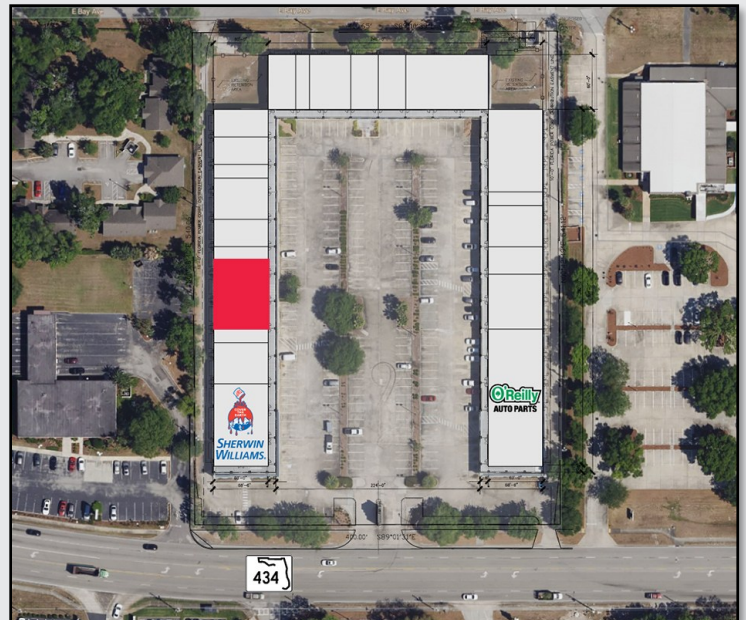

Shoppes at Village Square

851 E SR 434, Longwood, FL 32750

Palkiper
Commercial Real Estate Services
Licensed Real Estate Broker

SUITE 208

CONTACT FOR MORE INFORMATION

Marie Shorey, CCIM

(407) 383-8142

marie@palkiper.com