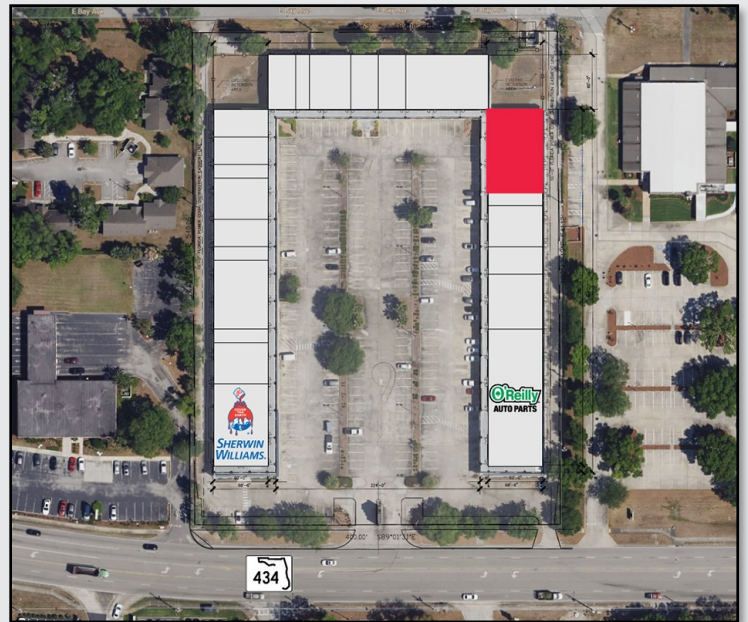

CONTACT FOR MORE INFORMATION

Marie Shorey, CCIM

(407) 383-8142

marie@palkiper.com

Palkiper has made every effort to obtain the information regarding this property from sources deemed reliable. However, we cannot warrant the complete accuracy thereof subject to errors, omissions, change of price, rental, or other conditions, prior sale, lease or financing or withdrawal without notice.
Licensed Real Estate Broker.

03/04/25 14:44