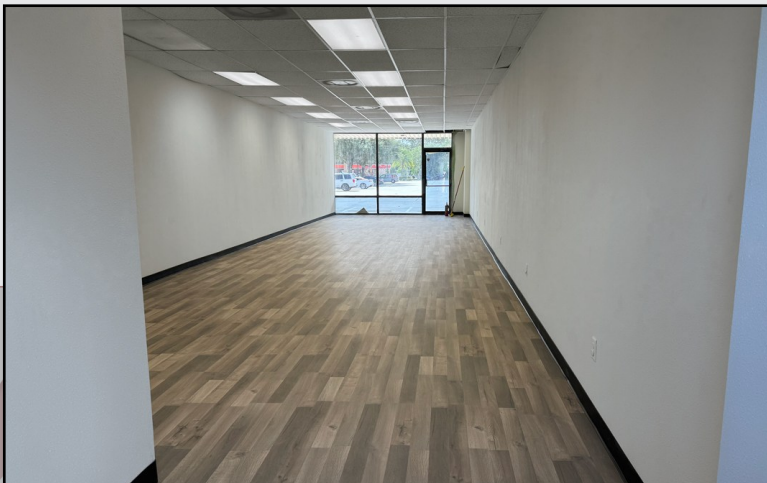

Shoppes at Village Square

851 E SR 434, Longwood, FL 32750

CONTACT FOR MORE INFORMATION

Marie Shorey, CCIM

(407) 383-8142

marie@palkiper.com