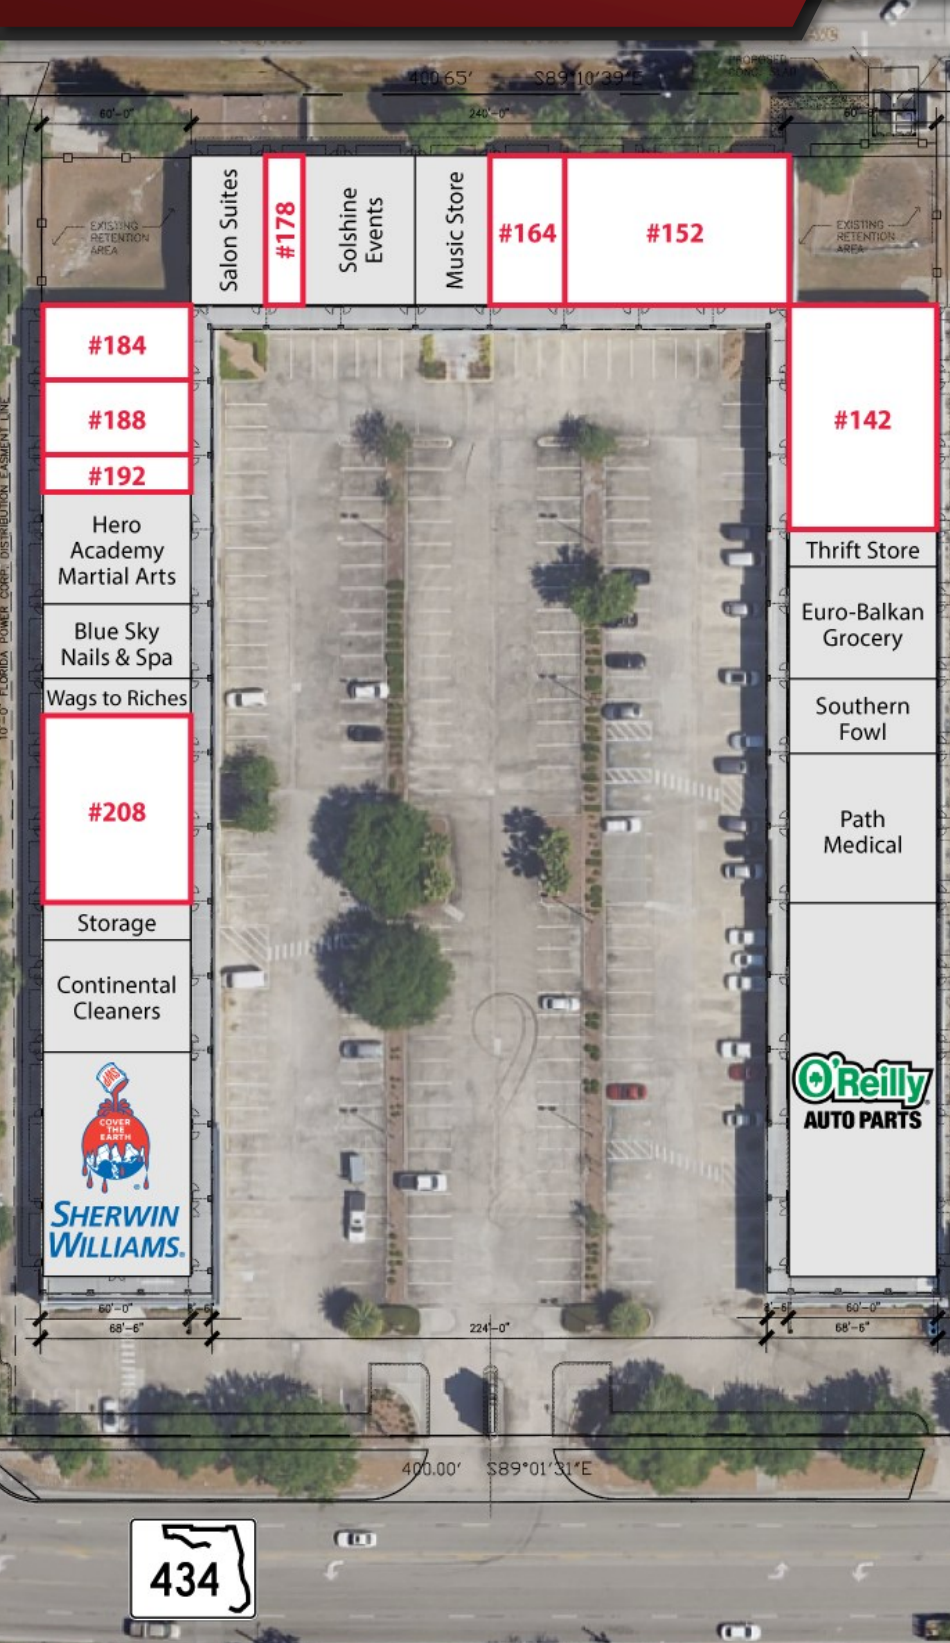

## LOCATION DETAILS

Located on East State Road 434 with a traffic count of over 23,000 CPD. Adjacent to Truist Bank and First Baptist Church of Longwood, and directly across from AutoZone Auto Parts. The center is conveniently situated, being less than 4 miles from I-4 and in close proximity to major thoroughfares such as US 17-92 and Ronald Reagan Blvd, offering easy access from all over Central Florida.

## PROPERTY HIGHLIGHTS

- **±61,200 SF** Retail Plaza
- Major tenants include national and local businesses like O'Reilly Auto Parts, Sherwin-Williams, and Hero Academy Martial Arts
- **246 Shared parking spaces**
- Monument and storefront signage
- **2nd Gen Retail Spaces - AVAILABLE NOW**
  - 4,500 SF Gym / Fitness Studio
  - 900 - 5,400± SF General Retail Spaces

# Shoppes at Village Square

851 E SR 434, Longwood, FL 32750

STE.	TENANT	SQ.FT.
100	O'Reilly Auto Parts	9,000
126	Path Medical	3,600
128	Southern Fowl Restaurant	1,800
132	Euro - Balkan Grocery	2,700
138	Thrift Store	900
<b>142</b>	<b>Available</b>	<b>5,400</b>
<b>152</b>	<b>Available</b>	<b>5,400</b>
<b>164</b>	<b>Available</b>	<b>1,800</b>
168	Music Store	1,800
176	Solshine Events	2,700
<b>178</b>	<b>Available</b>	<b>900</b>
180	The E Salon and Suites	1,800
<b>184</b>	<b>Available</b>	<b>1,800</b>
<b>188</b>	<b>Available</b>	<b>1,800</b>
<b>192</b>	<b>Available</b>	<b>900</b>
194	Hero Academy Martial Arts	2,700
200	Blue Sky Nails & Spa	1,800
204	Wags to Riches	900
<b>208</b>	<b>Available - 2nd Gen Gym</b>	<b>4,500</b>
216	Storage	900
218	Continental Cleaners	2,700
226	Sherwin-Williams Paint Store	5,400