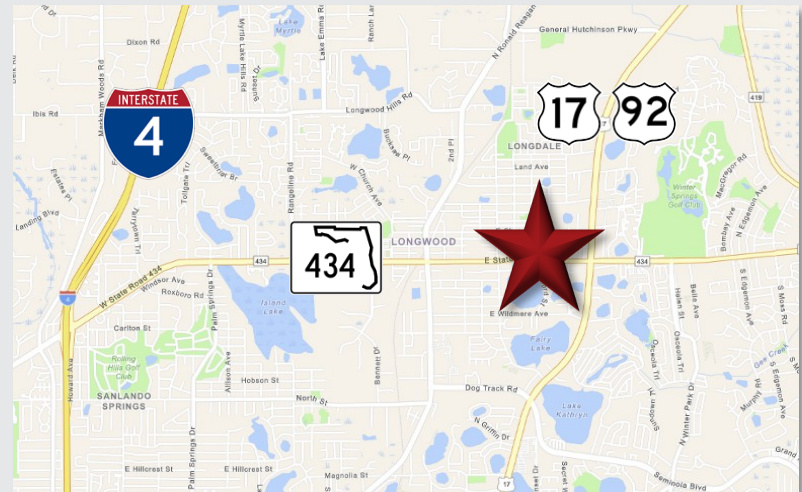

# Shoppes at Village Square

851 E SR 434, Longwood, FL 32750

**Lease Rate: \$17 NNN**

## LOCATION DETAILS

Located on East State Road 434 with a traffic count of over 23,000 CPD. Adjacent to Truist Bank and First Baptist Church of Longwood, and directly across from AutoZone Auto Parts. The center is conveniently situated, being less than 4 miles from I-4 and in close proximity to major thoroughfares such as US 17-92 and Ronald Reagan Blvd, offering easy access from all over Central Florida.

## PROPERTY HIGHLIGHTS

- **±61,200 SF** Retail Plaza
- Major tenants include national and local businesses like O'Reilly Auto Parts, Sherwin-Williams, and Hero Academy Martial Arts
- **246 Shared parking spaces**
- Monument and storefront signage
- **2nd Gen Retail Spaces - AVAILABLE NOW**
  - 4,500 SF Gym / Fitness Studio
  - 900 - 5,400± SF General Retail Spaces