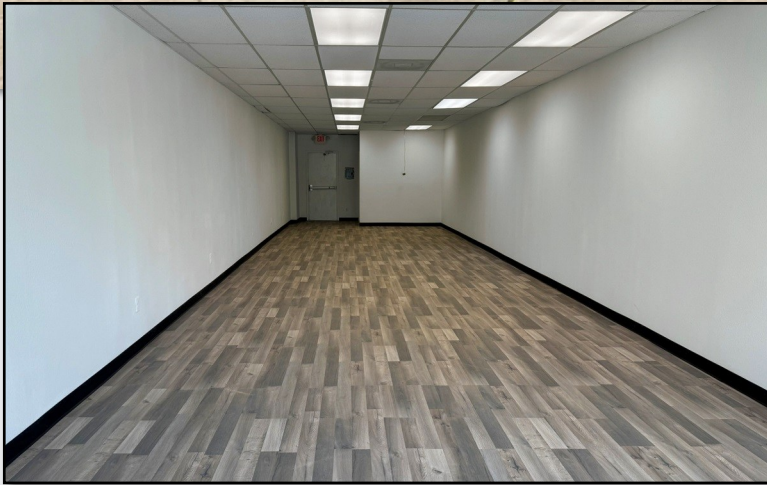

Shoppes at Village Square

851 E SR 434, Longwood, FL 32750

CONTACT FOR MORE INFORMATION

Marie Shorey, CCIM

(407) 383-8142

marie@palkiper.com