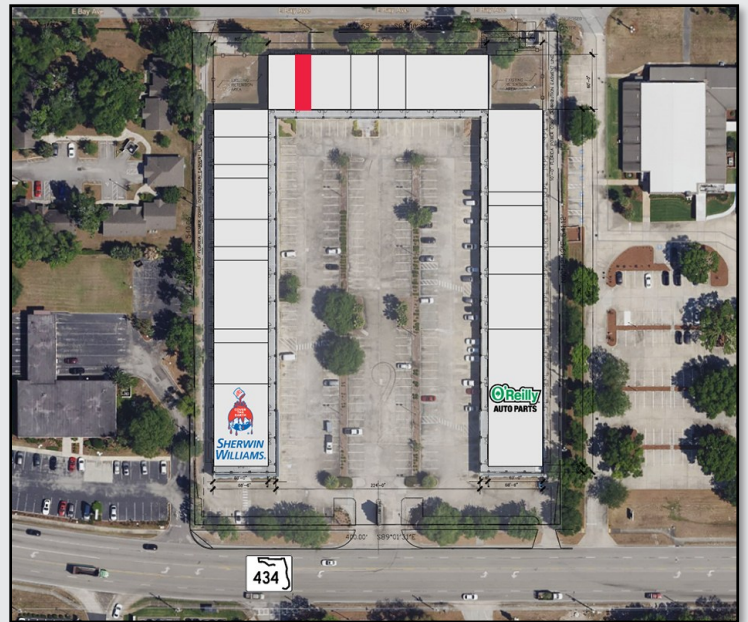

Shoppes at Village Square

851 E SR 434, Longwood, FL 32750

CONTACT FOR MORE INFORMATION

Marie Shorey, CCIM

(407) 383-8142

marie@palkiper.com