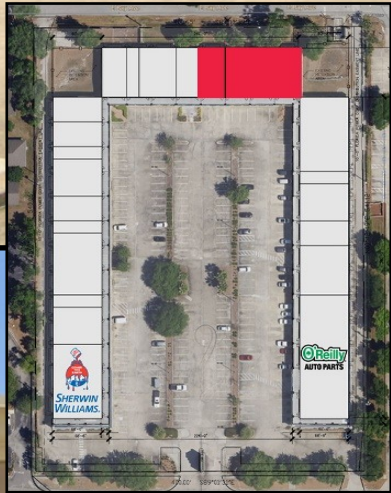

Shoppes at Village Square

851 E SR 434, Longwood, FL 32750

Palkiper
Commercial Real Estate Services
Licensed Real Estate Broker

UNIT 152
5,400 SF

UNIT 164
1,800 SF

CONTACT FOR MORE INFORMATION

Marie Shorey, CCIM

(407) 383-8142

marie@palkiper.com

Palkiper has made every effort to obtain the information regarding this property from sources deemed reliable. However, we cannot warrant the complete accuracy thereof subject to errors, omissions, change of price, rental, or other conditions, prior sale, lease or financing or withdrawal without notice.
Licensed Real Estate Broker.

03/04/25 14:44