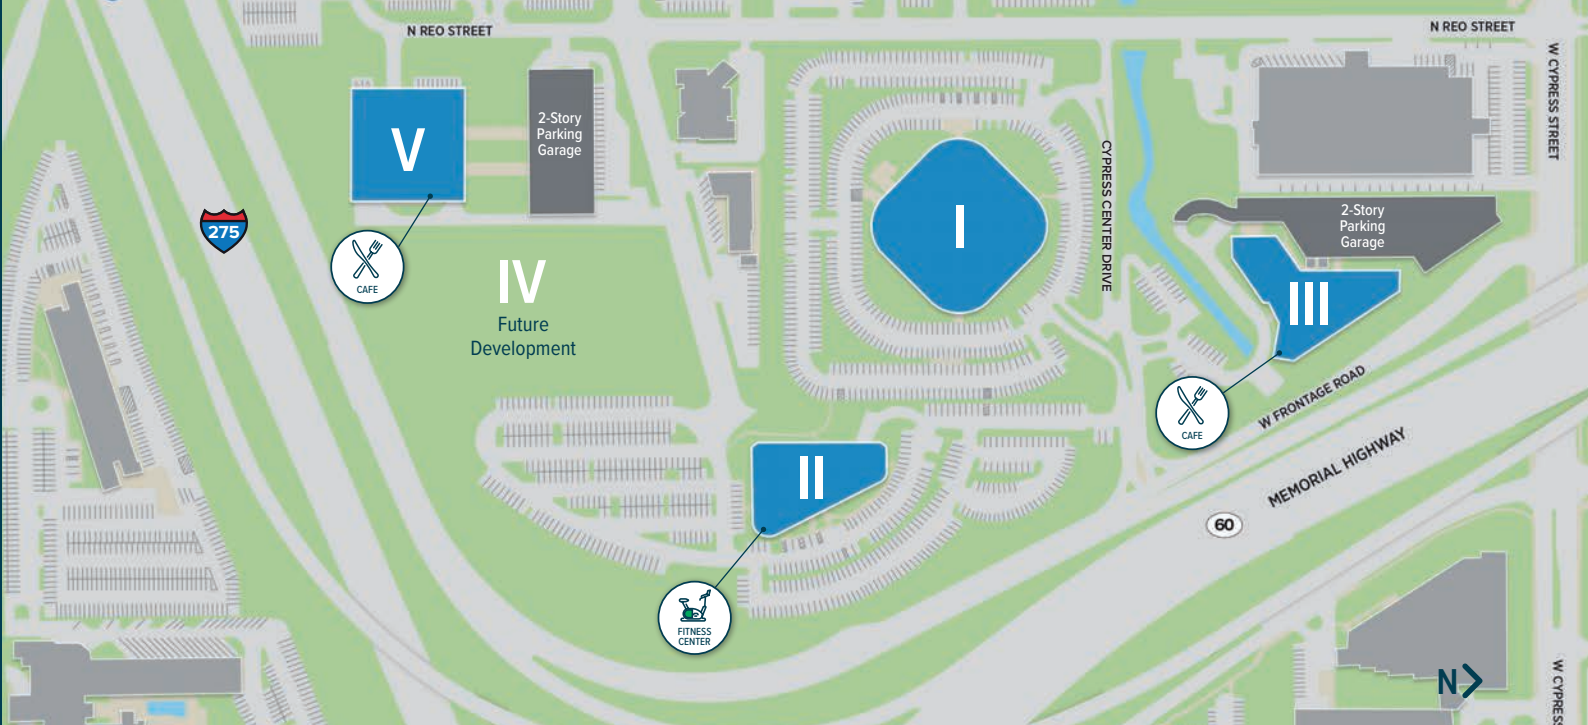

CYPRESS CENTER

OFFICE PARK

A 4-building office campus situated within a serene park setting in Westshore, Tampa's premier suburban business district.

CYPRESS CENTER

FOUR
Buildings

365K
Square Feet

4/1,000 SF
Parking Ratio

PROPERTY FEATURES

- » On-campus cafe and fitness offerings
- » 24-hour security patrol
- » Park-like setting with mature trees and lush landscaping
- » Professional property management team on-site
- » Location offers easy access to I-275 and Veterans Expressway
- » Surrounded by numerous dining, retail and hotel options
- » 5 minutes from Tampa International Airport
- » 10 minutes from downtown Tampa
- » Nearby Cypress Point Park offering waterfront trails and outdoor recreational activities

HOSPITALITY

- | | | |
|----------------------|----------------------|-------------------------|
| Chase Suite Hotel | Hilton Tampa Airport | Marriott Westshore |
| Courtyard Westshore | Holiday Inn | Renaissance Int'l Plaza |
| Double Tree Suites | Holiday Inn Suites | Sailport Suites |
| Doubletree by Hilton | Homewood Suites | Sheraton Suites |
| Embassy Suites | Hyatt Place | Tampa Airport Marriott |
| Grand Hyatt | Hyatt Place | Westin |
| Hampton Inn | InterContinental | |
| Hilton Garden | LaQuinta Inn | |