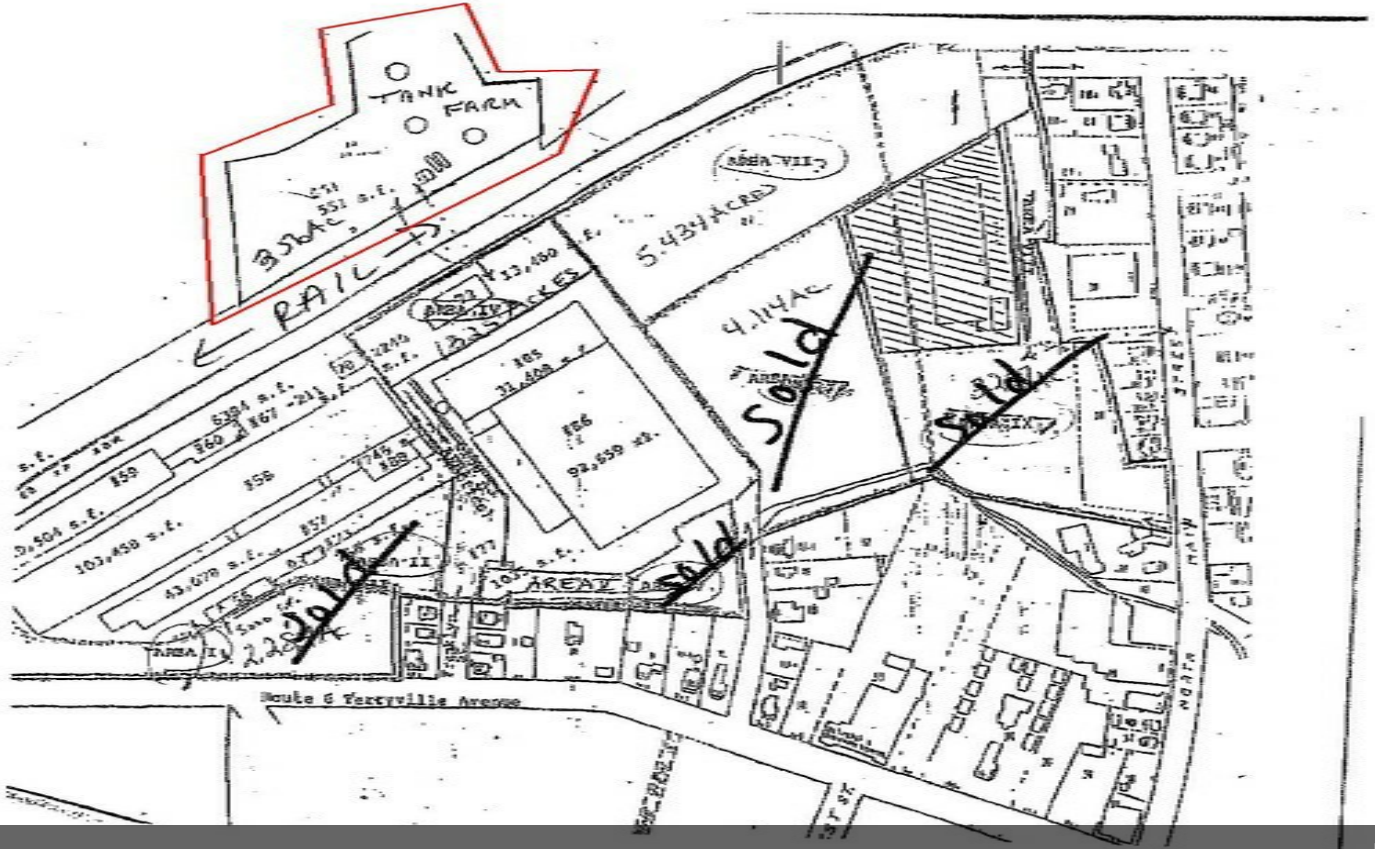

Property Photos

Sep 27 06 07:54a GAVLICK

09/22/2009 14:11 1060900063

GAVLICK

PAGE 05/10

Plat Map