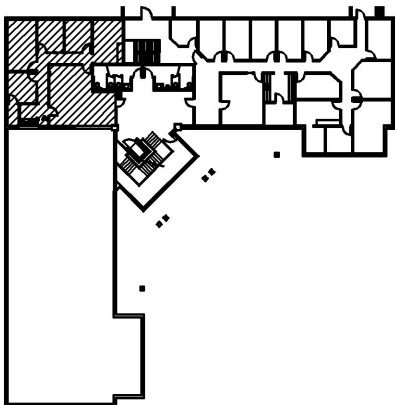

USEABLE AREA: 1,445 SF
RENTABLE AREA: 1,623 SF

BUILDING KEY
NO SCALE