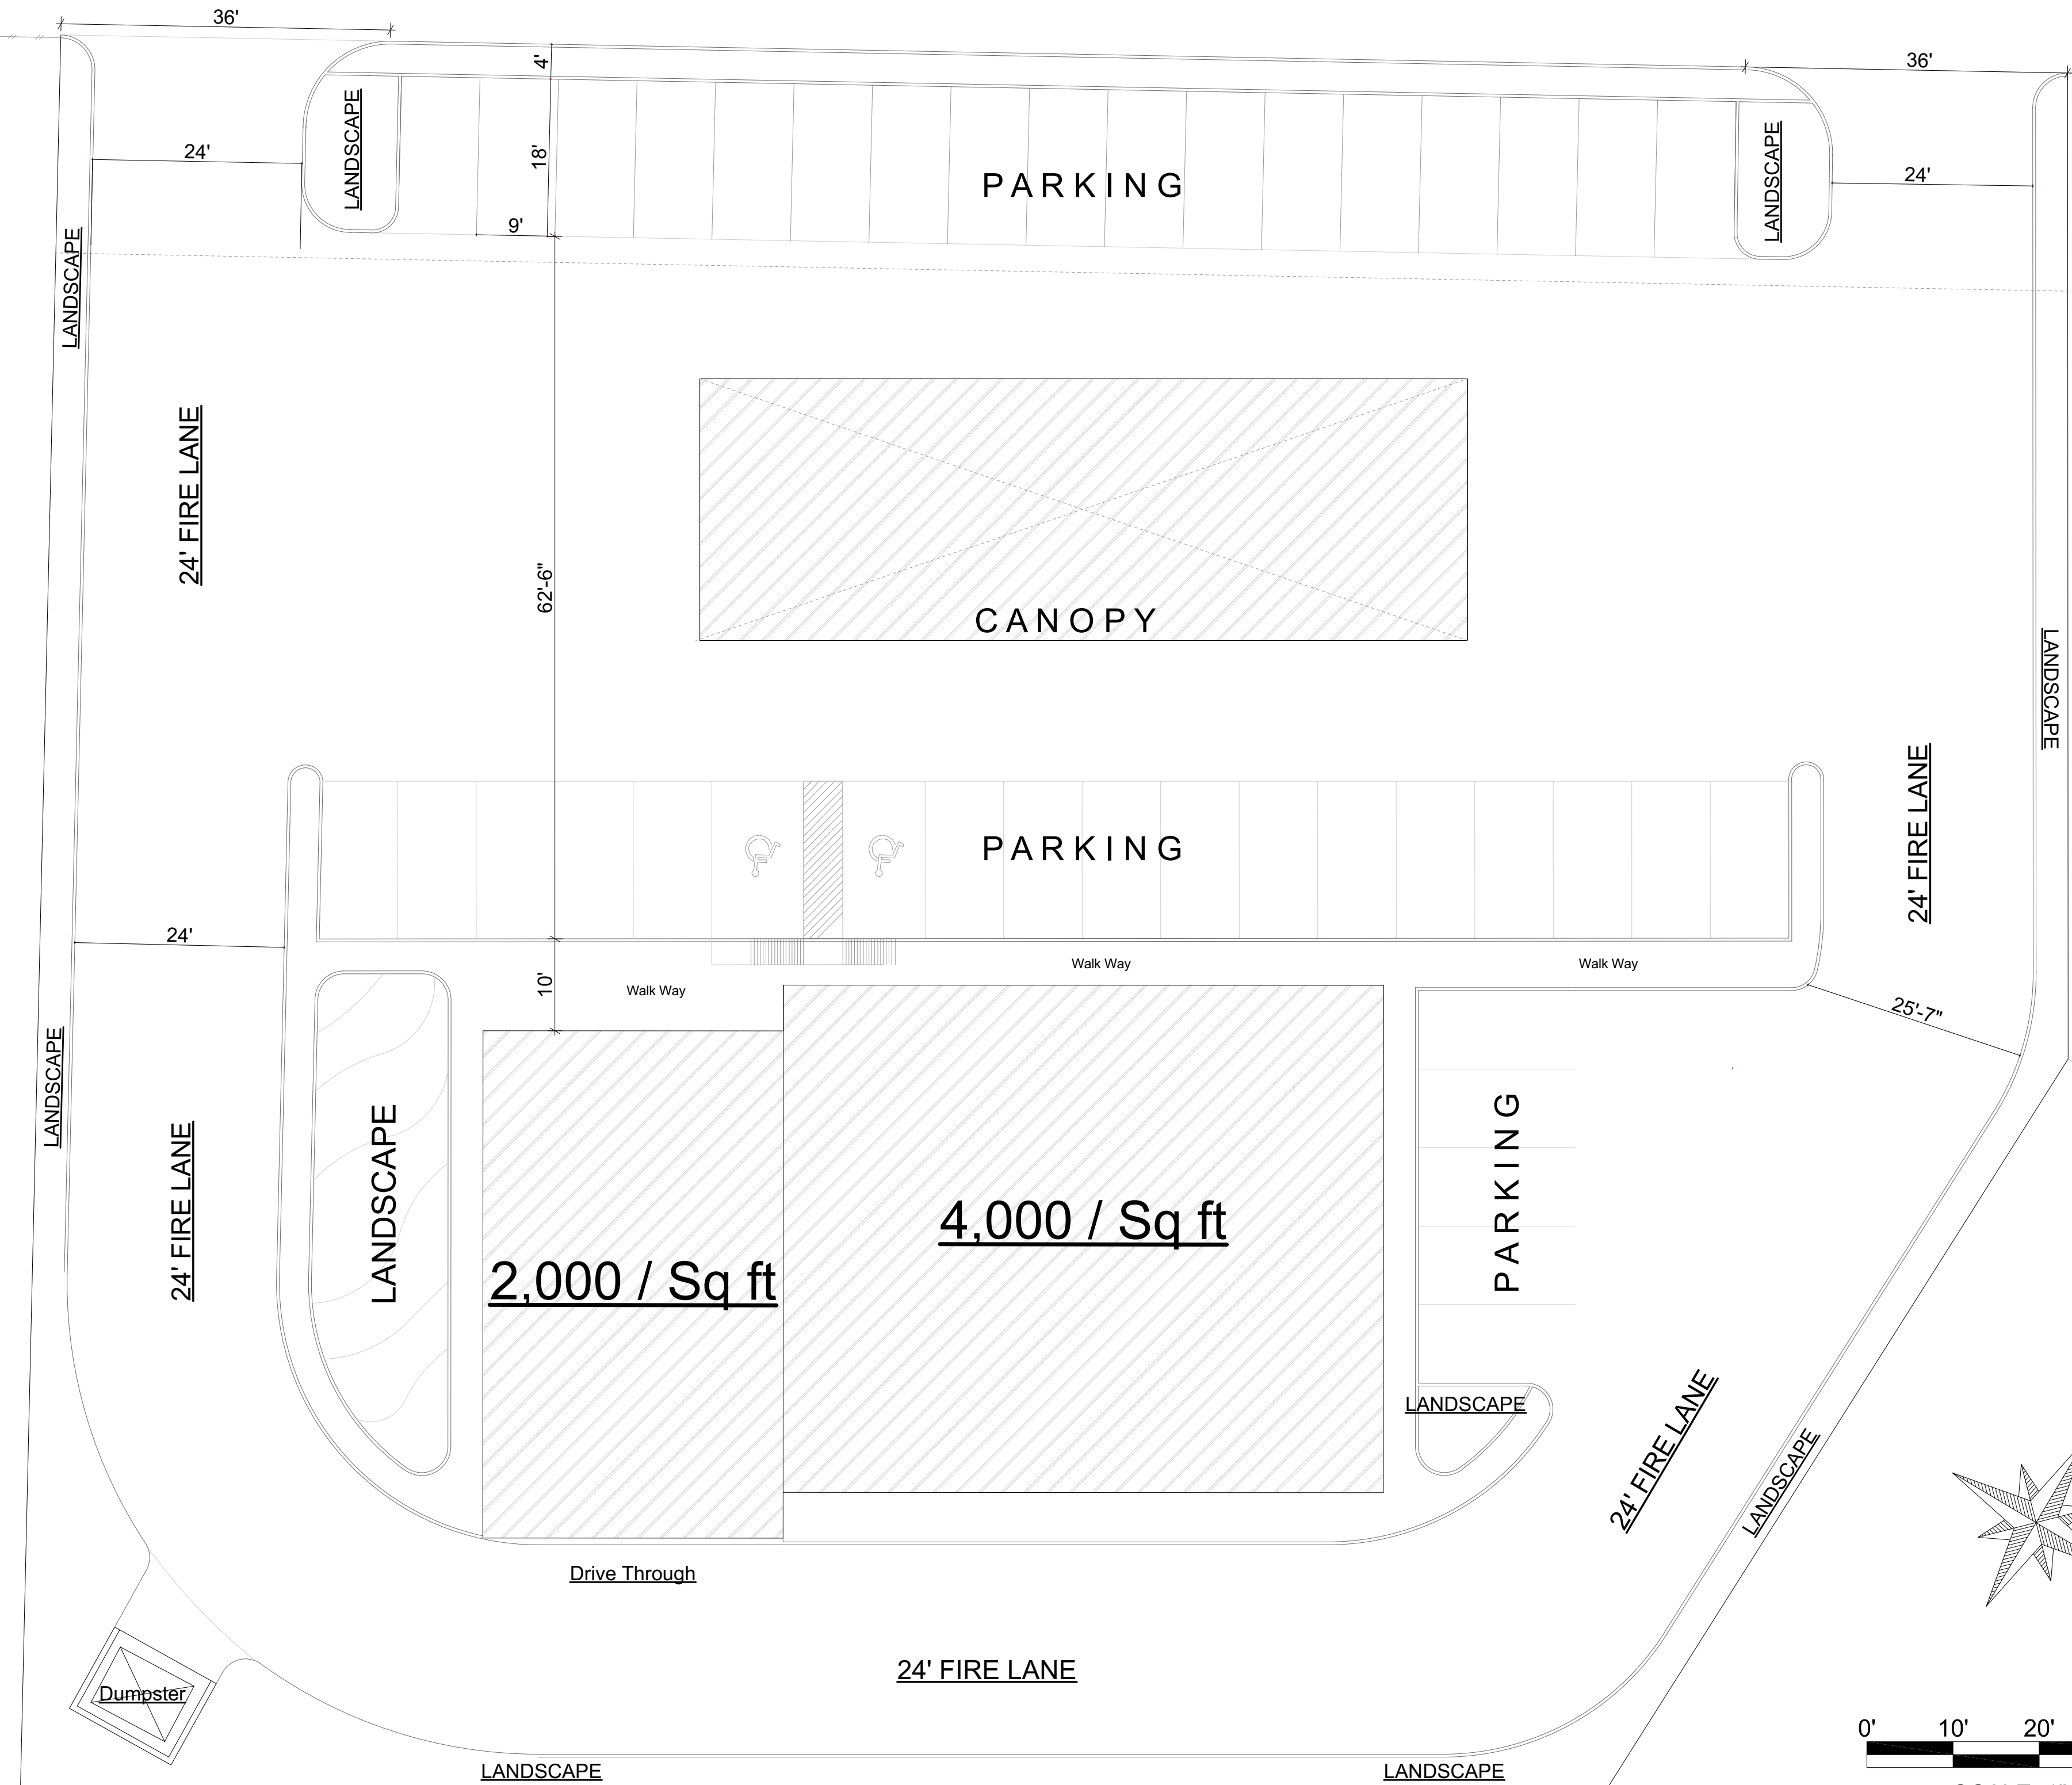

U.S. HIGHWAY 67
(A VARIABLE WIDTH RIGHT-OF-WAY)
STATE OF TEXAS

PROPOSED SITE PLAN

B&B Design Studio, LLC
3400 McMillan Road Wylie, TX 75098
Cell # 940-733-4995
Email: bnbdesignstudios@gmail.com

Revision History		
Rev#	CHD	Change Name

Project :	
GAS STATION & RETAIL	
227 US-67, Keene, TX 76059	
Drawing Name :	
SITE PLAN	
Drawing Status :	
PROPOSAL	
Modified by :	Date
Gregory Dillett	11-20-2024
Checked by :	Date
Babar Bhatti	11-25-2024
Drawing Scale :	
N.F.S	
Layout ID	Revision
A-03	Rev#