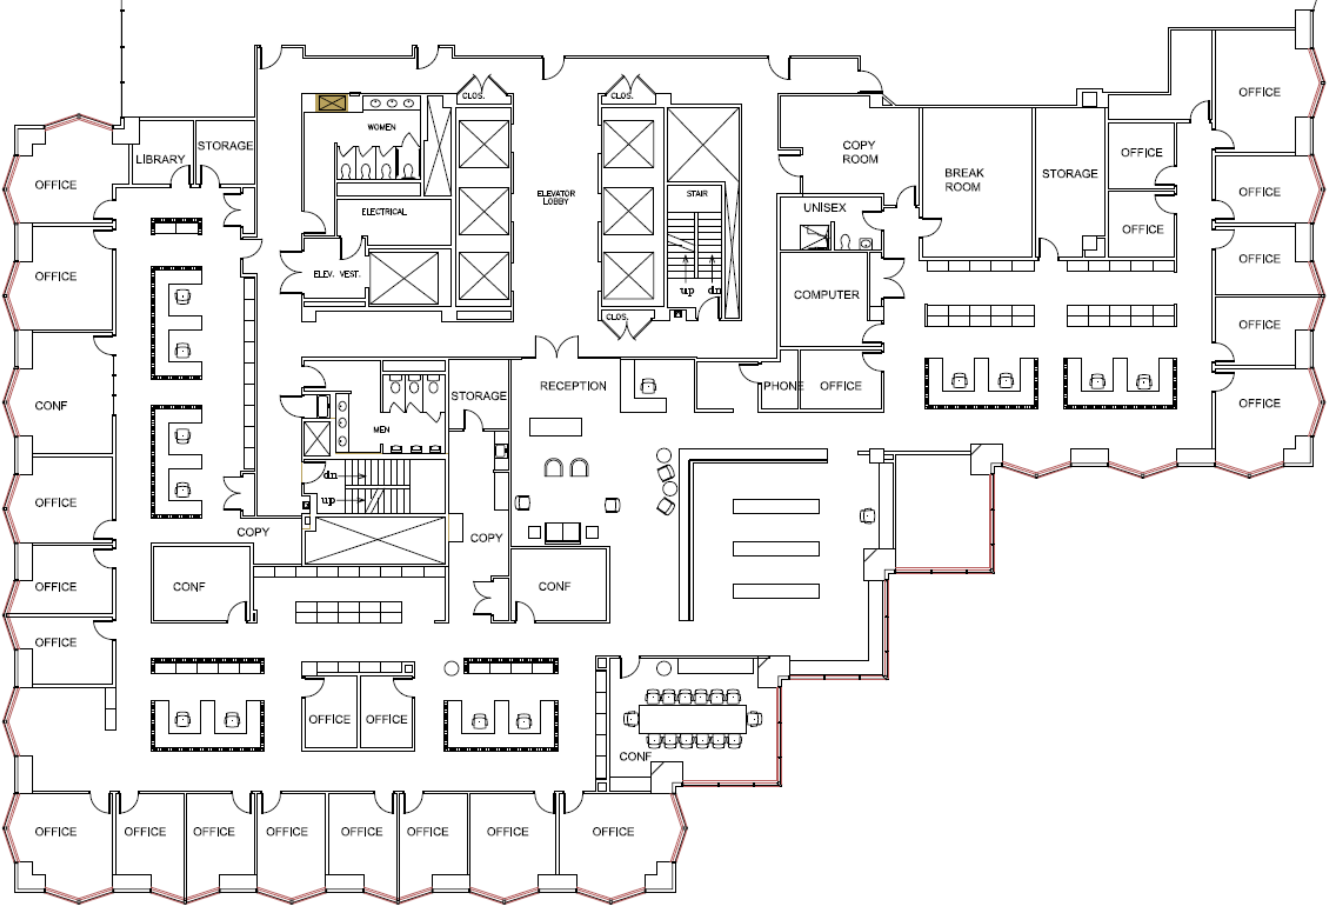

UNITEDHEALTHCARE CENTER

185 ASYLUM STREET, HARTFORD, CONNECTICUT

16,005 RSF AVAILABLE ON FLOOR 34

Real value in a changing world

Available: May 1, 2014
Lease Rate: Negotiable