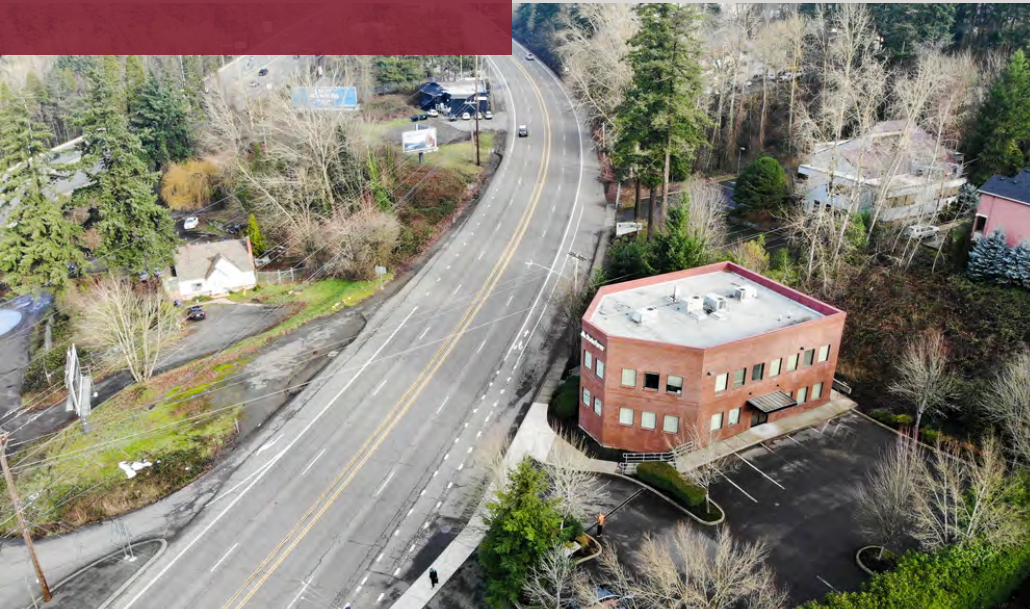

Highly visible two-story office building on SW Barbur Boulevard near the Highway 99 and Interstate 5 interchange. The property has a large monument sign facing SW Barbur Boulevard along with building signage available.

There is one available space for lease. The first-floor office space has eight private offices, a breakroom, and two large open areas for workspace/workstations.

PROPERTY HIGHLIGHTS

- Move-in ready office space
- Abundant natural light
- Well-maintained office building
- Signage available
- Off-street parking
- 3.2/1,000 parking ratio
- Potential for the full building to become available

Joe Kappler
 503.972.7294
 joek@macadamforbes.com
 Licensed in OR & WA

LOCATION OVERVIEW

This property is located right on Barbur Boulevard, a major corridor for the city of Portland. The location provides quick access to downtown Portland and local freeways including Interstate 5, Highway 99, and Highway 217. Many restaurants and coffee shops are nearby along with the proposed light rail expansion.