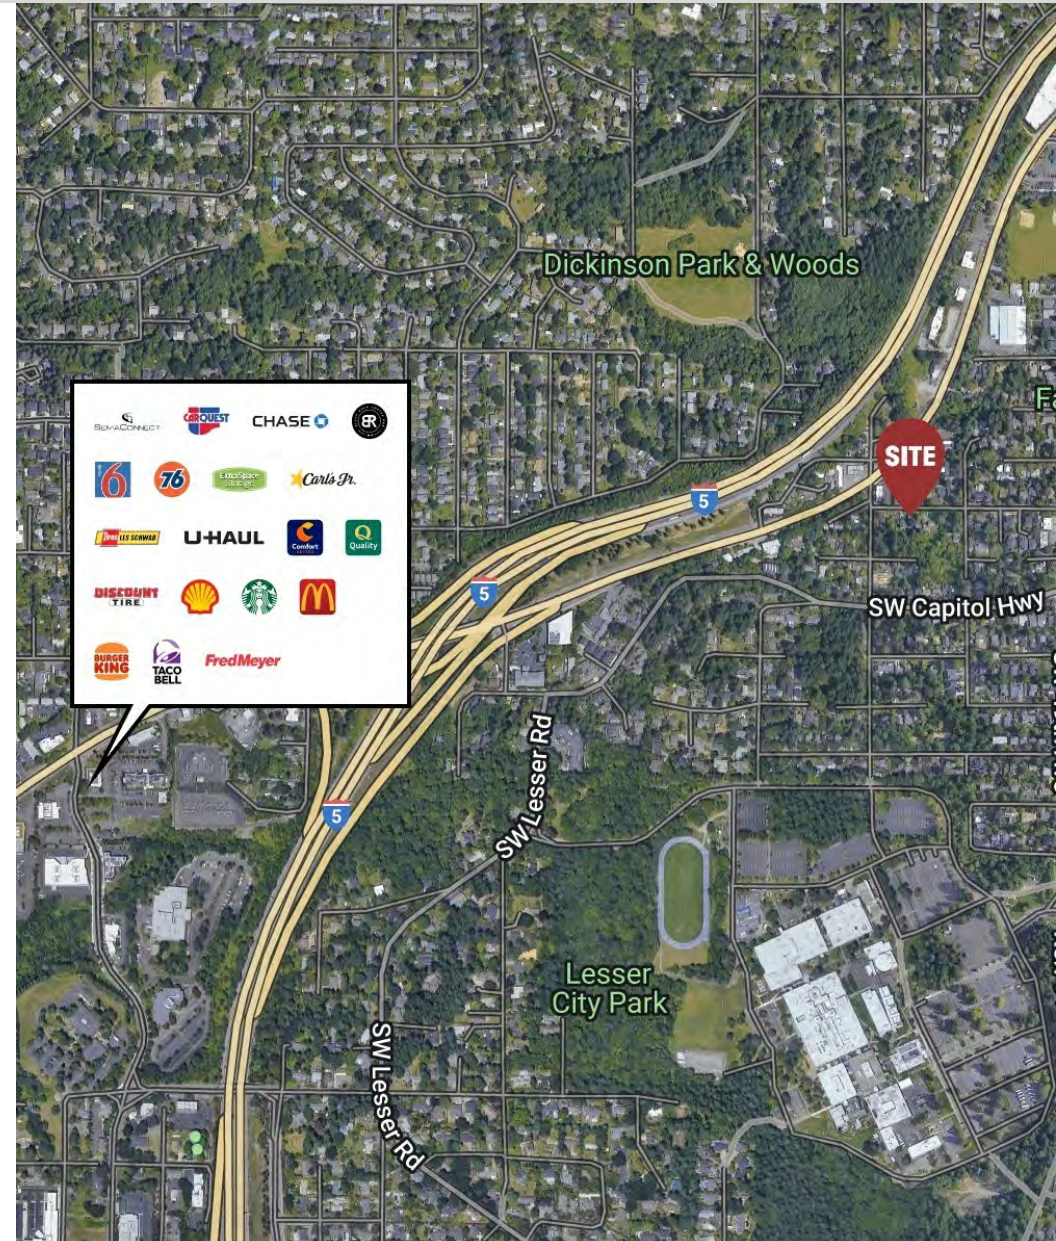

Highly visible two-story office building on SW Barbur Boulevard near the Highway 99 and Interstate 5 interchange. The property has a large monument sign facing SW Barbur Boulevard along with building signage available.

Joe Kappler
 503.972.7294
 joek@macadamforbes.com
 Licensed in OR & WA

LOCATION OVERVIEW

This property is located right on Barbur Boulevard, a major corridor for the city of Portland. The location provides quick access to downtown Portland and local freeways including Interstate 5, Highway 99, and Highway 217. Many restaurants and coffee shops are nearby along with the proposed light rail expansion.

POINTS OF INTEREST

POINTS OF INTEREST	DISTANCE	TIME
Interstate 5	1.0 mi	2 min
Highway 217	2.0 mi	5 min
Highway 99	1.7 mi	4 min
Portland City Center	7.1 mi	13 min

Joe Kappler
 503.972.7294
 joek@macadamforbes.com
 Licensed in OR & WA