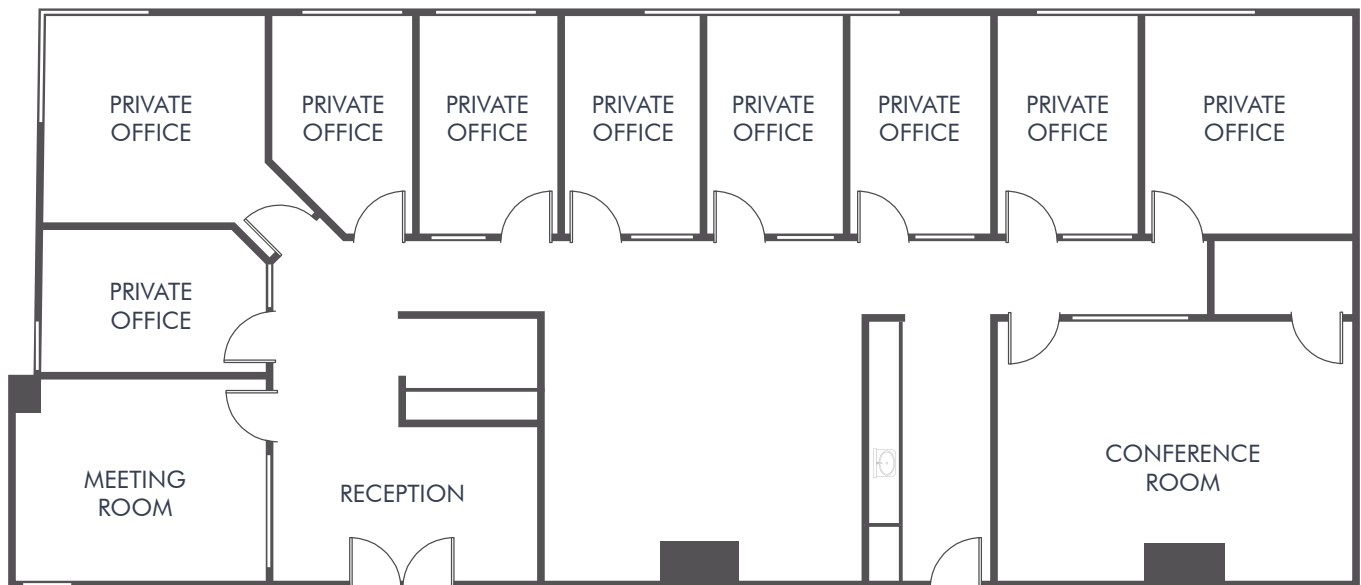

SUITE 210

**220 TECHNOLOGY
IRVINE, CA**

FLOOR PLAN

±4,047 SF

ERIC DARNELL
Vice President
CaIDRE 01888743
949.790.3157
edarnell@leeirvine.com

MALLORY MOORE
Associate
CaIDRE 02030584
949.790.3108
mmoore@leeirvine.com