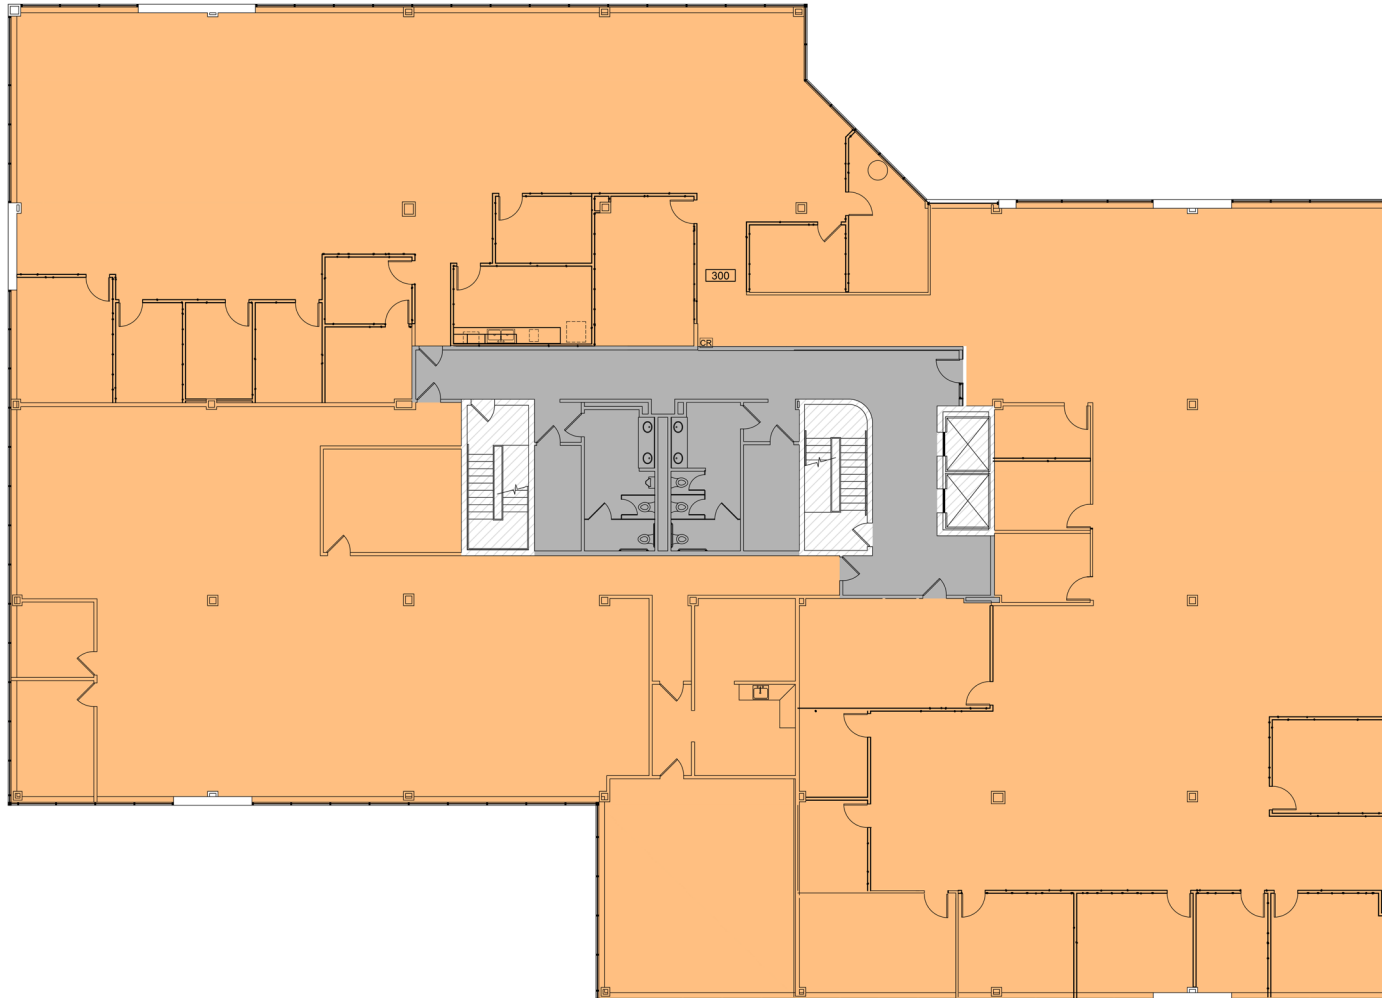

Floor Plan

Denis C.J. Dancoes II
Executive Director
denis.dancoes@cushwake.com

Cushman & Wakefield of New Hampshire, Inc.
900 Elm Street, Suite 1301
Manchester, NH 03101
(603) 628-2800
cushmanwakefield.com