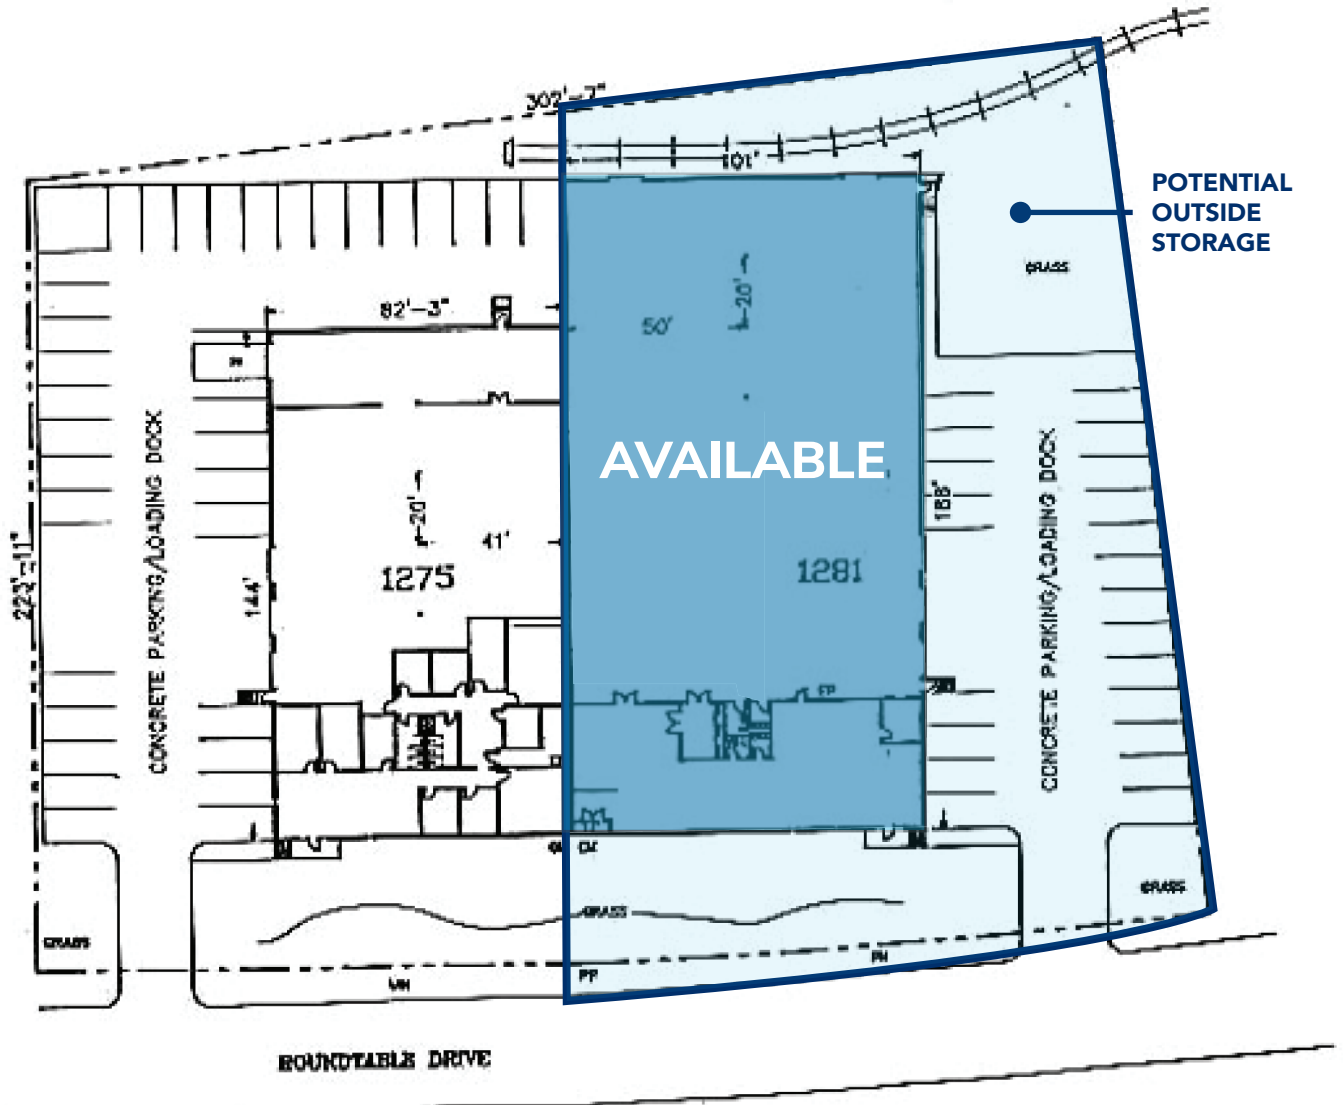

1281

ROUND TABLE DRIVE

AVAILABLE FOR LEASE

18,988
SF Available

18'
Clear Height

3,500
SF Office

*Price
Reduction*

Property Details

- 18,988 SF
- 3,500 SF Office
- 2 Docks
- 1 Drive-In Ramp
- 18' Clear Height

Giovanni Scardino

Industrial Broker

214.210.6607

giovanni.scardino@streamrealty.com

Jason Moser

Senior Vice President

214.244.6144

jmoser@streamrealty.com

STREAM

1281

ROUND TABLE DRIVE

18,988
SF Available

18'
Clear Height

3,500
SF Office

Giovanni Scardino
Industrial Broker
214.210.6607
giovanni.scardino@streamrealty.com