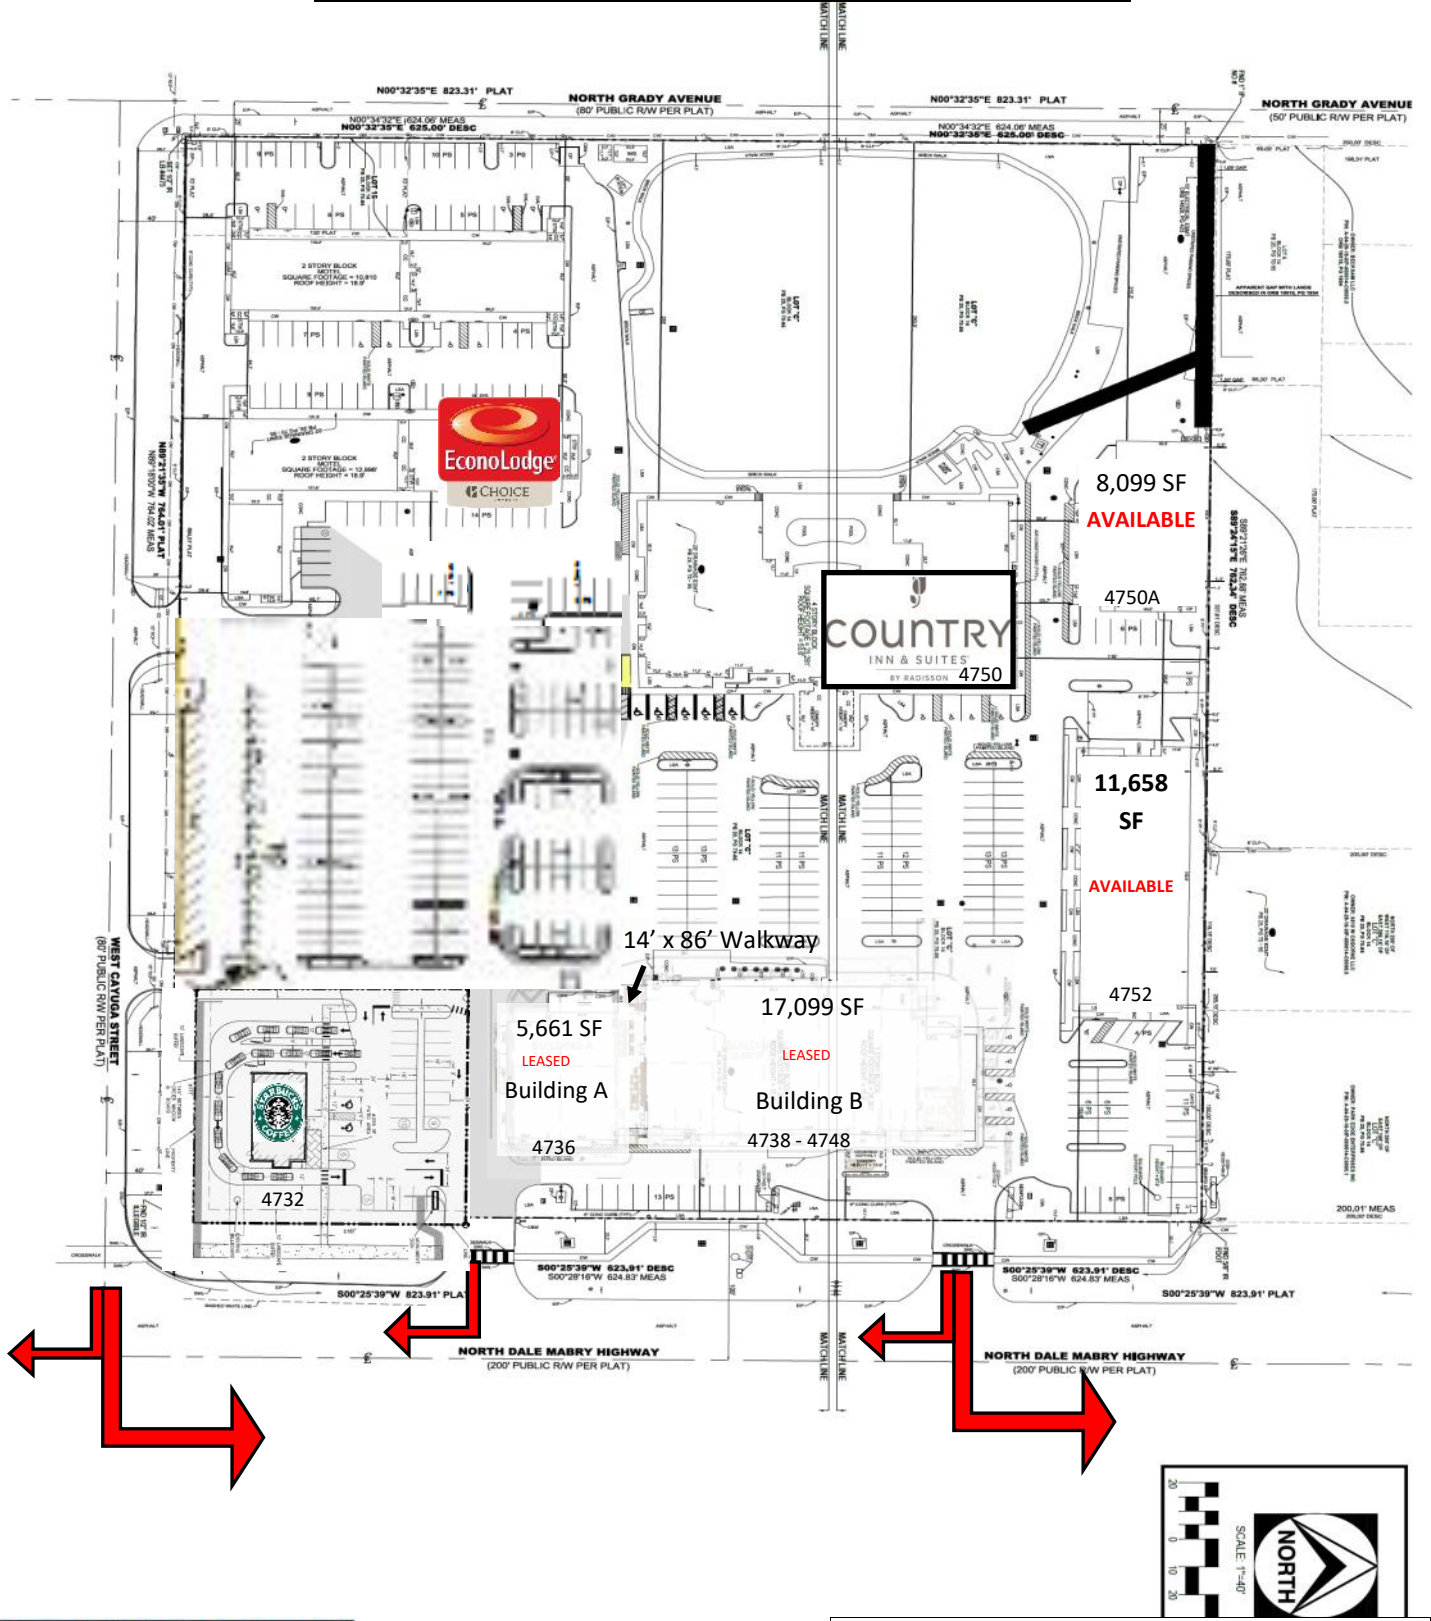

STADIUM CENTER SITE PLAN

STADIUM CENTER
4732 - 4752 North Dale Mabry Highway
Tampa, FL 33614