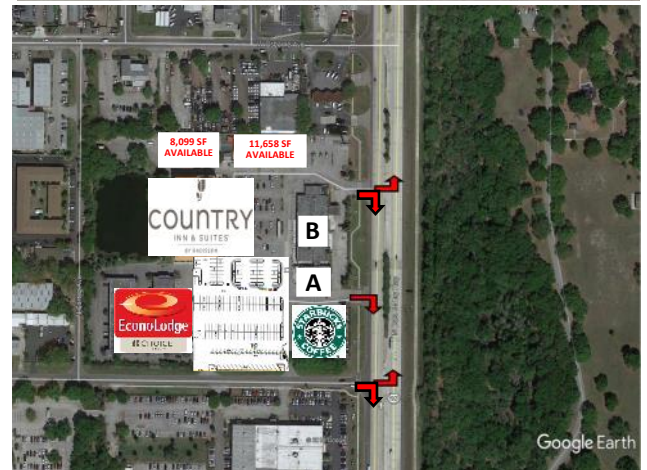

# STADIUM CENTER

### Tampa, FL 33614

- Join the existing tenants: GuideWell Emergency Doctors/Florida Blue/BCBS, AT&T, Poke Poke Sushi unrolled & boba bar bubbles & treats, and Potbelly Sandwich Shop.
- Buildings at 4750A and 4752 N.Dale Mabry are 8,099 SF and 11,658 SF and are both available for lease.
- Building C, south outparcel, will be a freestanding Starbucks with a large patio and a double drive thru.
- Join a new Country Inn & Suites by Radisson (147 rooms), and EconoLodge by Choice Hotels (121 rooms).
- Owner is also considering adding a third flagged mid-rise hotel at the southwestern area of the property near the EconoLodge.
- 650+ Parking spaces.
- Existing impact fees and water/sewer capacity fee credits available for use.
- Great visibility and access to North Dale Mabry, and pylon signage available.
- Excellent location on N. Dale Mabry just north of Raymond James Stadium, home of the Tampa Bay Buccaneers, and Steinbrenner Field, Spring training site for the New York Yankees. Minutes from the Tampa International Airport, I-275, and the Veterans Expressway.
- Located near the Westshore Business District which contains over 14 M+ SF office space, 7,521 hotel rooms, more than 150,000 employees, and 2 regional malls.
- Traffic Count: 65,000 VPD on Dale Mabry.