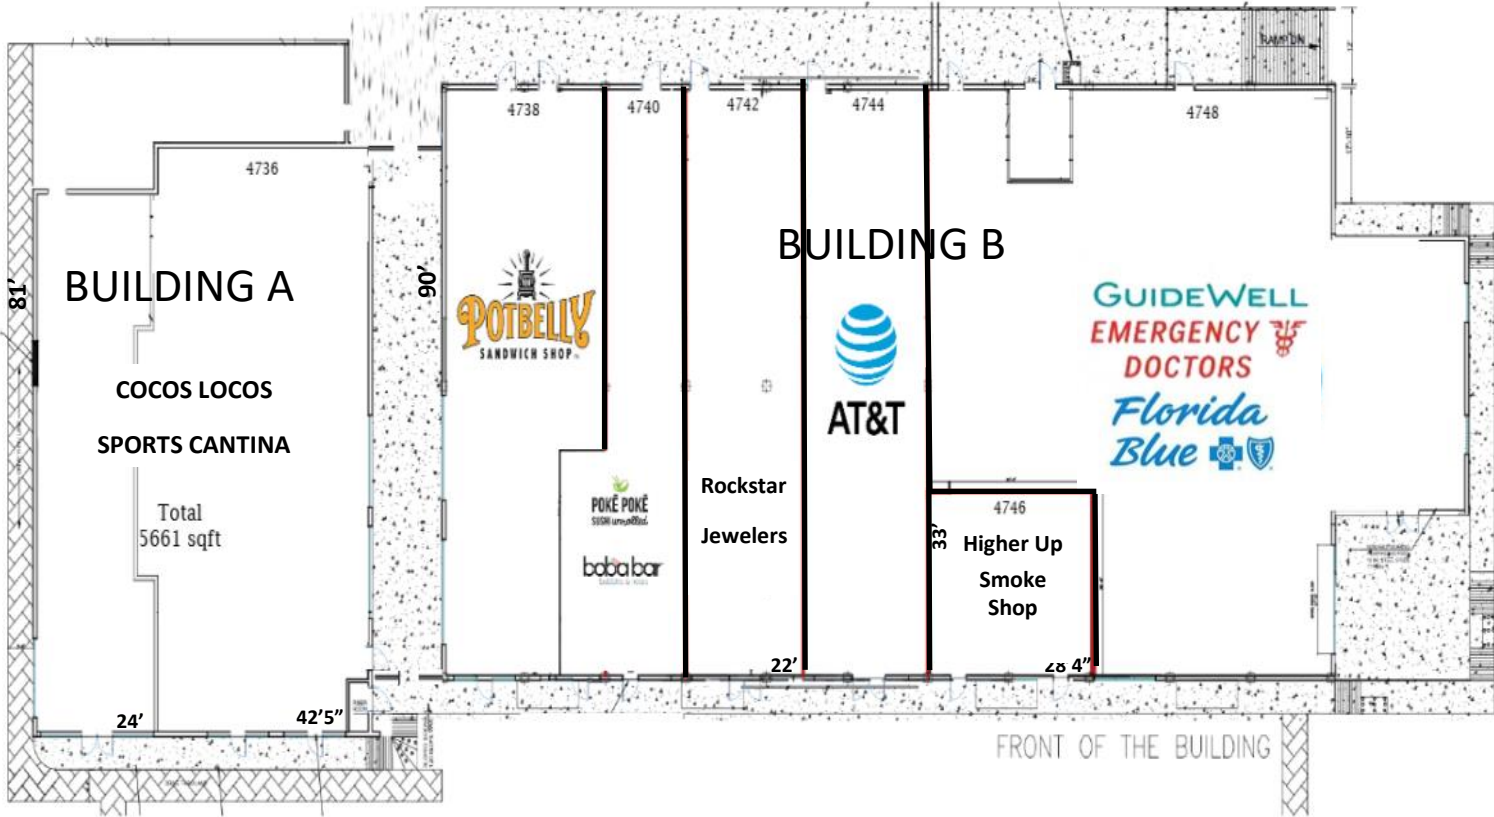

North Dale Mabry Highway

Suite #	Tenant	SF	Suite #	Tenant	SF
4736	COCOS LOCOS	5,661	4742	ROCKSTAR JEWELERS	1,980
			4744	AT&T	2,228
4738	POTBELLY SANDWICH SHOP	2,970	4746	HIGHER UP SMOKE SHOP	936
4740	POKE POKE SUSHI unrolled & boba bar bubbles & treats	1,485	4748	GUIDEWELL EMERGENCY DOCTORS - FLORIDA BLUE	7,500
<b>TOTAL SQ. FOOTAGE</b>					<b>22,760</b>