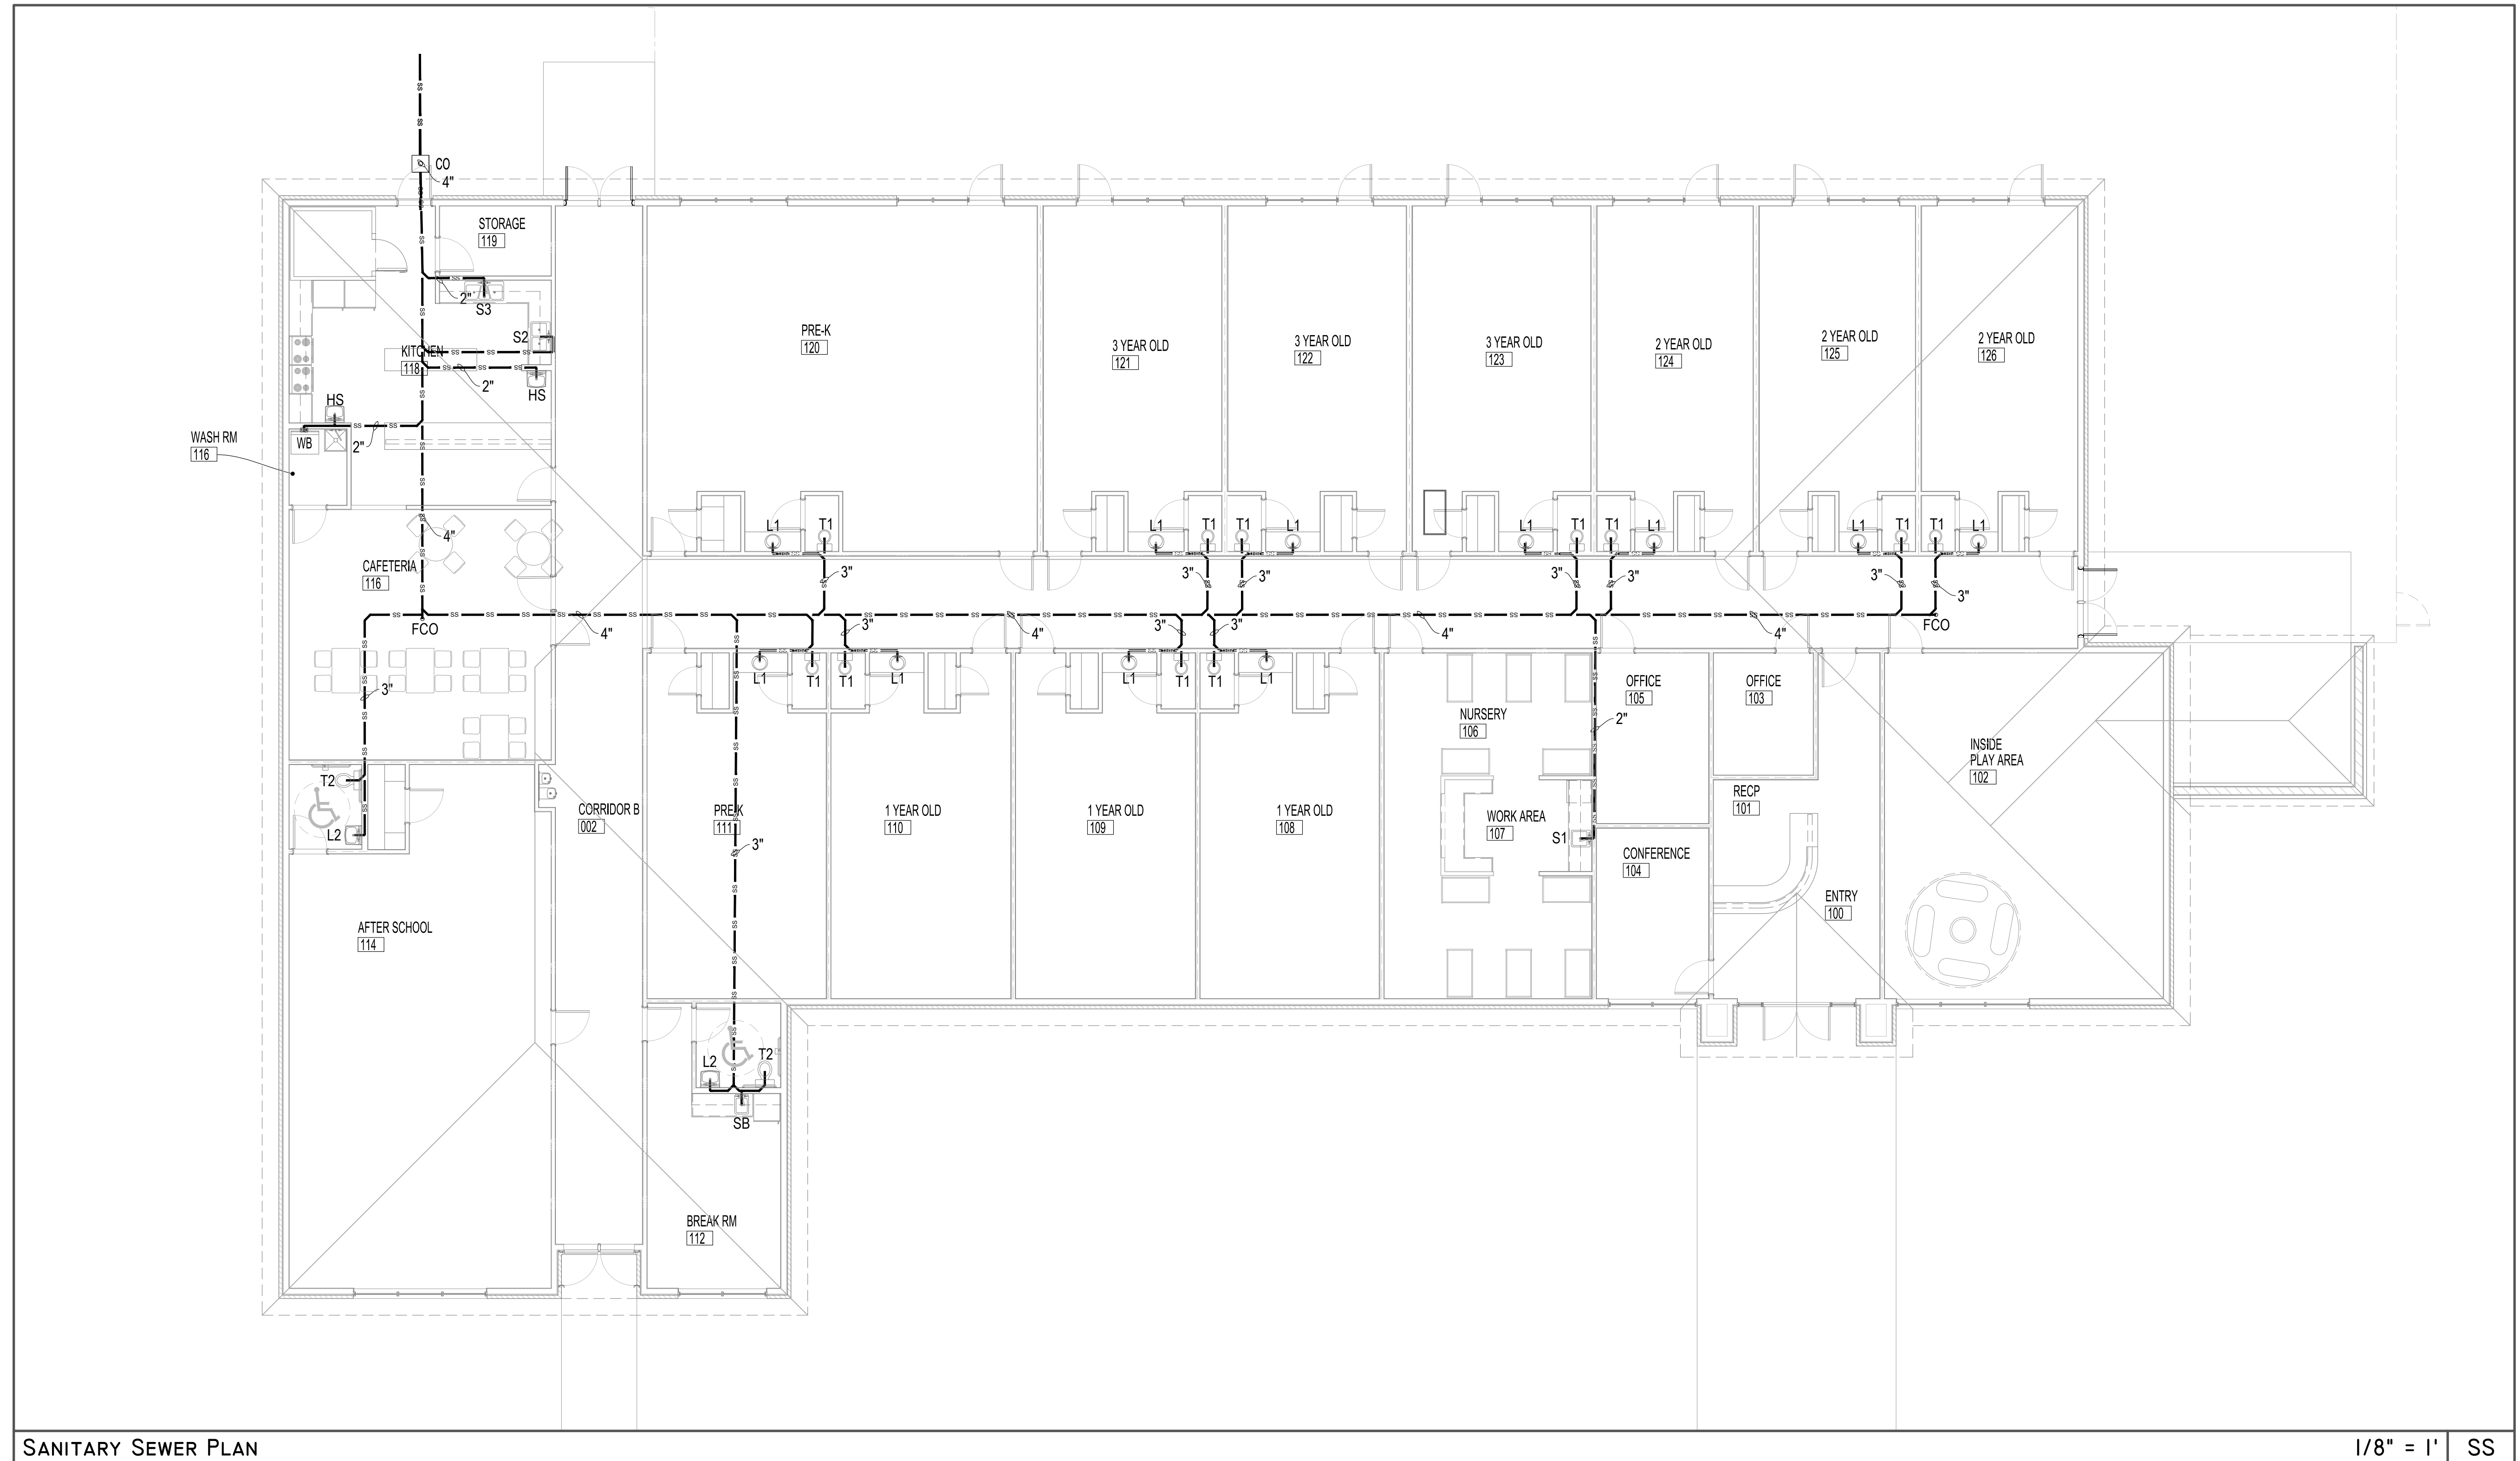

Sheet Title

project no.
1913

date
10.07.19

drawn by
dp

chk'd by
dp

rev.	by	date
1.	xx	xx.xx.xx
2.		
3.		
4.		
5.		
6.		
7.		
8.		
9.		
10.		

sheet no.

P1.1

Jerry W. Herndon,
Architect ©2019

SANITARY SEWER PLAN

1/8" = 1' SS