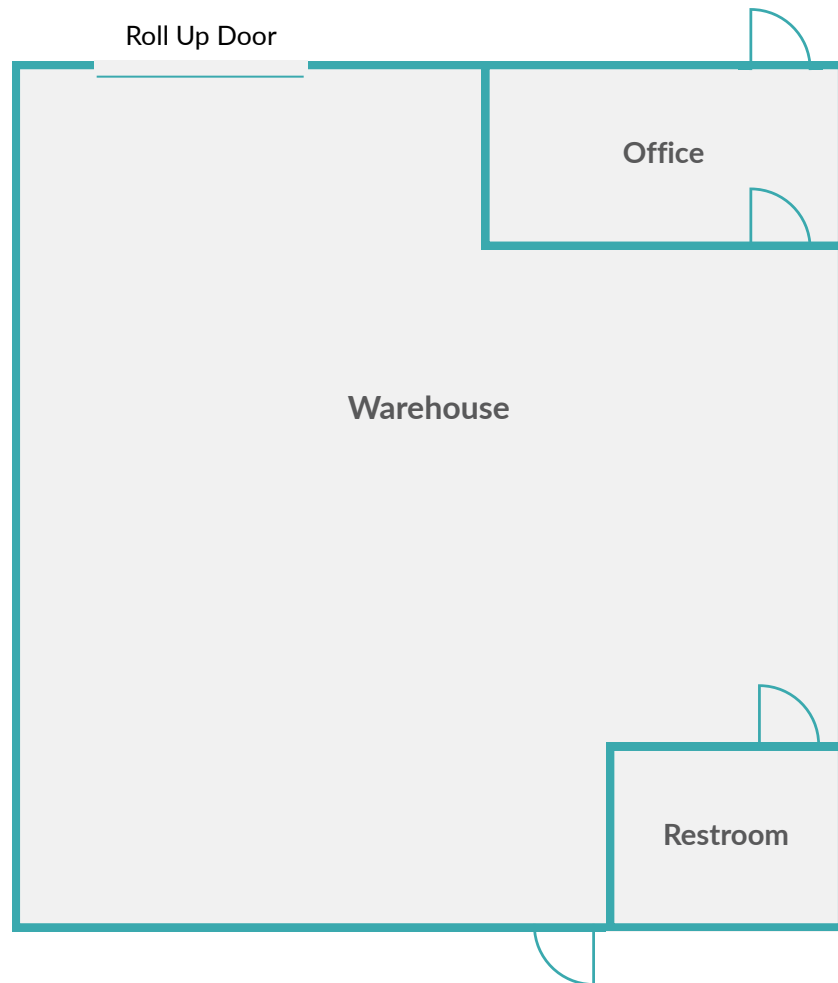

UNIT 1

1,500 SF

**Floor plan is for illustrative purposes only. All dimensions and layouts are approximate and subject to change.*

FOR MORE INFORMATION
PLEASE CONTACT:

Dale Hersowitz
305.690.0046
leasing@razilience.com