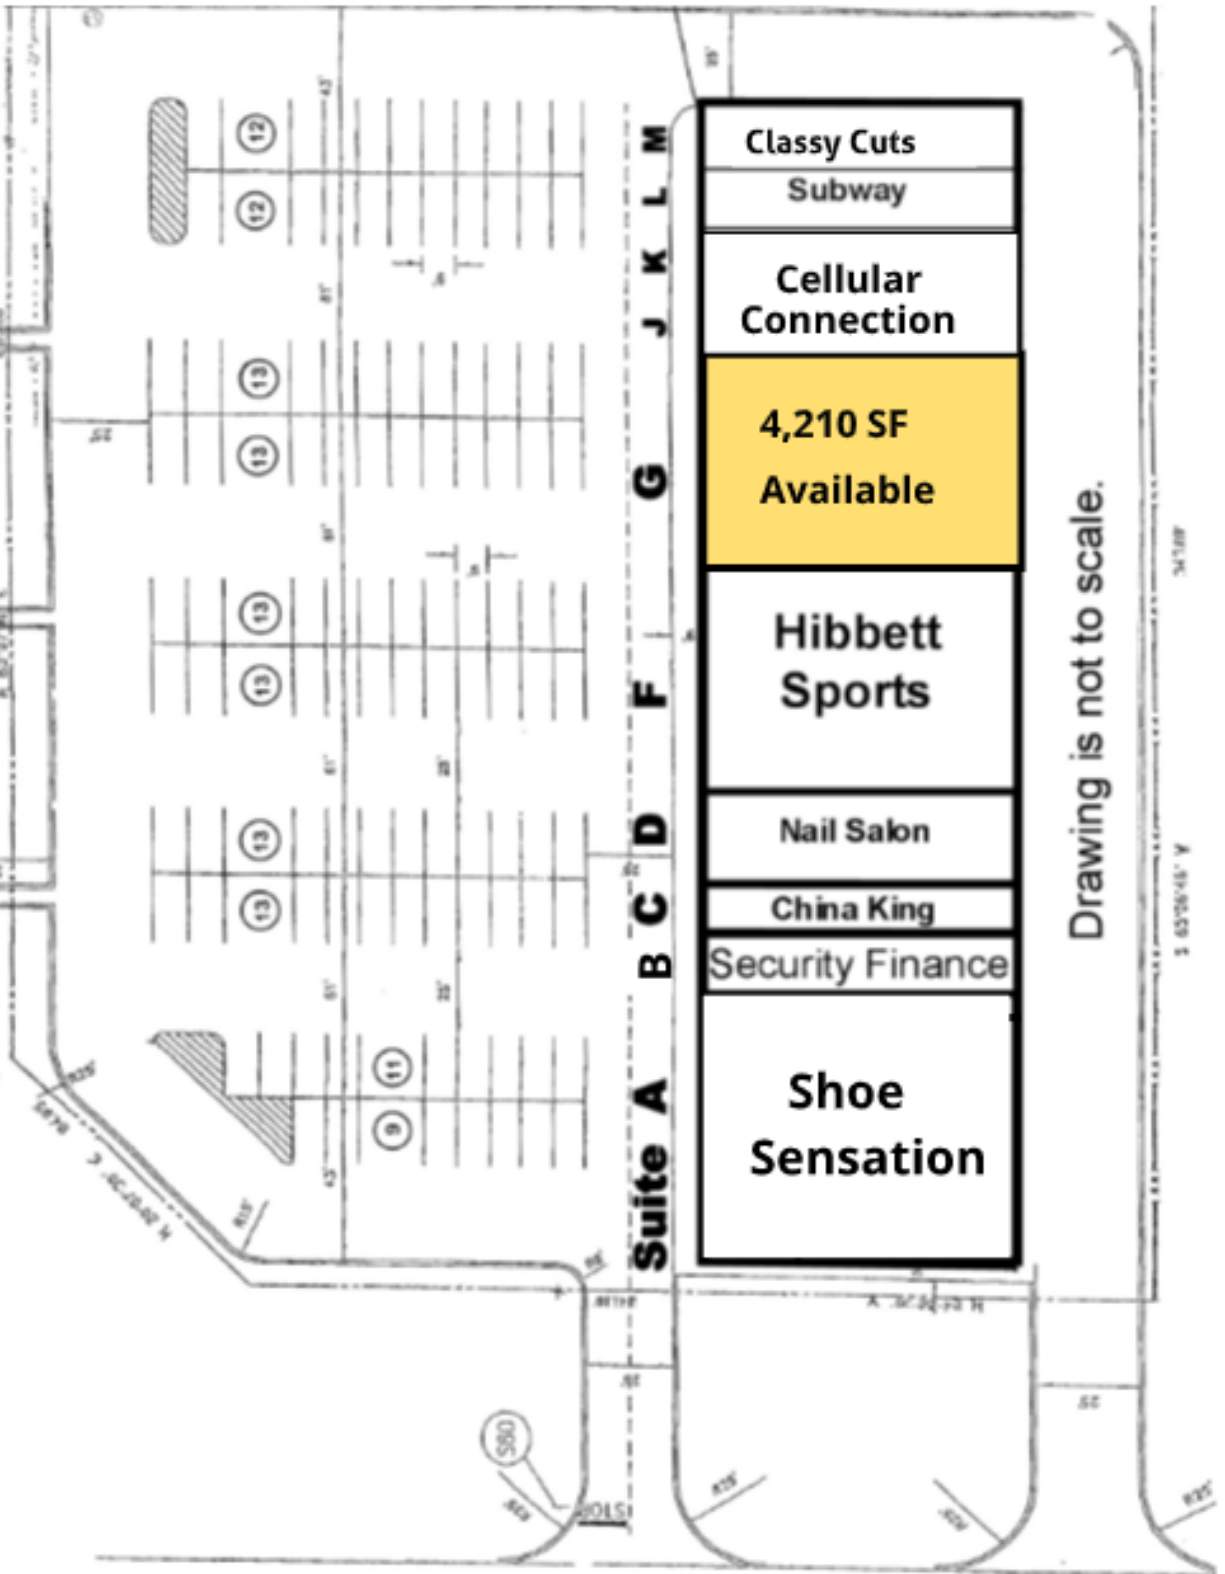

Moberly Center
1320 Hwy 24 East
Moberly MO 65270

Moberly Center Offers:

- Prime Retail Location
- Situated between Lowe's and Walmart
- Highway Visibility

Tenant Mix Includes:

Shoe Sensation, Hibbett's Sports, Verizon, Subway

**FOR LEASE:
Suite G: 4,210 SF**

For Leasing Info:
Stephanie Greenlee
(P) 636-458-0545
(F) 636-451-6392
www.jonesrealty.org
Stephanie@jonesrealty.org

East Hwy 24

Drawing is not to scale.

Moberly Center

Moberly Center

SHOE
sensation

HIBBETT SPORTS®
GAME TESTED. ATHLETE APPROVED.™

**Pylon Signage
Available**

SUBWAY

 **chariton
VALLEY**

~~QUECK O'QUERS~~

CLASSY CUTS

TINA'S NAILS