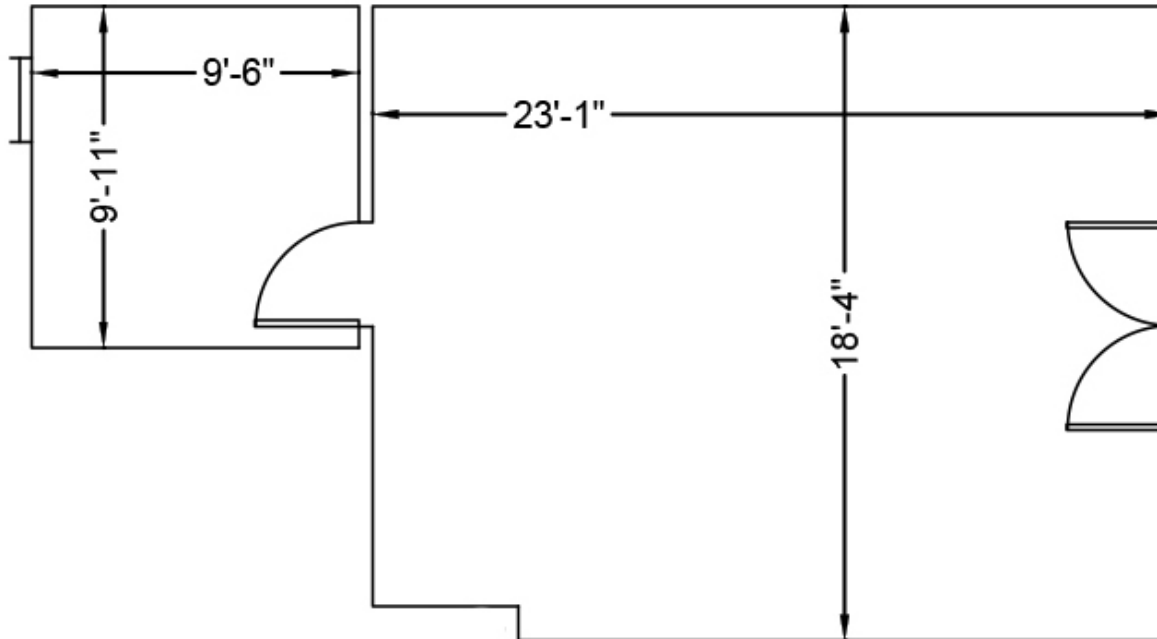

Suite 202
616 rsf.

New England Building
243 W Park Ave. | Winter Park, FL 32789

For More Information, Contact:
Darby Hold
dhold@holdthyssen.com
T: 407-691-0505

301 S. New York Ave.
Suite 200
Winter Park, FL 32789
www.holdthyssen.com