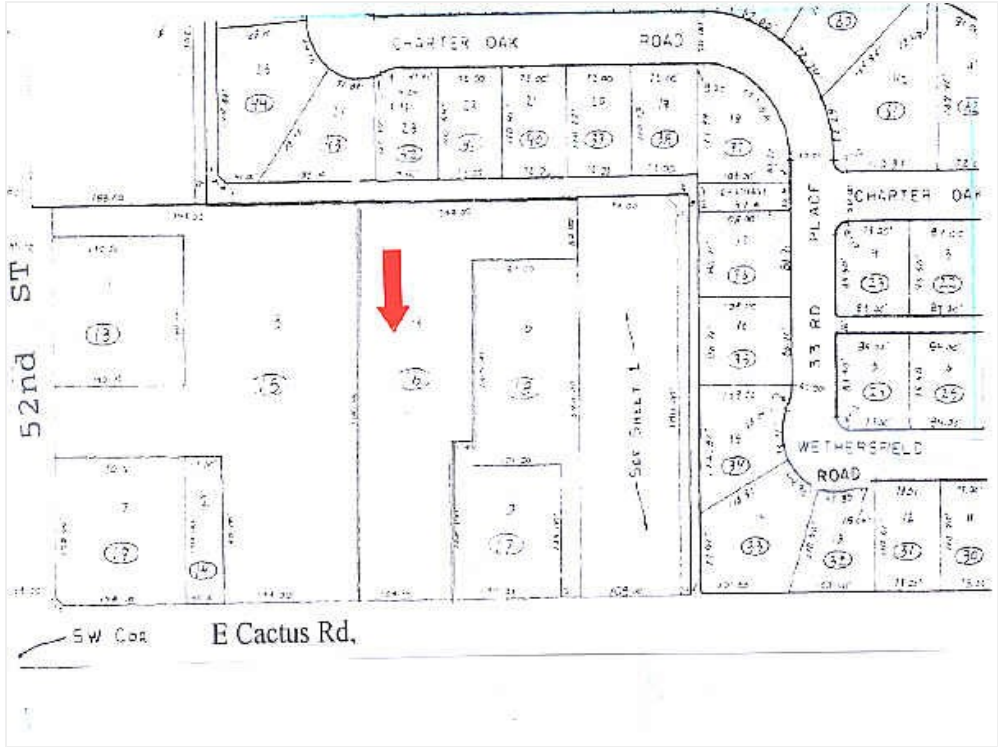

3216 E Cactus Rd

3216 E Cactus Rd, Phoenix, AZ 85032

Property Photos

Plat Map