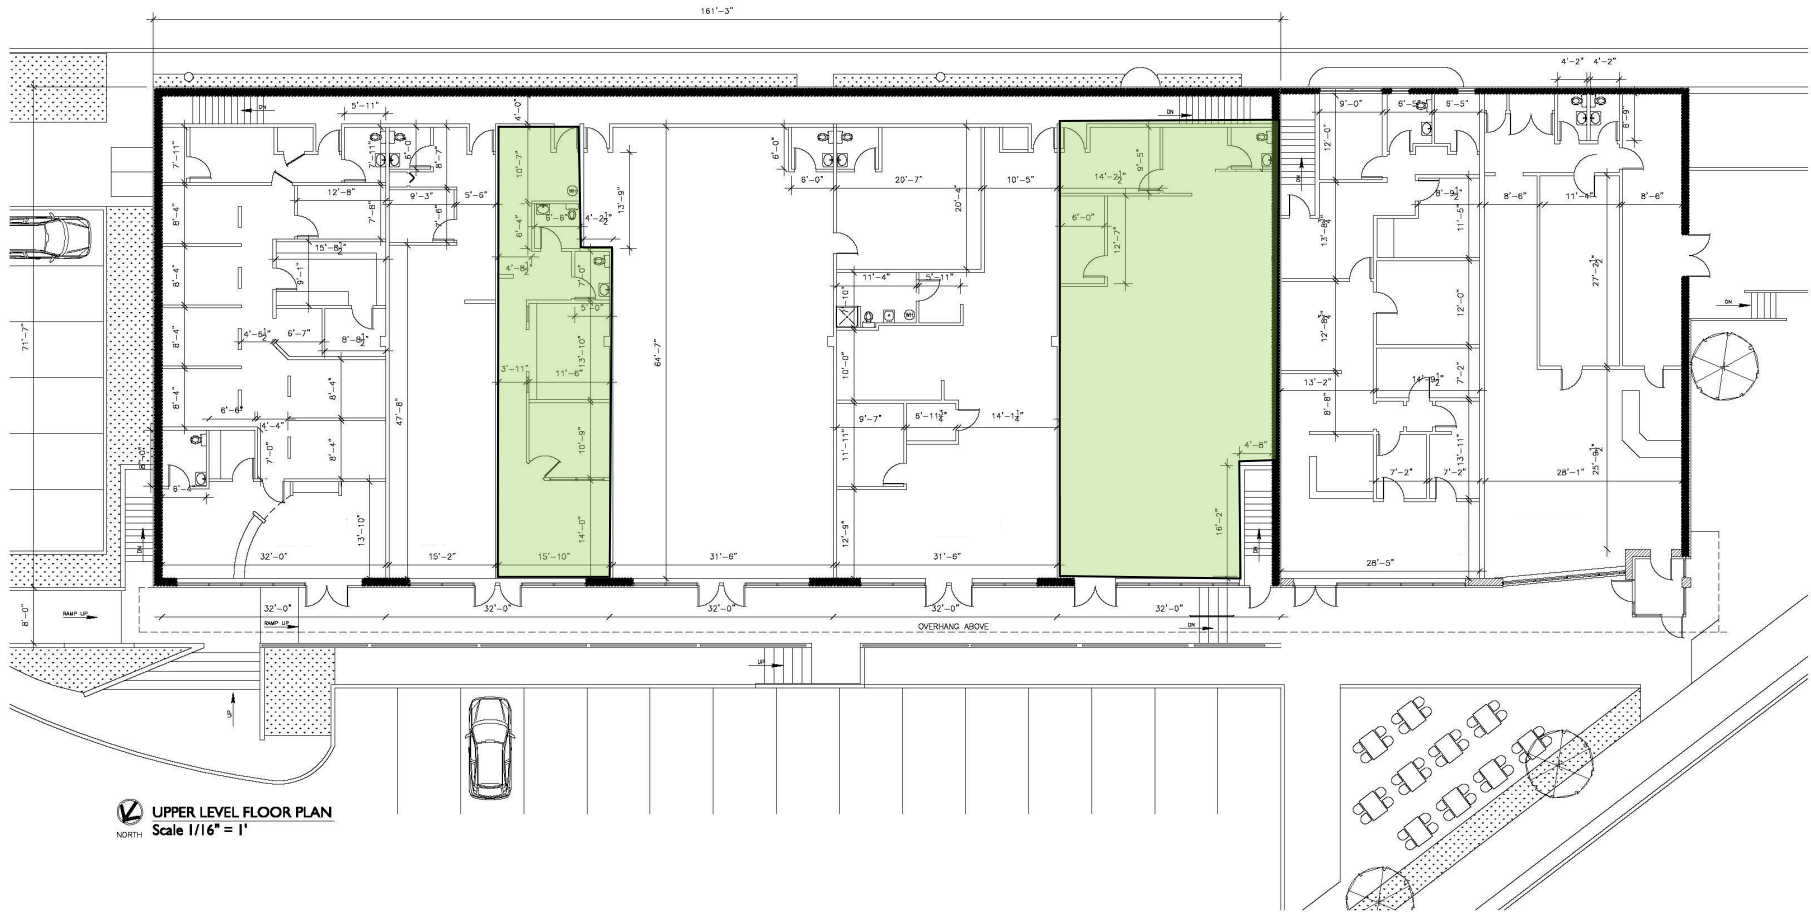

# ACADEMY JUNCTION PLAZA

## PLAZA BUILDING—UPPER LEVEL

UPPER LEVEL FLOOR PLAN  
Scale 1/16" = 1'  
NORTH

<b>PROJECT TITLE</b>	<b>ACADEMY JUNCTION FIELD MEASURE</b>	
<b>8381 PINEY ORCHARD PKWY, ODENTON, MD 21113</b>		

<b>DRAWING TITLE</b>	<b>UPPER LEVEL FLOOR PLAN</b>	
<b>SKETCH #:</b>		
<b>PHASE:</b>	<b>SCALE:</b>	<b>AS NOTED</b>
<b>PROJECT #:</b>	<b>DATE:</b>	<b>08.08.17</b>