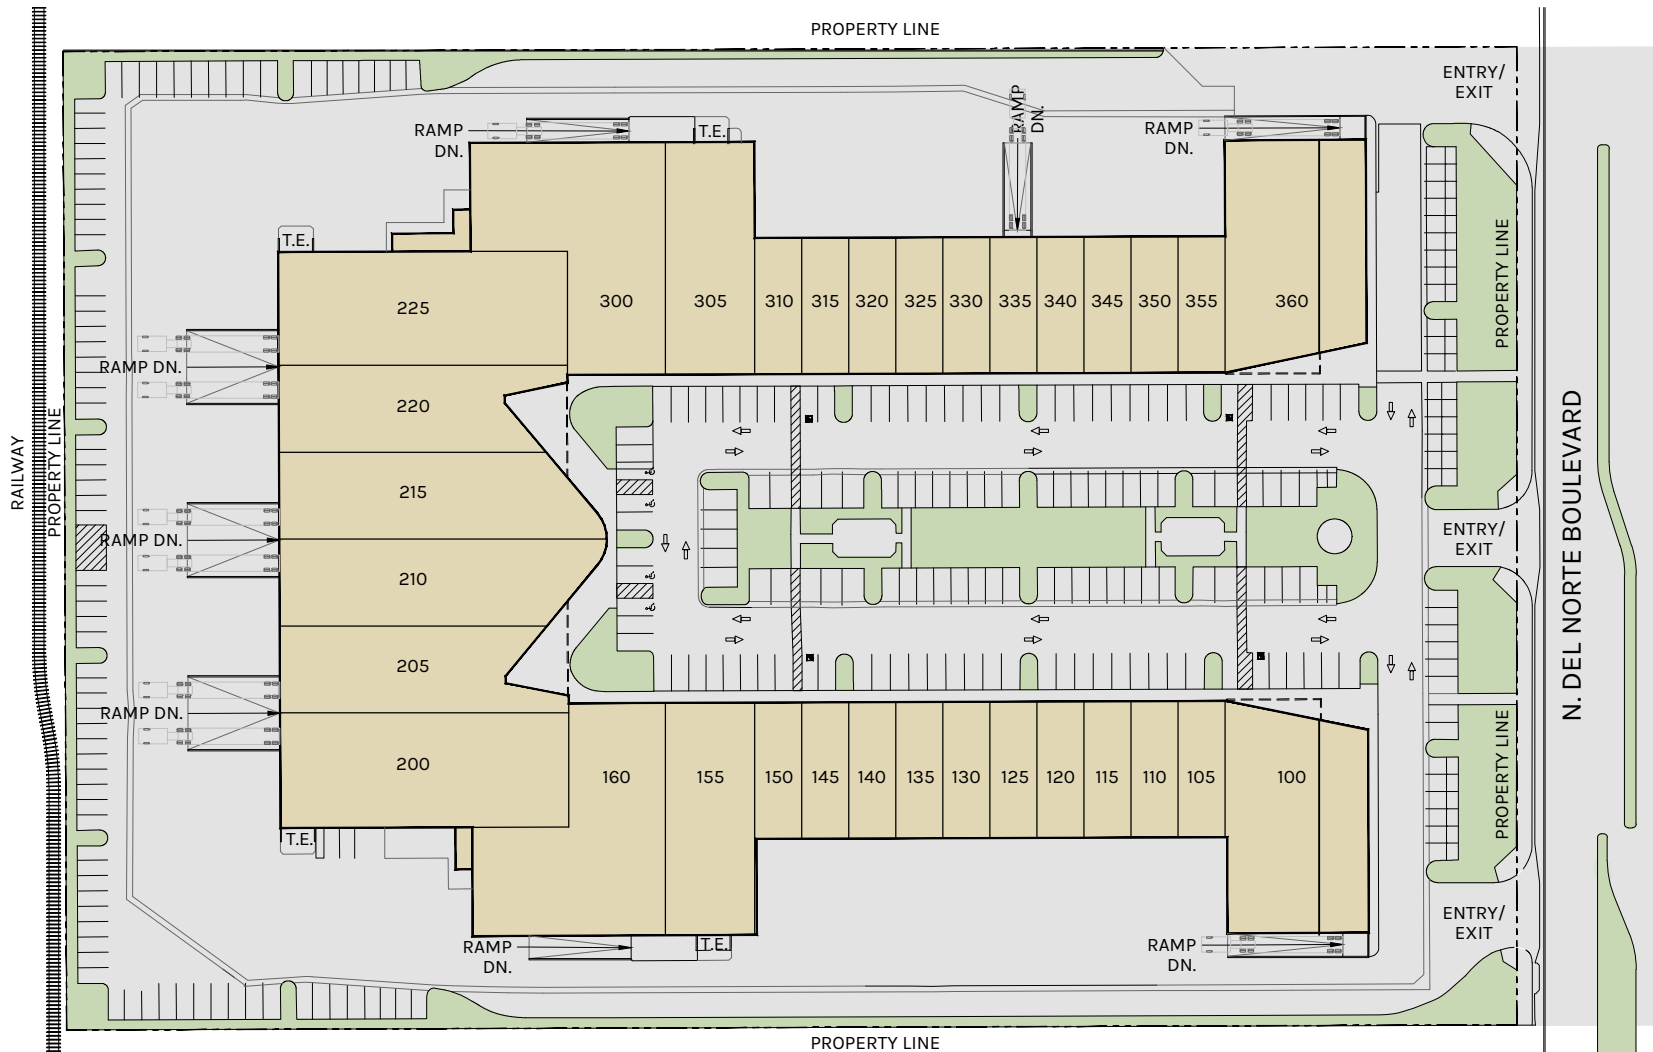

## SITE PLAN

SCALE: 1" = 100'-0"

PLAN LAYOUT SUBJECT TO FIELD CONDITIONS AND MAY DIFFER FROM PLAN AS SHOWN. ALL INFORMATION PRESENTED ON THIS DRAWING IS PRESUMED TO BE ACCURATE, HOWEVER TENANT SHOULD VERIFY PERTINENT INFORMATION PRIOR TO COMMITTING TO A LEASE ANY FURNITURE OR APPLIANCES SHOWN ON PLAN ARE FOR CONCEPT ONLY AND WILL BE TENANT PROVIDED.