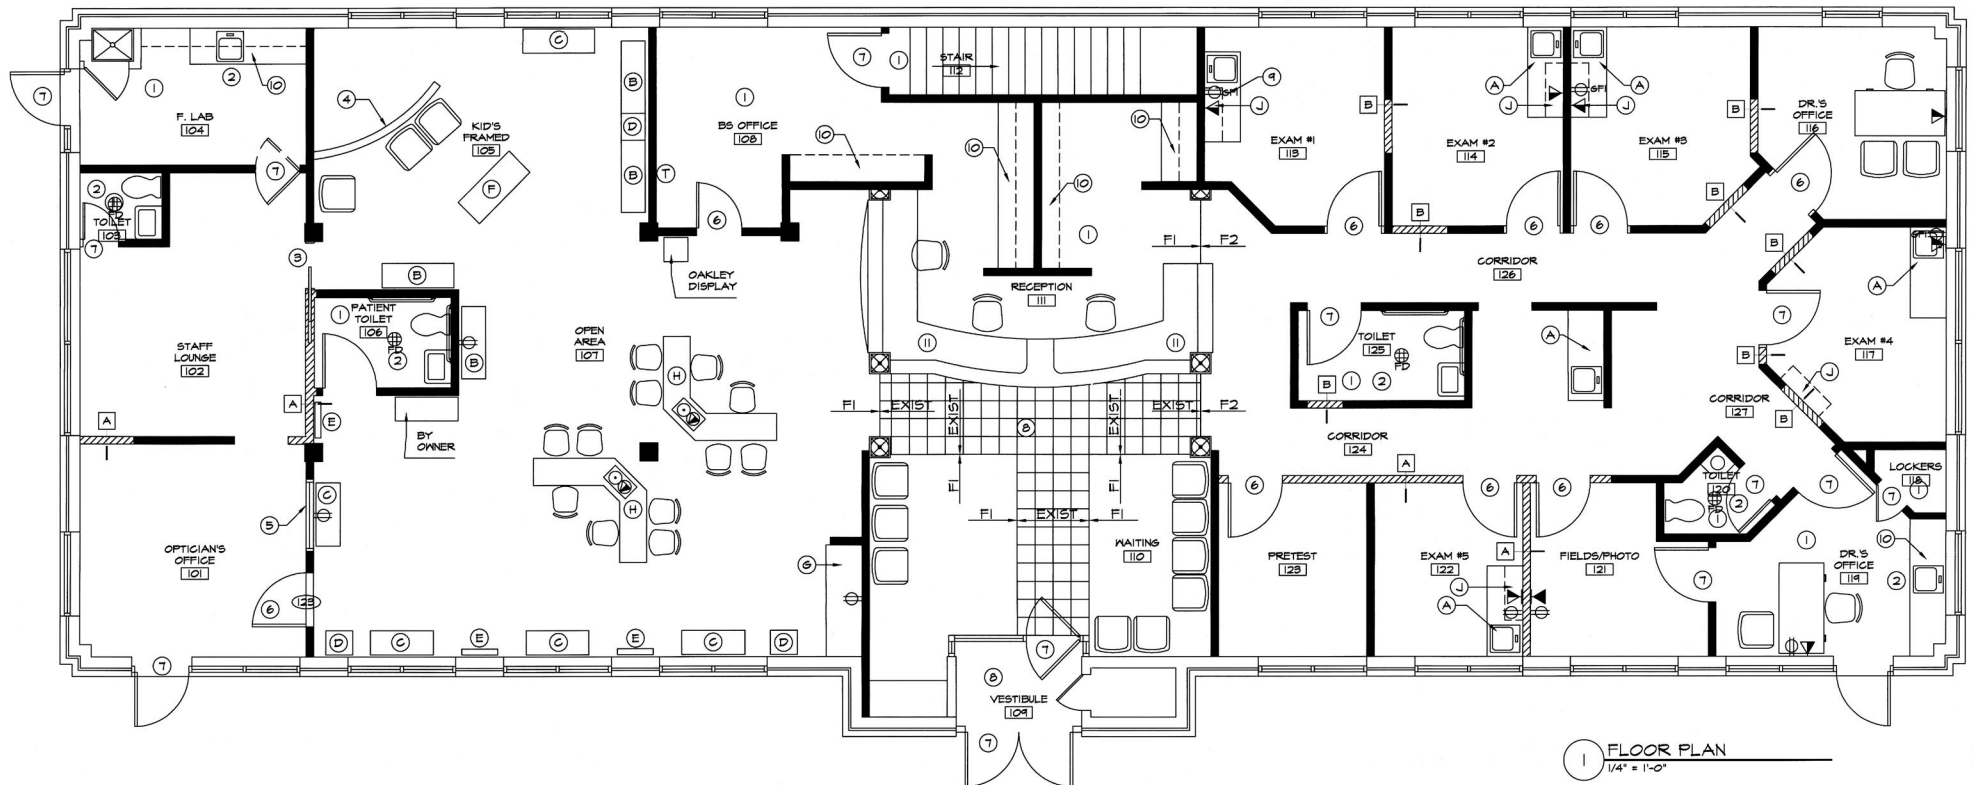

11305 Ash St

Leawood, Kansas

- Building Size: 3,885 SF
- High-end medical finishes with plumbing and exam rooms in-place
- Stand alone building with signage
- Small basement area for storage
- Primer location and demographics
- Lease Rate: \$25/SF NNN
- Current Net Charges: \$9.62/SF