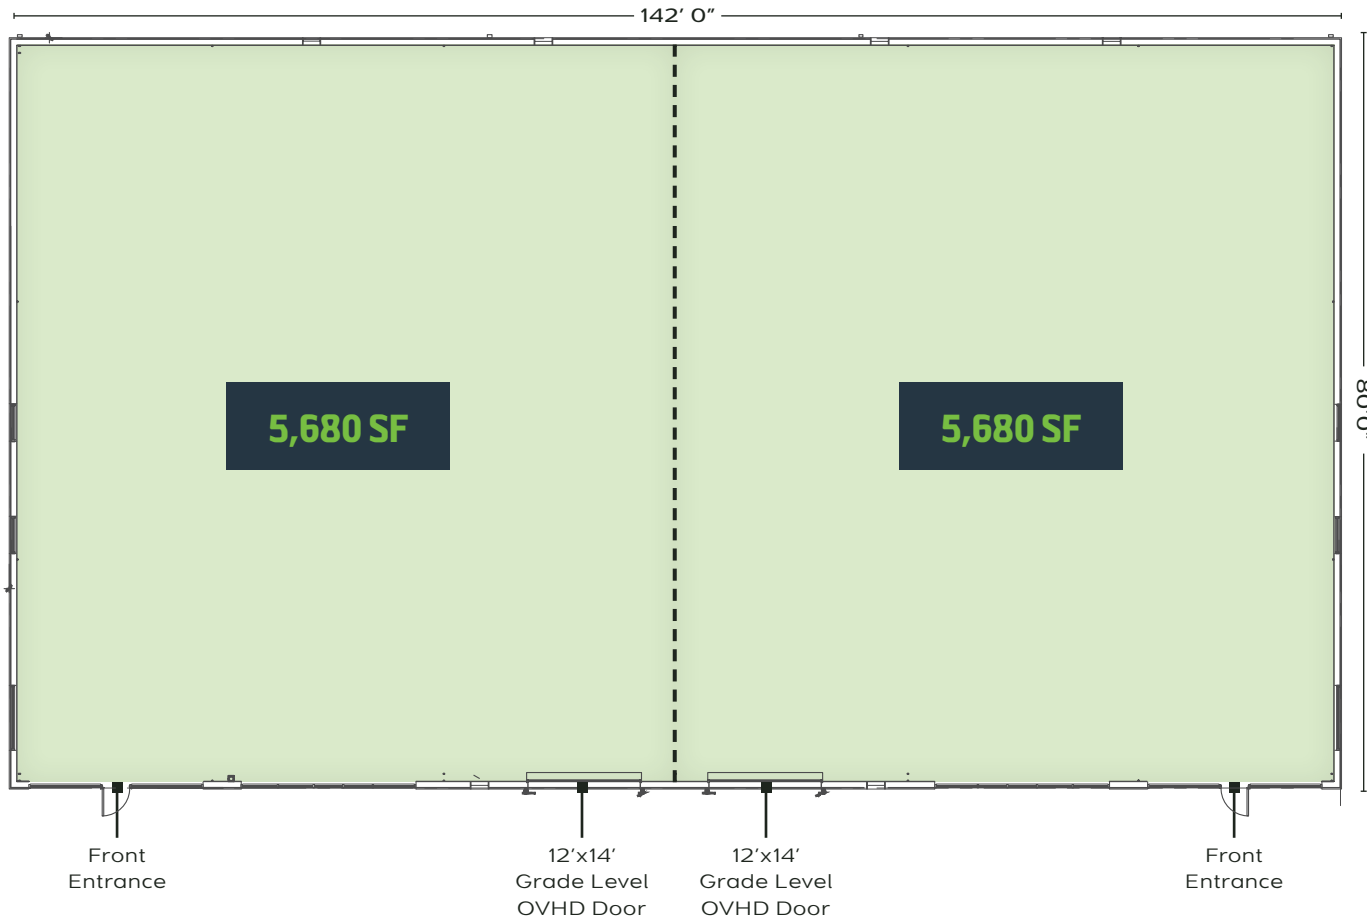

# FLOOR PLAN BUILDING 2

Multi Tenant Industrial  
11,360 SF

Note: all dimensions and square footages are approximate and subject to change

Available  Leased