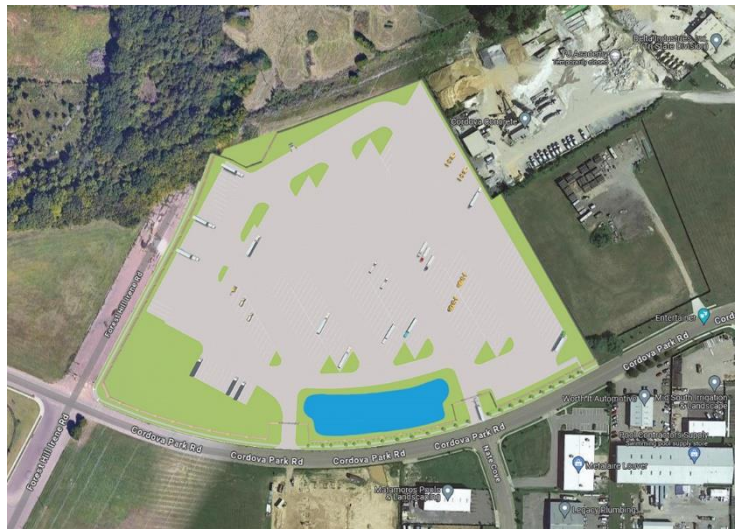

AVAILABLE FOR LEASE

Up to 20 Acres Parking/Drop Lot/Storage

9140 Cordova Park Road, Cordova TN 38018

Property Features:

Available up to 20 acres of
Parking, Drop Lot, or Storage.

- Fenced and Gated
- Fully Lit Lot with new LED lights
- 24/7 Secure Gated Access
- 24/7 Live Video Monitoring
- Month-to-Month or Term Deals available
- Free Wi-Fi
- Manage Your Account Online
- Convenient Location