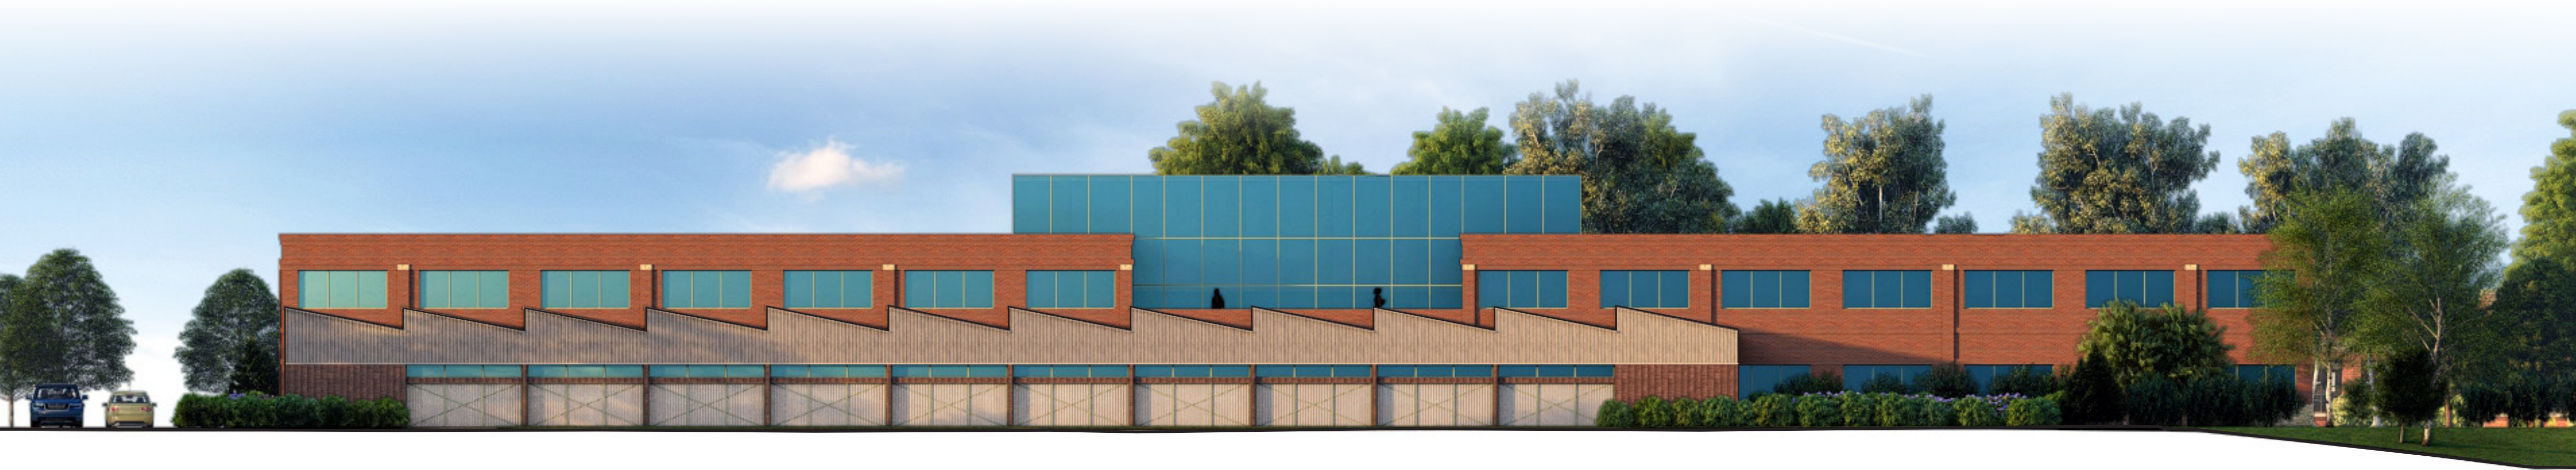

400 Lakeview Parkway
 400 Lakeview Pkwy,
 Vernon Hills, IL 60061

OWNER
PWA Continental Executive Parke, LP
 417 Thom Street
 Sewickley, PA 15143

ARCHITECT
Studio St Germain
 435 Beaver Street
 Second Floor
 Sewickley, PA 15143
 412.356.2148

1 Exterior Perspective
 scale: NTS

SEAL

KEY PLAN

NO.	DATE	REVISION

ISSUE/REVISION
Conceptual Design

PROJECT NUMBER
 2427

DRAWING TITLE
Perspectives

SCALE
 As Noted

DATE
 07.22.2024

DRAWING NUMBER

A100

1 Exterior Elevation
scale: NTS

2 Interior Perspective
scale: NTS

400 Lakeview Parkway
400 Lakeview Pkwy,
Vernon Hills, IL 60061

OWNER
PWA Continental Executive Parke, LP
417 Thorn Street
Sewickley, PA 15143