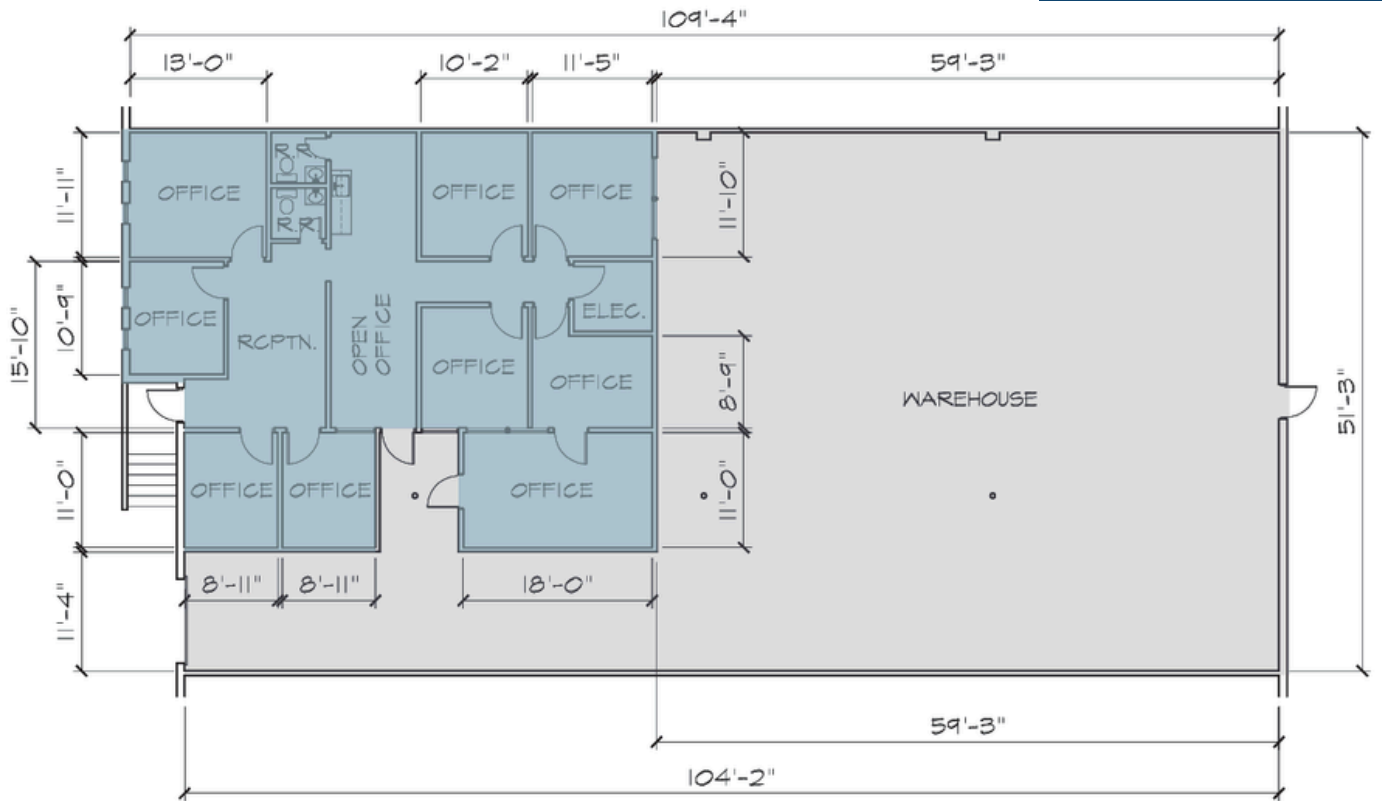

2425 MCIVER LANE

FOR LEASE • 5,555 - 11,110 SF

Available Space:

#120 - 5,555 SF

ALEX BRYAN
972.965.2878
abryan@richyoungcompany.com

JASON FINCH
972.948.8262
jason@richyoungcompany.com

RICH YOUNG, JR. | SIOR
214.563.1707
richjr@richyoungcompany.com

Owned by: