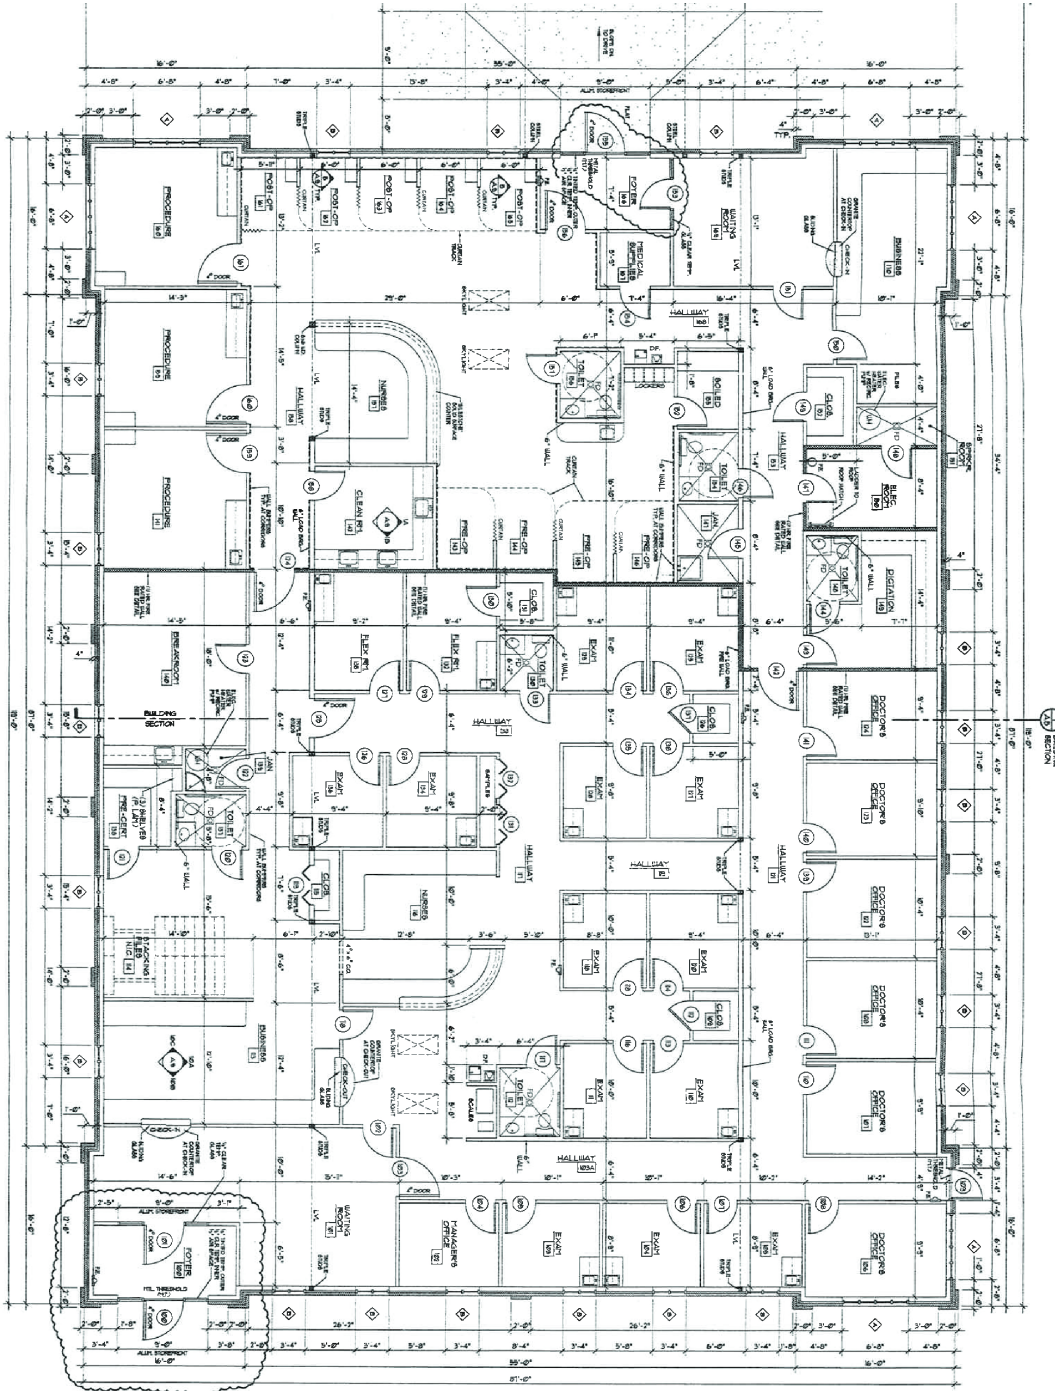

BUILT-OUT MEDICAL OFFICE SPACE | 4,000 - 9,794 SF

7402 DAVIDSON PKWY SOUTH

STOCKBRIDGE, GA 30281

FOR LEASE

FLOORPLAN

BUILT-OUT MEDICAL OFFICE SPACE | 4,000 - 9,794 SF | Georgia | 30f4

MITCH SMITH | 404-876-1640 x149 | Mitch@BullRealty.com
BULLREALTY.COM