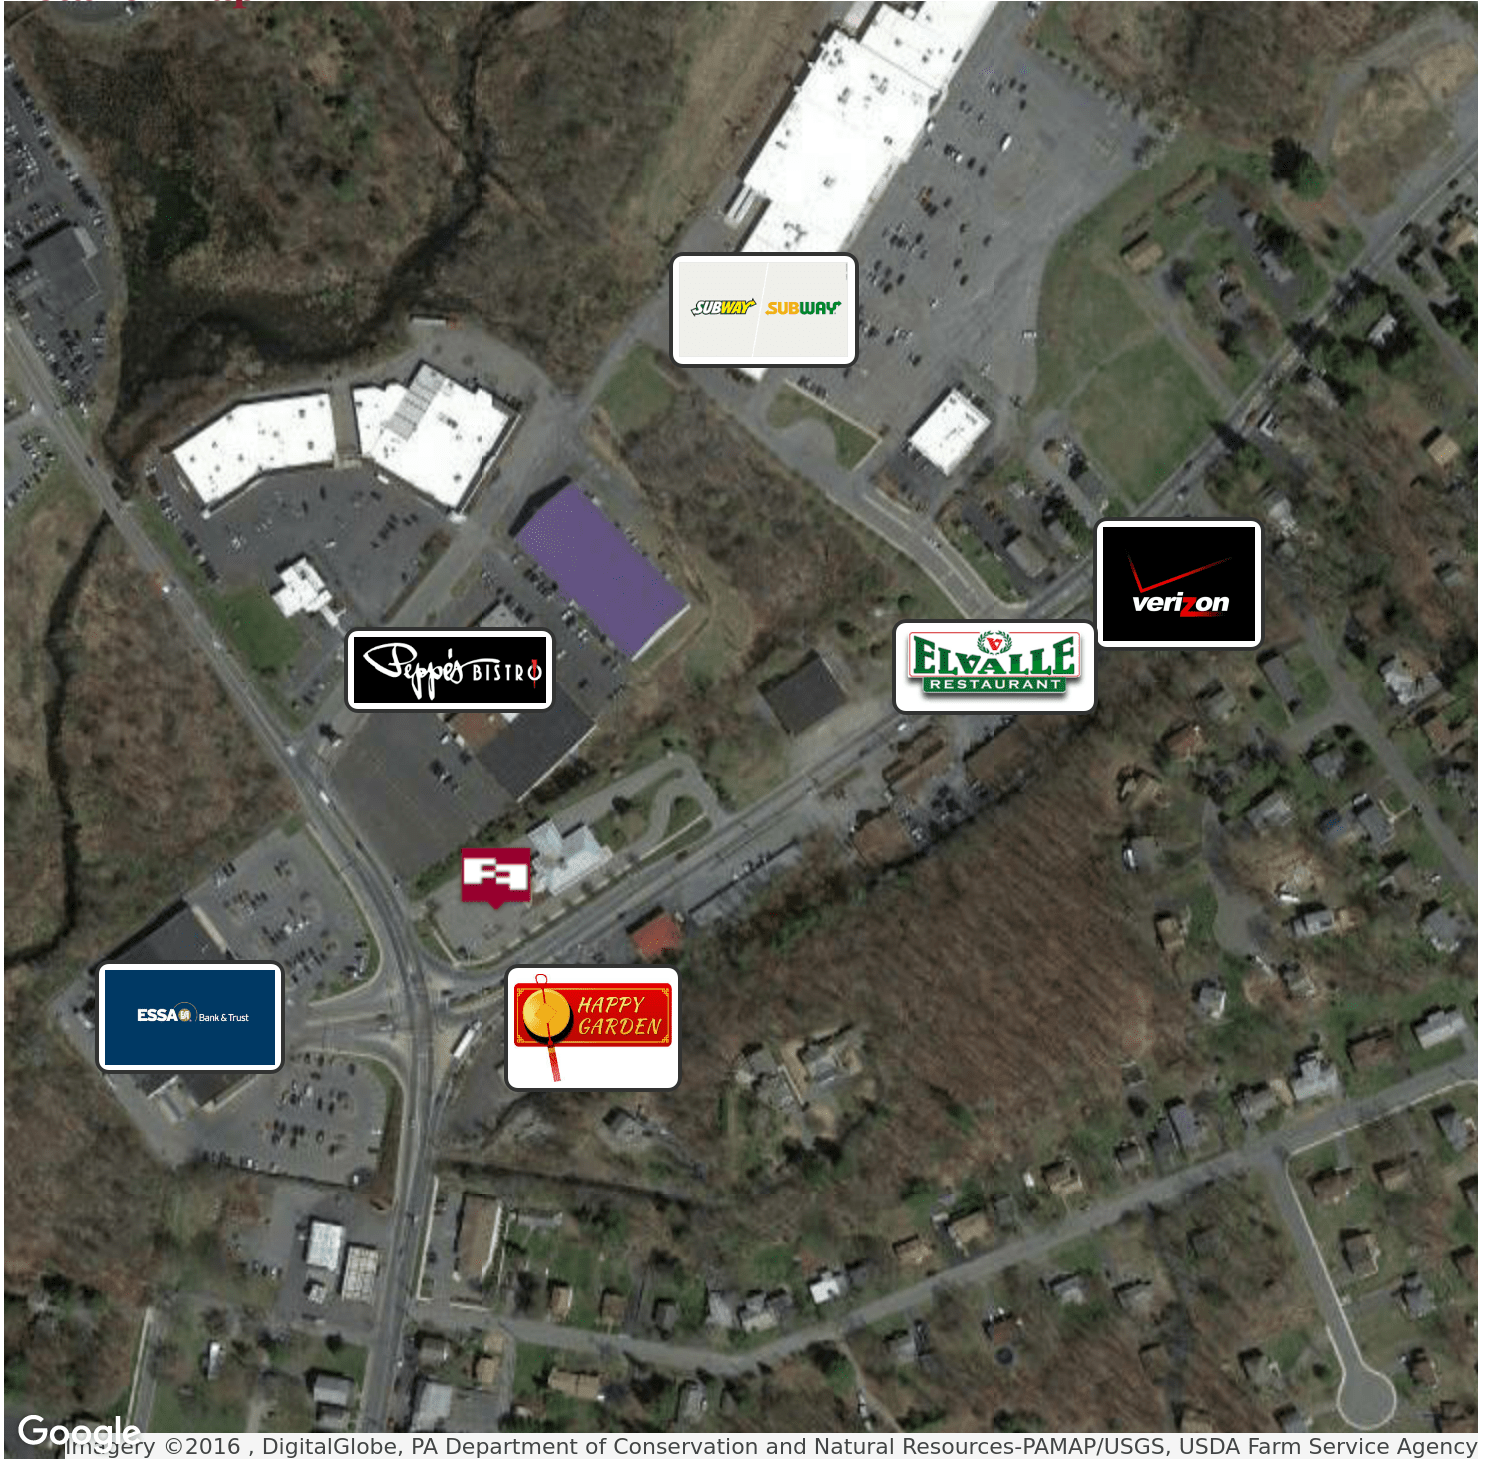

Retailer Map

CINDY MCDONNELL FEINBERG
cfeinberg@feinbergrea.com
Cell: 610.360.9733
5 Direct: 610.709.6231