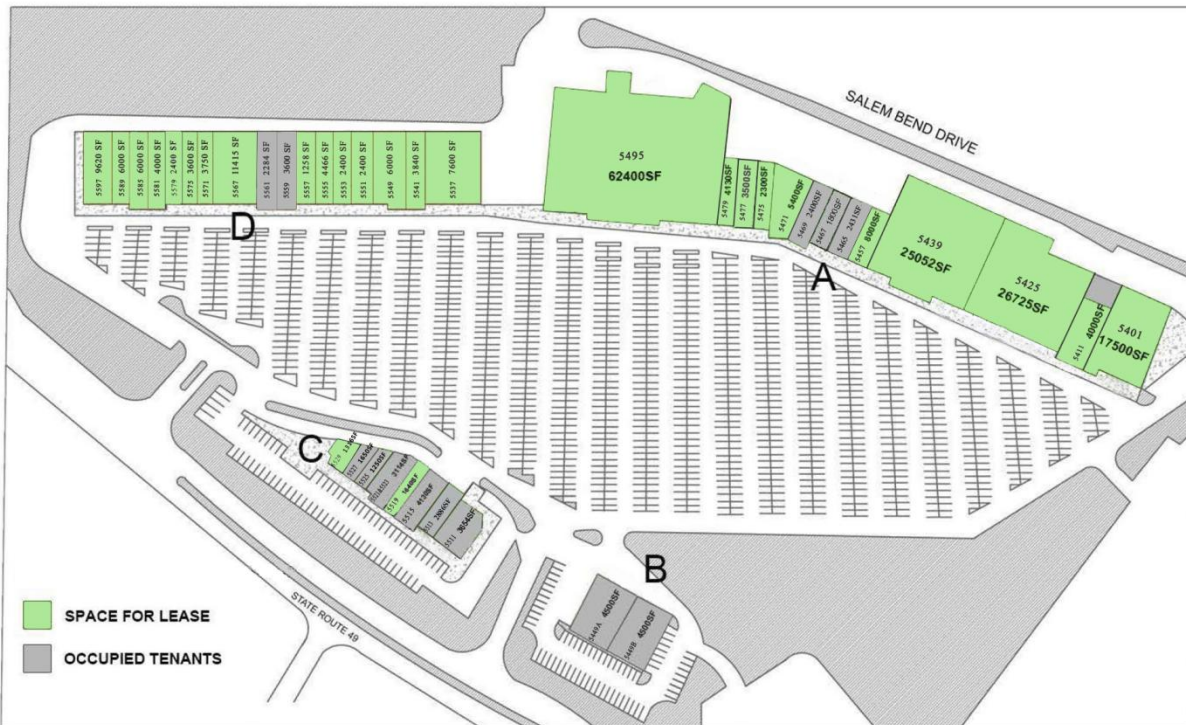

# Salem Consumer Square Shopping Center

Trotwood, OH 45426  
408-469-5999 800-616-5365  
<http://www.nationaleagle.com>

COME  
GROW  
WITH  
US.

apply now

- Salem Consumer Square Shopping Center is a 274,625 square foot center in Trotwood, Ohio, approximately seven miles northwest of the Dayton CBD.
- The center is home to a variety of strong tenants, including Check\$mart Financial, The Honey Baked , Sherwin Williams and more.
- The property benefits from it's location in a heavy retail corridor with frontage along the State Highway 49 (Salem Pike), with great visibility along Trotwood's retail thoroughfare on Salem Ave (Rt. 49).
- The center is surrounded by national and regional tenants, including Lowe's Home Improvement Center, Grandview Home Center Outlet and Home Depot.

## SALEM CONSUMER SQUARE 5597 SALEM AVENUE DAYTON, OH 45426

Building No.	Address	SQF	TENANT
A	5401	17500	Vacant
A	5411	4000	Vacant
A	5425	26725	Vacant
A	5439	25052	Vacant
A	5457	8000	Vacant
A	5465	2431	event decoration and design studio
A	5467	1800	HVAC Store
A	5469	2000	handmade candle and soap store
A	5471	5400	Vacant
A	5475	2300	Vacant
A	5477	3500	Vacant
A	5479	4130	Vacant
A	5495	62400	Vacant
B	5449A	4500	Pro Nails
B	5449B	4500	The Sherwin-Williams
C	5511	3654	Banquet Hall
C	5513	2886	Royal Grand Wellness Spa
C	5515	4130	The Honey Baked
C	5519	1640	Vacant
C	5521&5523	3114	CheckSmart Financial
C	5525	1250	salon business
C	5527	1650	Popppin Freshh
C	5529	1316	Vacant
D	5537	7600	Vacant
D	5541	3840	Vacant
D	5549	6000	Vacant
D	5551	2400	Vacant
D	5553	2400	Vacant
D	5555	4466	Vacant
D	5557	1258	Vacant
D	5559	3600	Pharmacy
D	5561	2284	Barbershop
D	5567	11415	Vacant
D	5571	3750	Vacant
D	5575	3600	Vacant
D	5579	2400	Vacant
D	5581	4000	Vacant
D	5585	6000	Vacant
D	5589	6000	Vacant
D	5597	9620	Vacant