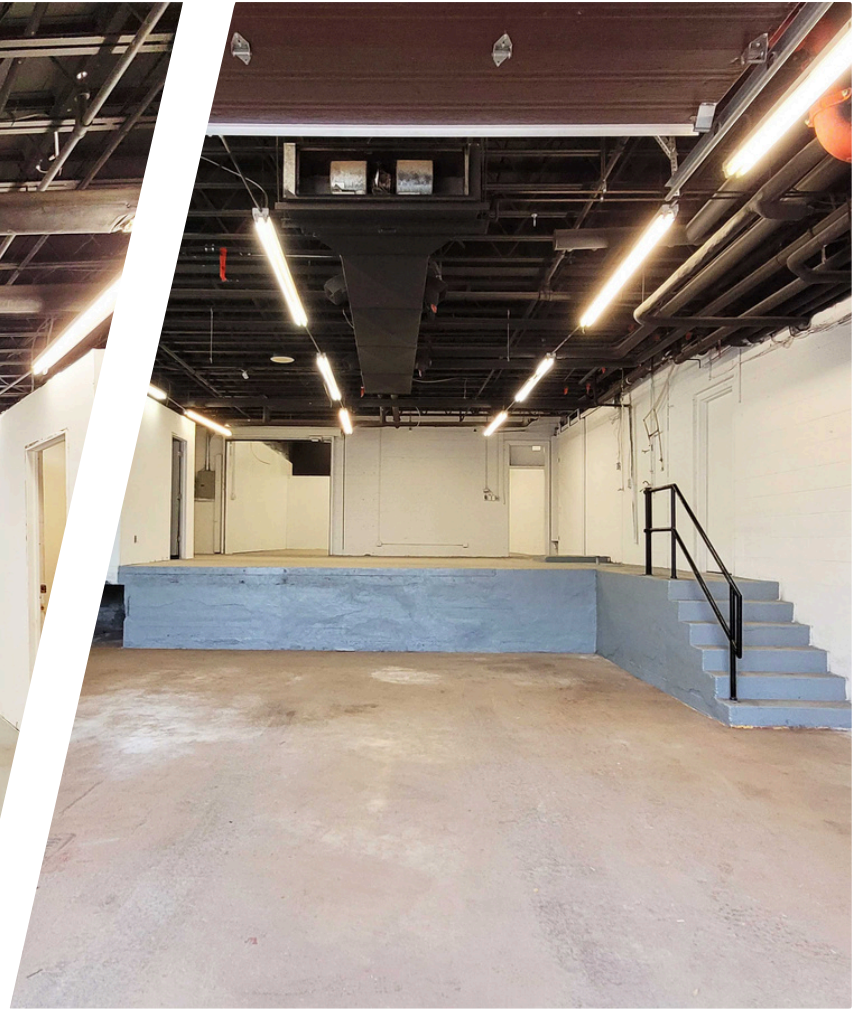

1546 Chatelain Ave.
OTTAWA, ONTARIO

THE PROPERTIES GROUP MANAGEMENT LTD.
236 Metcalfe Street, Ottawa, ON K2P 1R3

(613) 369-5635 / leasing@prpgrp.com
www.thepropertiesgroup.ca