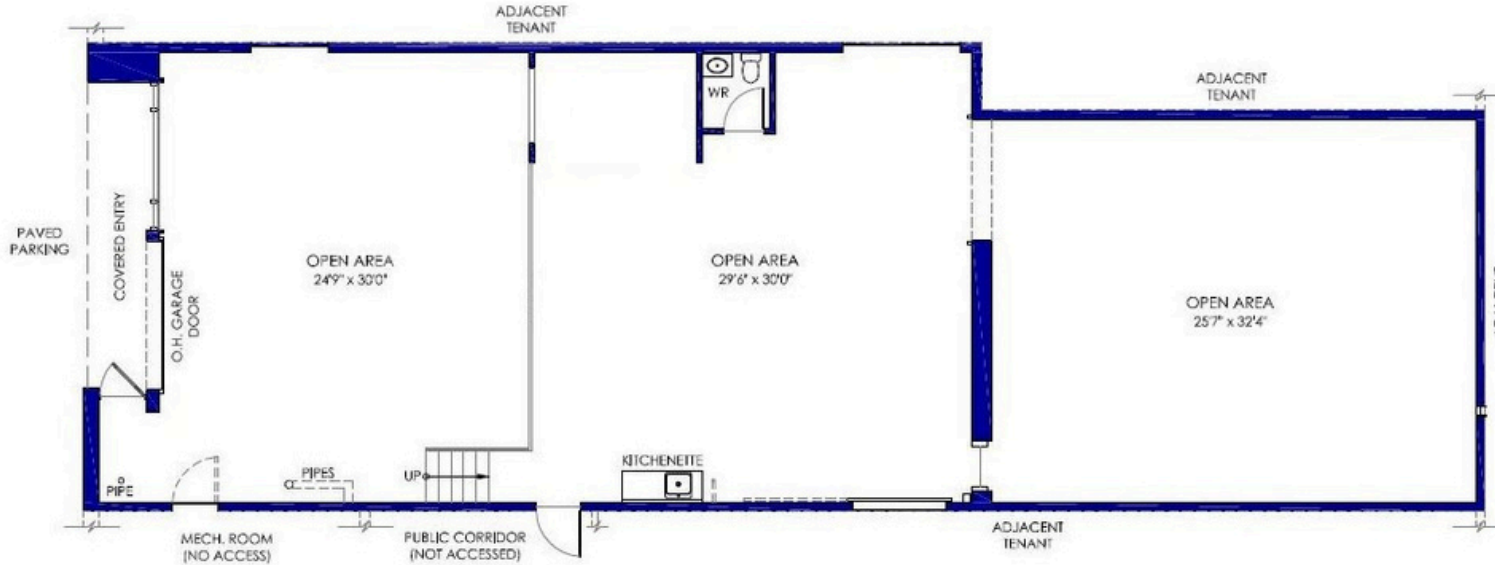

## FLOOR PLAN AND SITE PLAN

~2,841 square feet of gross leasable area

This site plan is not to scale and not to be relied upon.

THE ATTACHED DRAWINGS ARE PROVIDED FOR INFORMATION PURPOSES ONLY AND SHOULD NOT BE RELIED UPON. THE LANDLORD SHALL NOT BE HELD RESPONSIBLE FOR THE PURPOSE OF THE TENANT'S WORK AND SPACE PLANNING.

## UNIT OVERVIEW

This unit offers approximately 2,841 sq. ft. of versatile split-level industrial space, located in the Clarington area. It is just minutes from Carling Avenue and Highway 417. The space features an expansive storage, an at-grade loading dock with 14 ft. clearance, an overhead garage door for efficient loading and unloading, ceiling heights ranging from 8 to 13.5 ft., and convenient on-site parking.