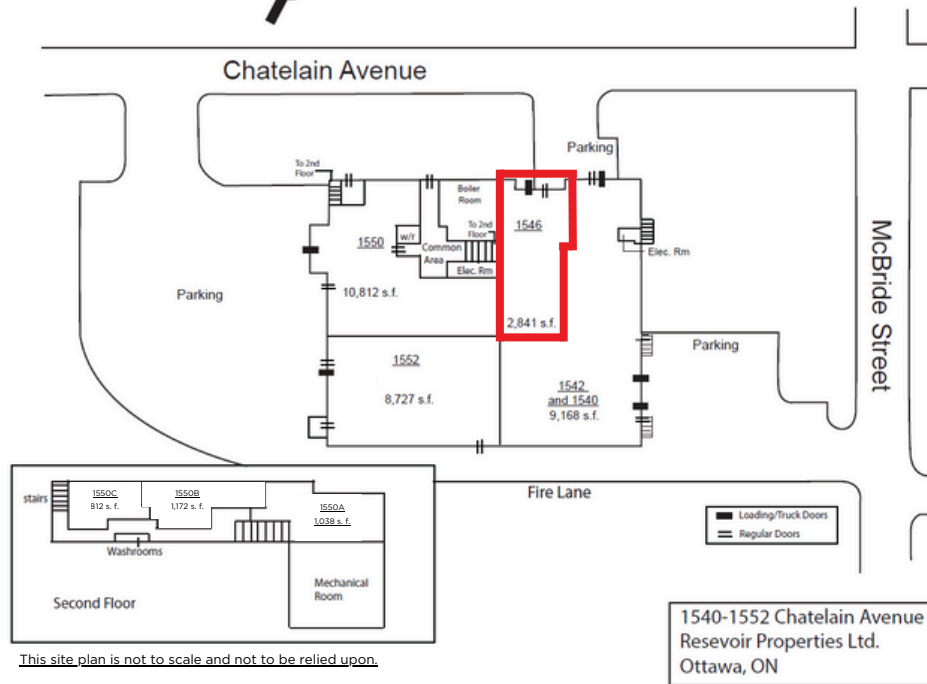

## FLOOR PLAN AND SITE PLAN

~2,841 square feet of gross leasable area

This site plan is not to scale and not to be relied upon.

THE ATTACHED DRAWINGS ARE PROVIDED FOR INFORMATION PURPOSES ONLY AND SHOULD NOT BE RELIED UPON. THE LANDLORD SHALL NOT BE HELD RESPONSIBLE FOR THE PURPOSE OF THE TENANT'S WORK AND SPACE PLANNING.

## UNIT OVERVIEW

This unit offers approximately 2,841 sq. ft. of versatile split-level industrial space, located in the Clarington area. It is just minutes from Carling Avenue and Highway 417. The space features an expansive storage, an at-grade loading dock with 14 ft. clearance, an overhead garage door for efficient loading and unloading, ceiling heights ranging from 8 to 13.5 ft., and convenient on-site parking.