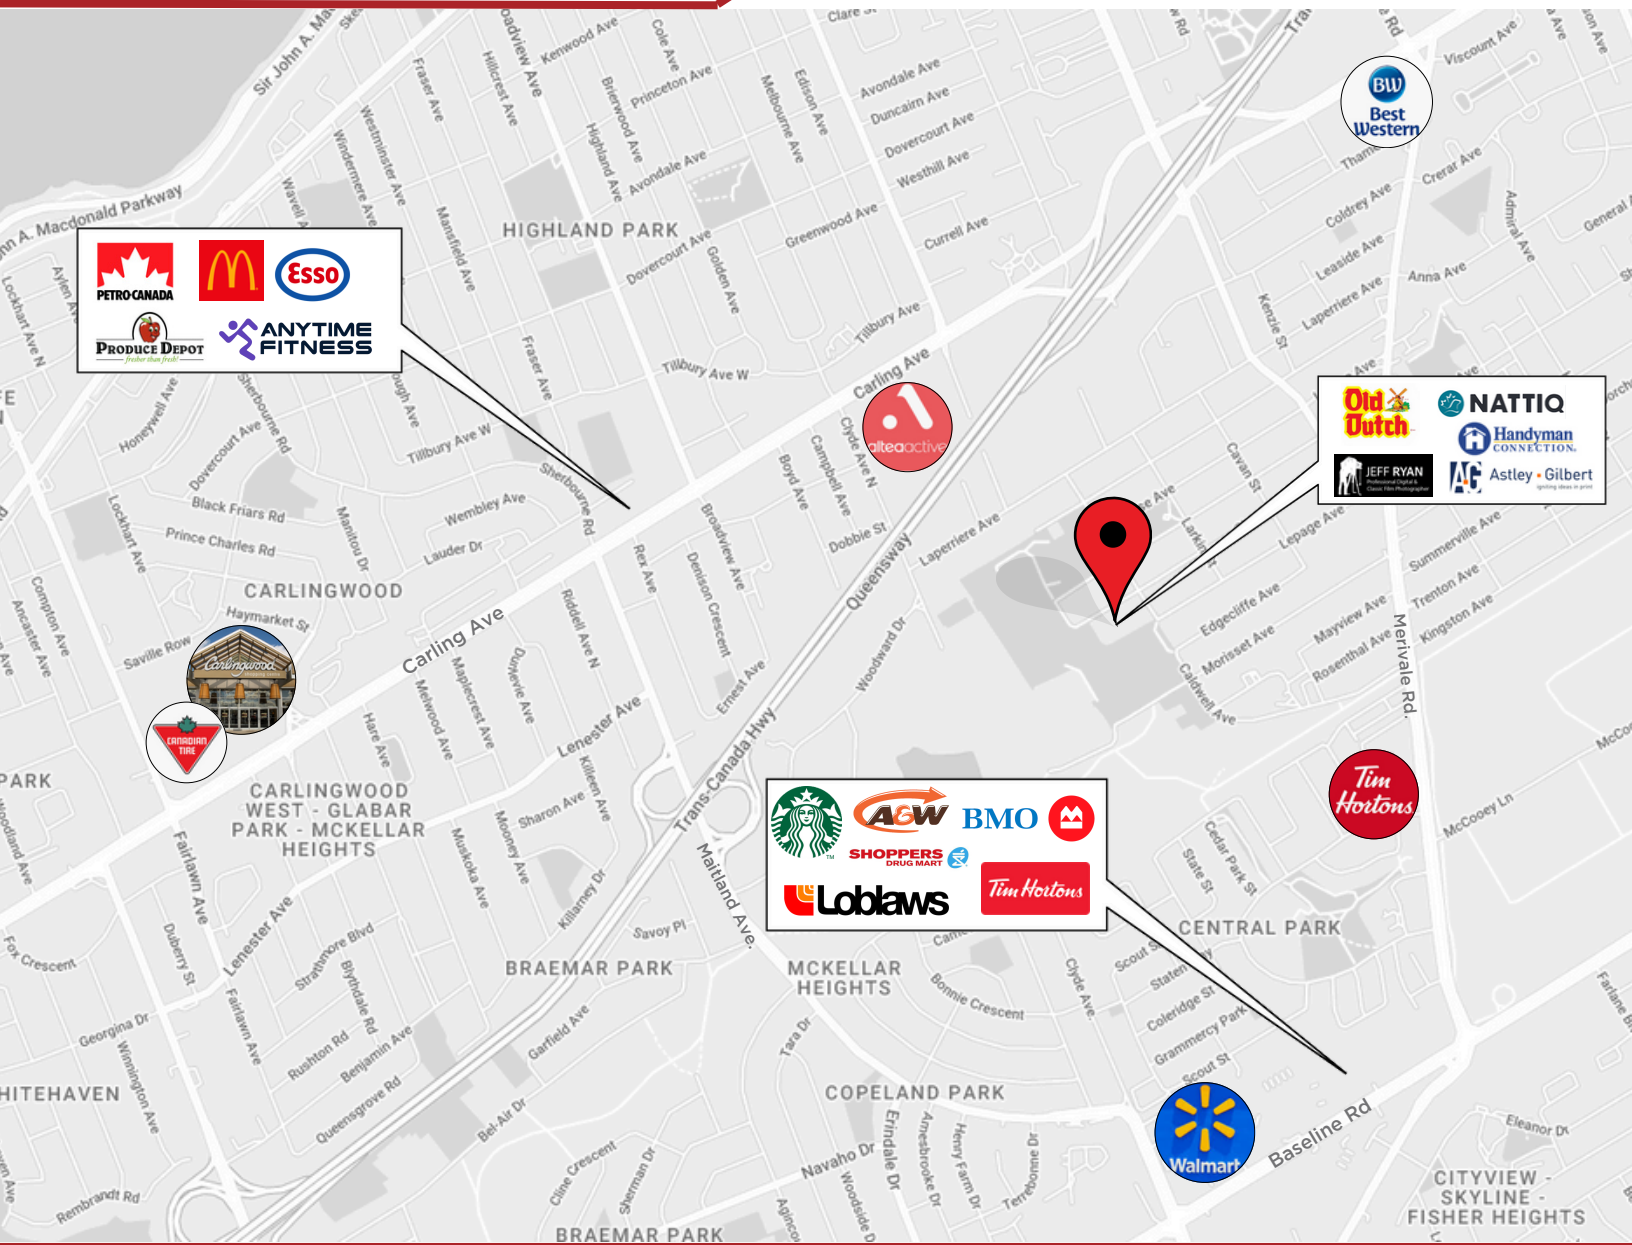

## UNIT OVERVIEW

This unit offers approximately 2,841 sq. ft. of versatile split-level industrial space, located in the Clarington area. It is just minutes from Carling Avenue and Highway 417. The space features an expansive storage, an at-grade loading dock with 14 ft. clearance, an overhead garage door for efficient loading and unloading, ceiling heights ranging from 8 to 13.5 ft., and convenient on-site parking.

## LOCATION DETAILS

- Public transit stop nearby
- Close to Carling Ave and Hwy. 417.
- Centrally located near the Woodward Industrial Park

Information contained herein has been obtained from sources that we deem to be reliable but is not warranted as such and does not form any part of any future contract. This offering may be altered or withdrawn at any time without notice.