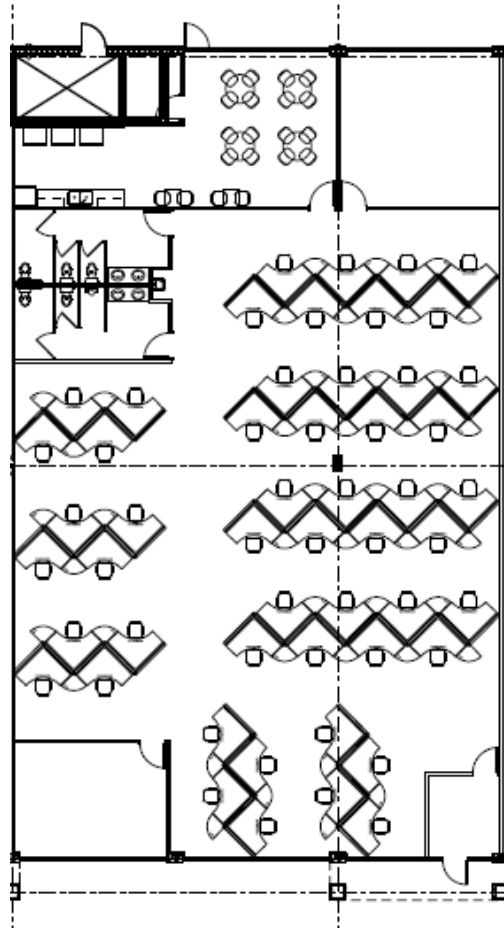

THE PARK AT FOWLER CROSSING

625 MOLLY LANE | SUITE 120 - 6,000 SF

WOODSTOCK, GA 30189

FURMAN WOOD 404.803.8412

fwood@skcr.com

CHRIS LITTLE 404.803.8270

clittle@skcr.com

JAKE PARKER 770.891.6429