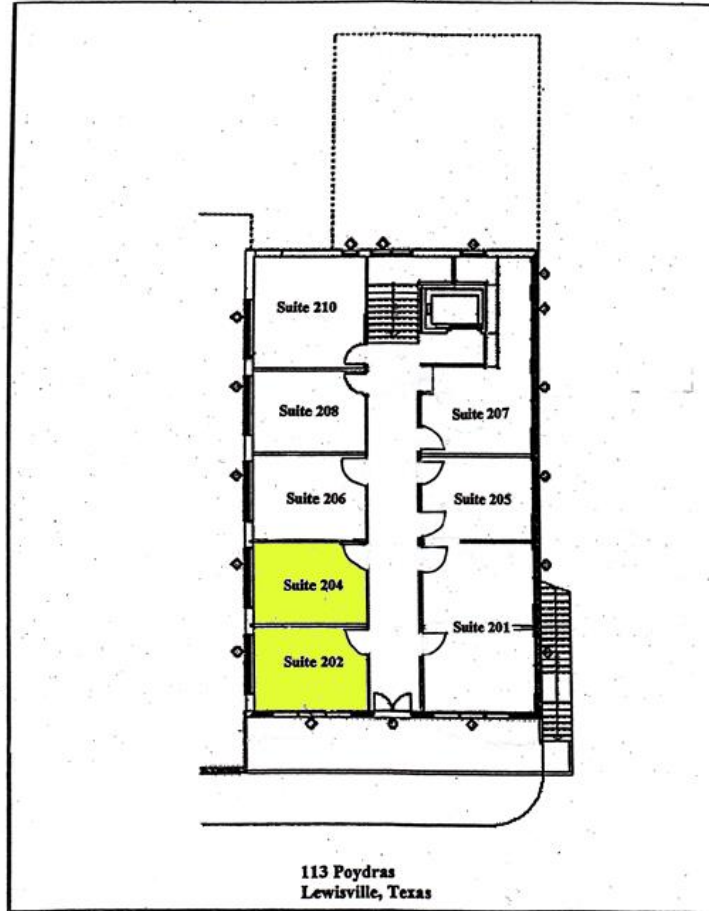

## 2 Single Executive Offices “OLD TOWN” Lewisville, TX

- Location:** 113 N. Poydras [Wayne Ferguson Plaza].  
2<sup>nd</sup> Floor – Elevator served – finished wooden staircase  
[Entrance off of Wayne Ferguson Plaza].
- Size:** Suite 202: Corner office fronting Main St. – windows on 2 walls.  
Suite 204: Window on 1 wall.
- Rent:** Suite 202: \$705.00/month.  
Suite 204: \$600.00/month.  
(Tenant's deal directly with Frontier Comm. for Internet).

FLOOR PLAN

This information is believed to be accurate, but no representation or warranty, express or implied, as to its accuracy or completeness is made by any party. The presentation of this property is submitted subject to errors, omissions, change of price or prior sale or lease or withdrawal without notice.