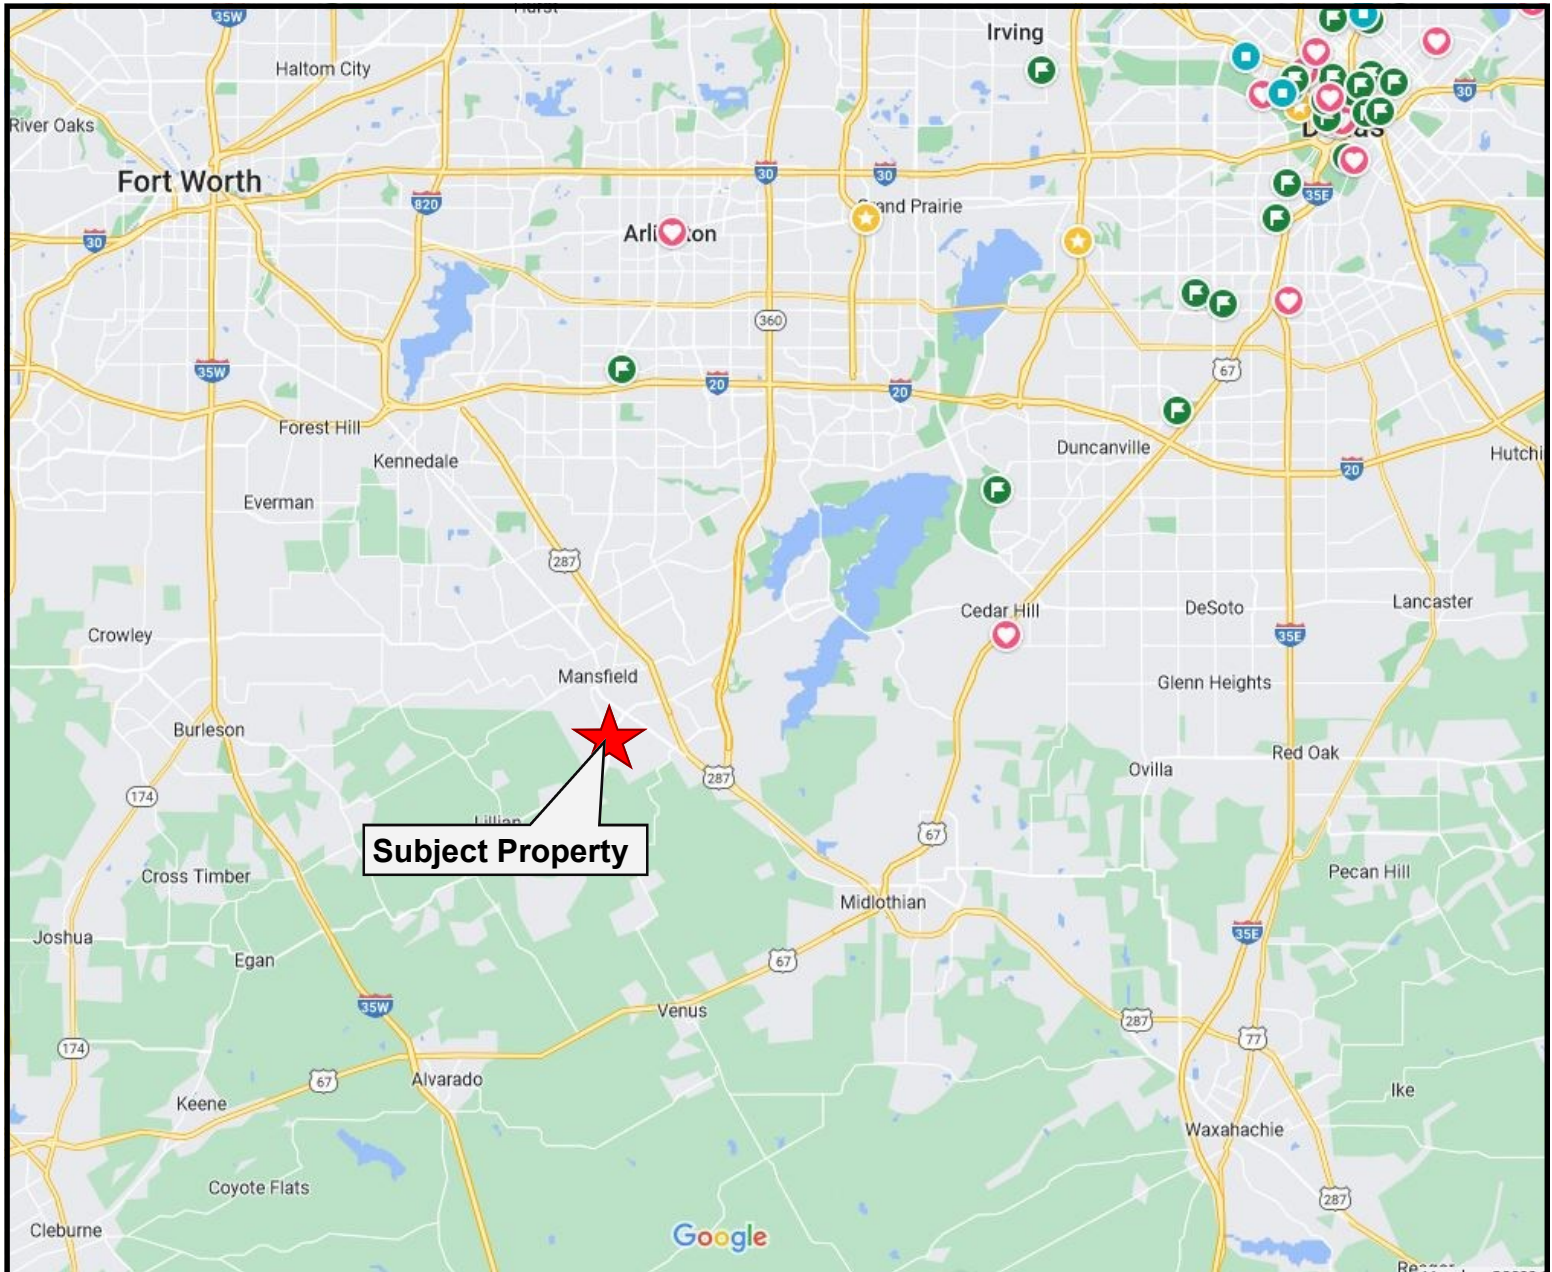

Contact: Sarah R. Mitchell

M: 469-569-3019

O: 972-296-2856

sarahm@moteandassociates.com

326 Cooper Street, Suite A1

Cedar Hill, TX 75104

Area Map

350 English Trail, Venus, TX