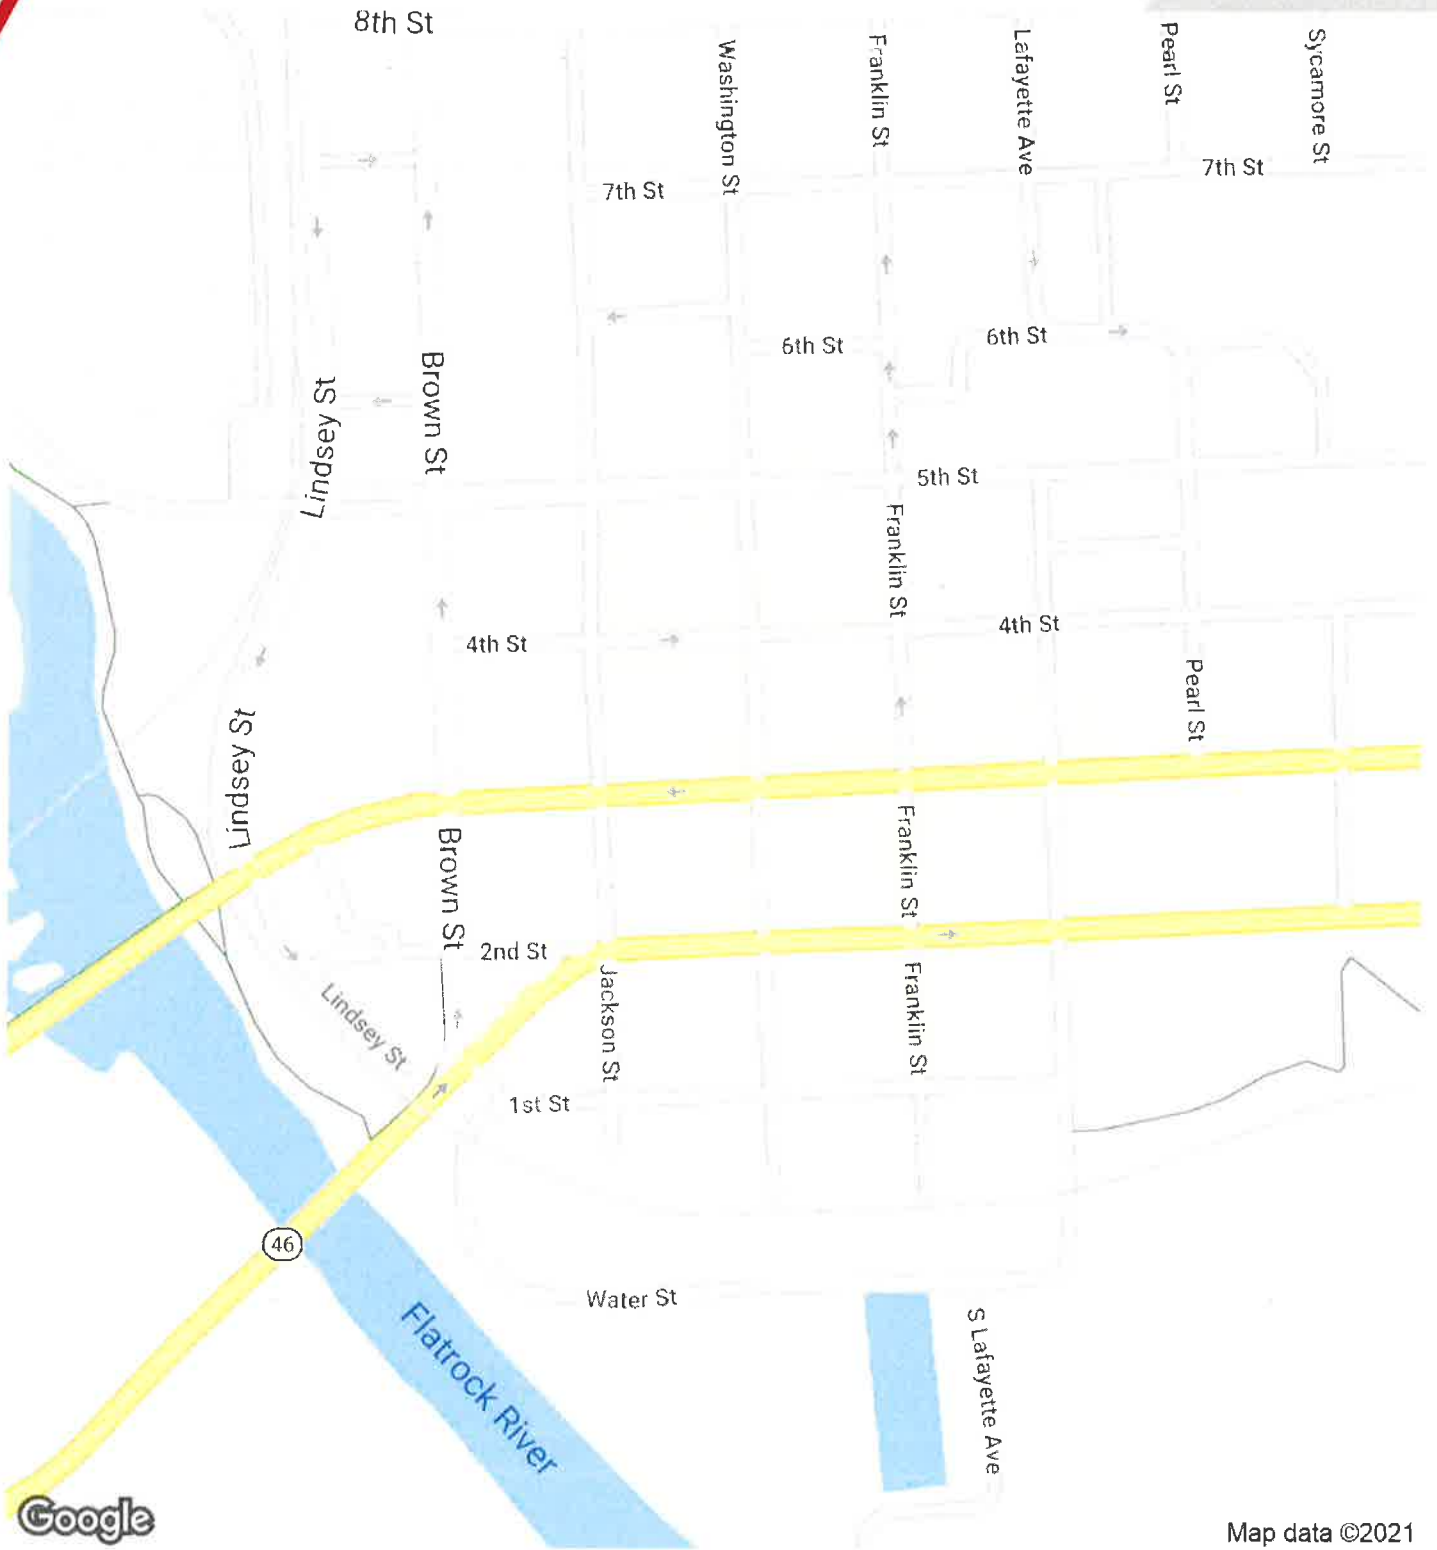

8464 N 600 E

Hope, IN

// 8

Map data ©2021

TARA JAMES (BOARD)
Principal / Broker
812.378.7955
tara@breedencommercial.com

FOR SALE