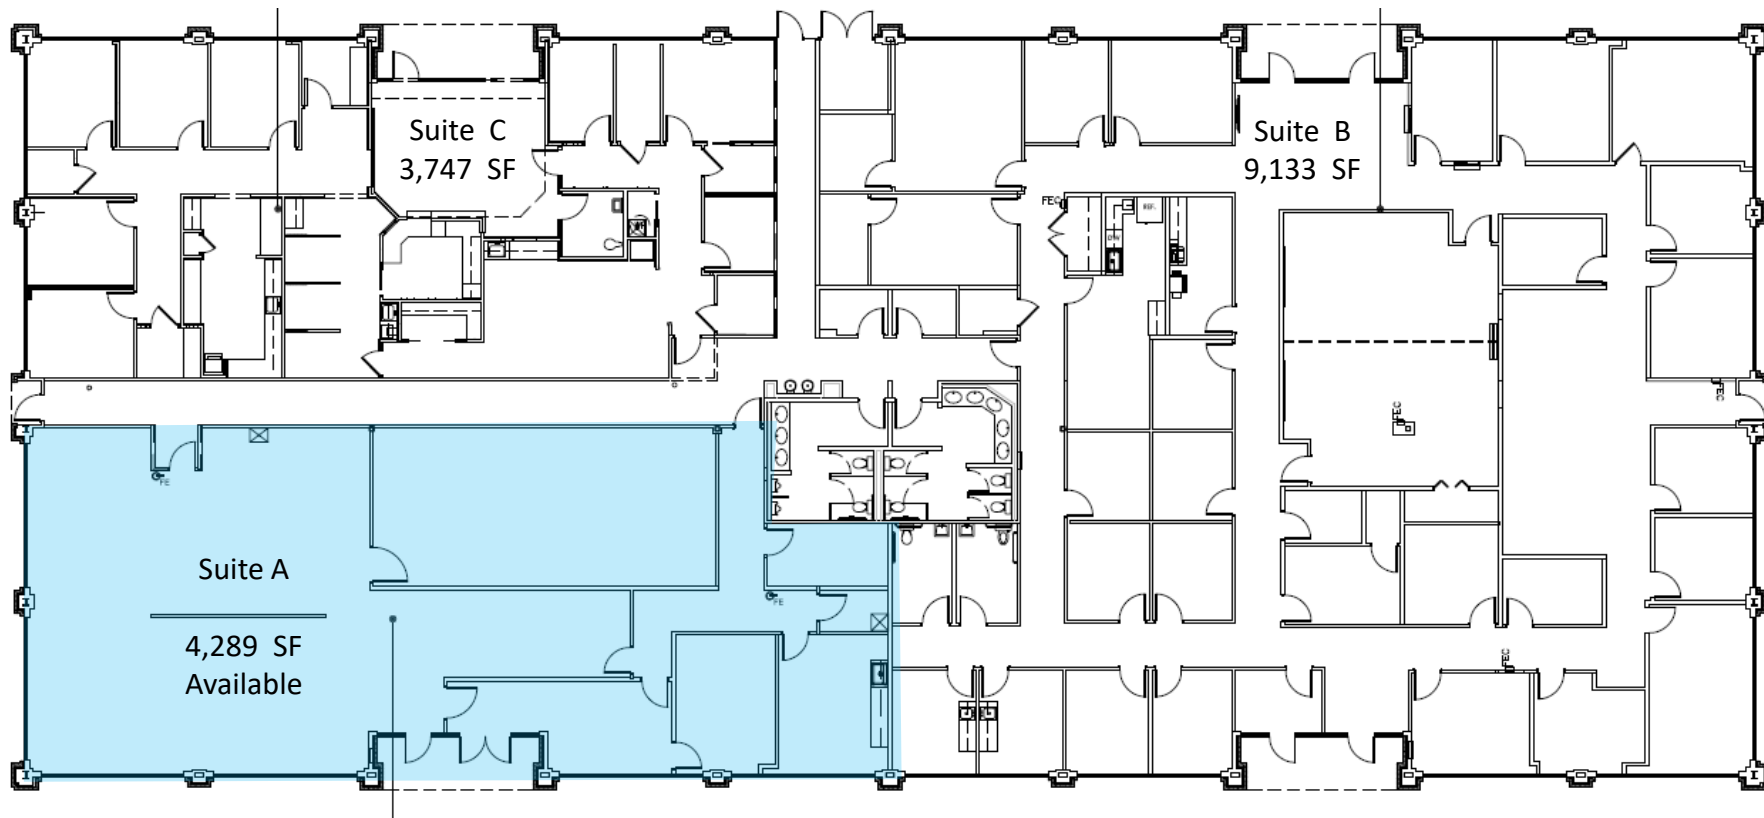

Century Place

3103 Clairmont Road NE, Atlanta, GA 30329

Candy McIntyre
Vice President, Leasing

Direct: 770.623.2099

Mobile: 404.408.9788

cmcintyre@BrandProperties.com

BRAND Real Estate Services

6224 Sugarloaf Parkway, Suite 200
Duluth, Georgia 30097

770.476.4801 BrandProperties.com