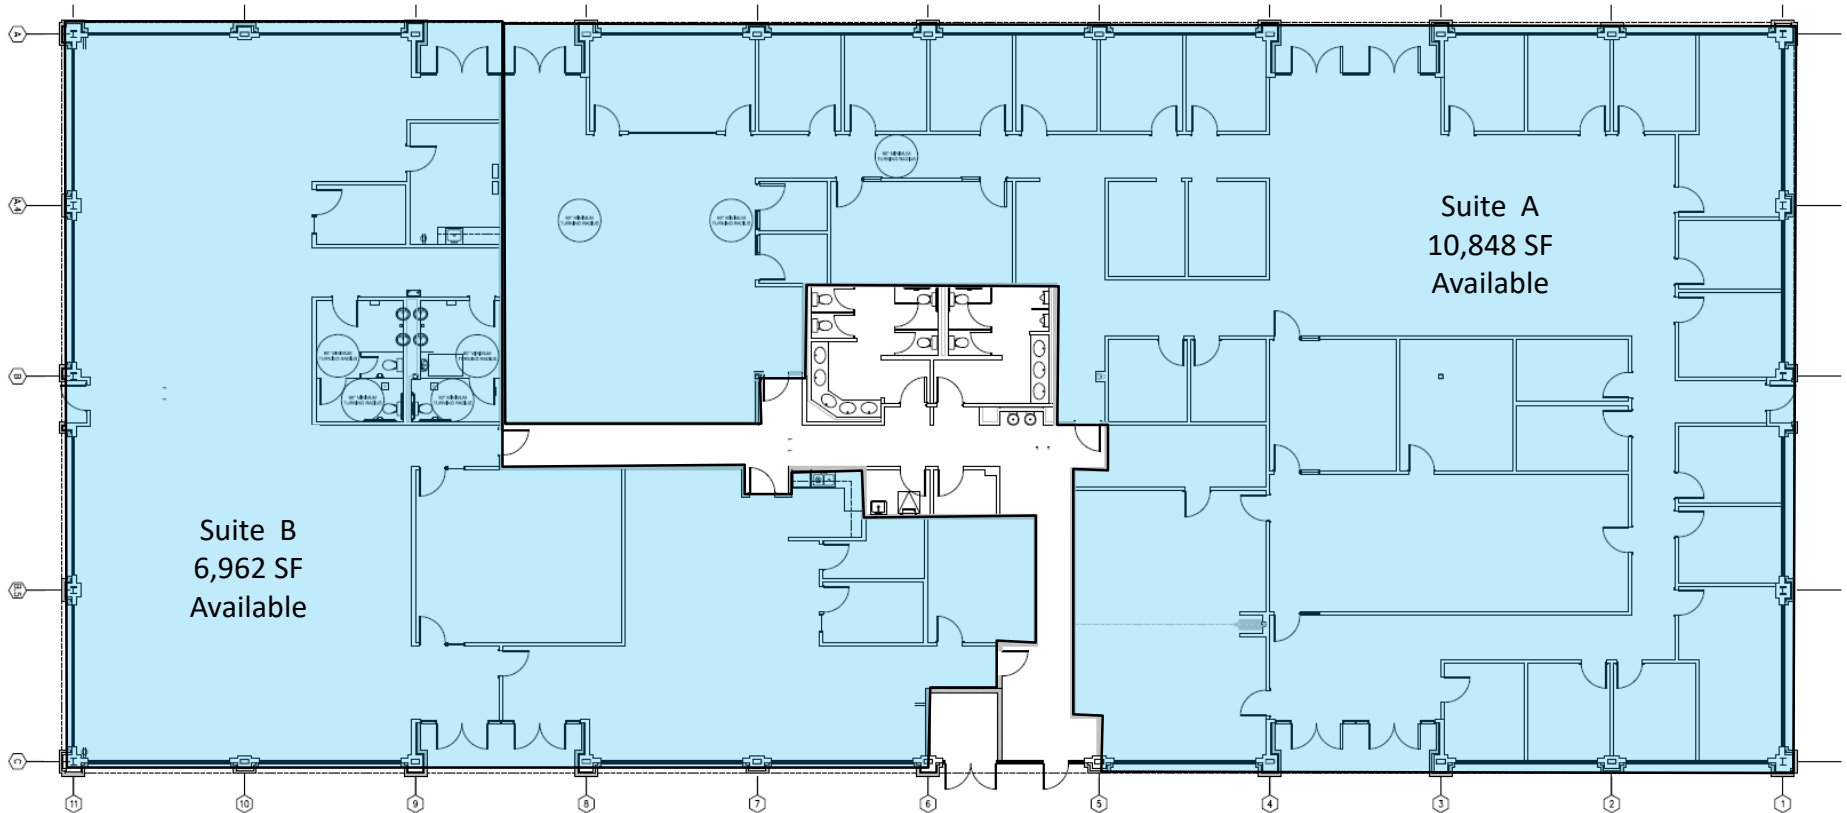

cmcintyre@BrandProperties.com

BRAND Real Estate Services

6224 Sugarloaf Parkway, Suite 200
Duluth, Georgia 30097

770.476.4801 BrandProperties.com

Century Place

3111 Clairmont Road NE, Atlanta, GA 30329

Whole Building
17,810 SF Available