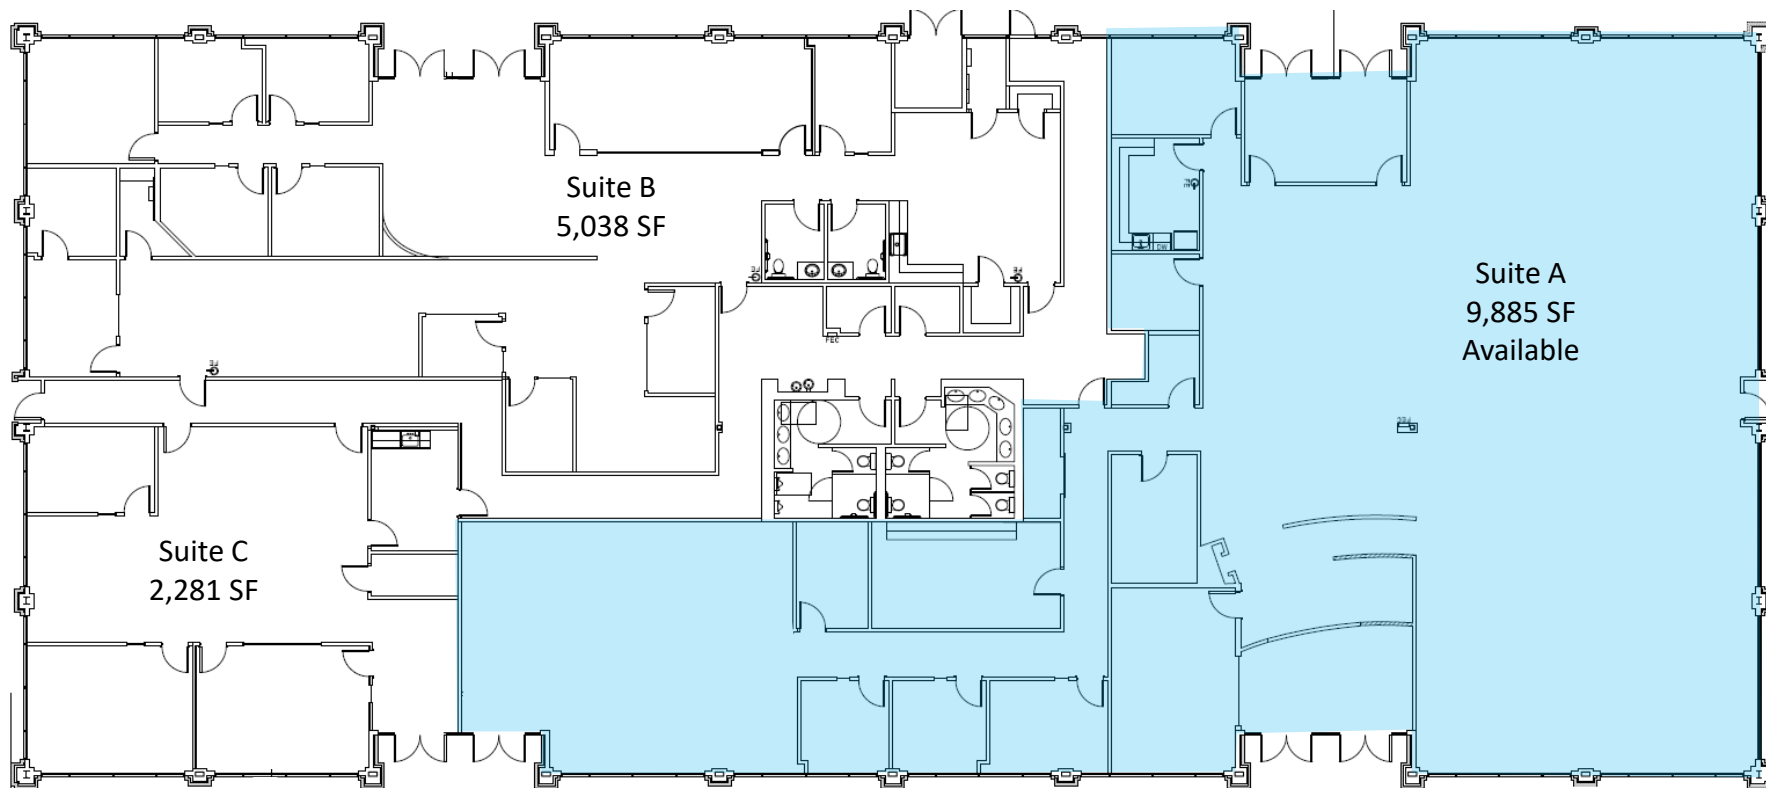

Century Place

3107 Clairmont Road NE, Atlanta, GA 30329

Candy McIntyre
Vice President, Leasing

Direct: 770.623.2099

Mobile: 404.408.9788

cmcintyre@BrandProperties.com

BRAND Real Estate Services

6224 Sugarloaf Parkway, Suite 200
Duluth, Georgia 30097

770.476.4801 BrandProperties.com