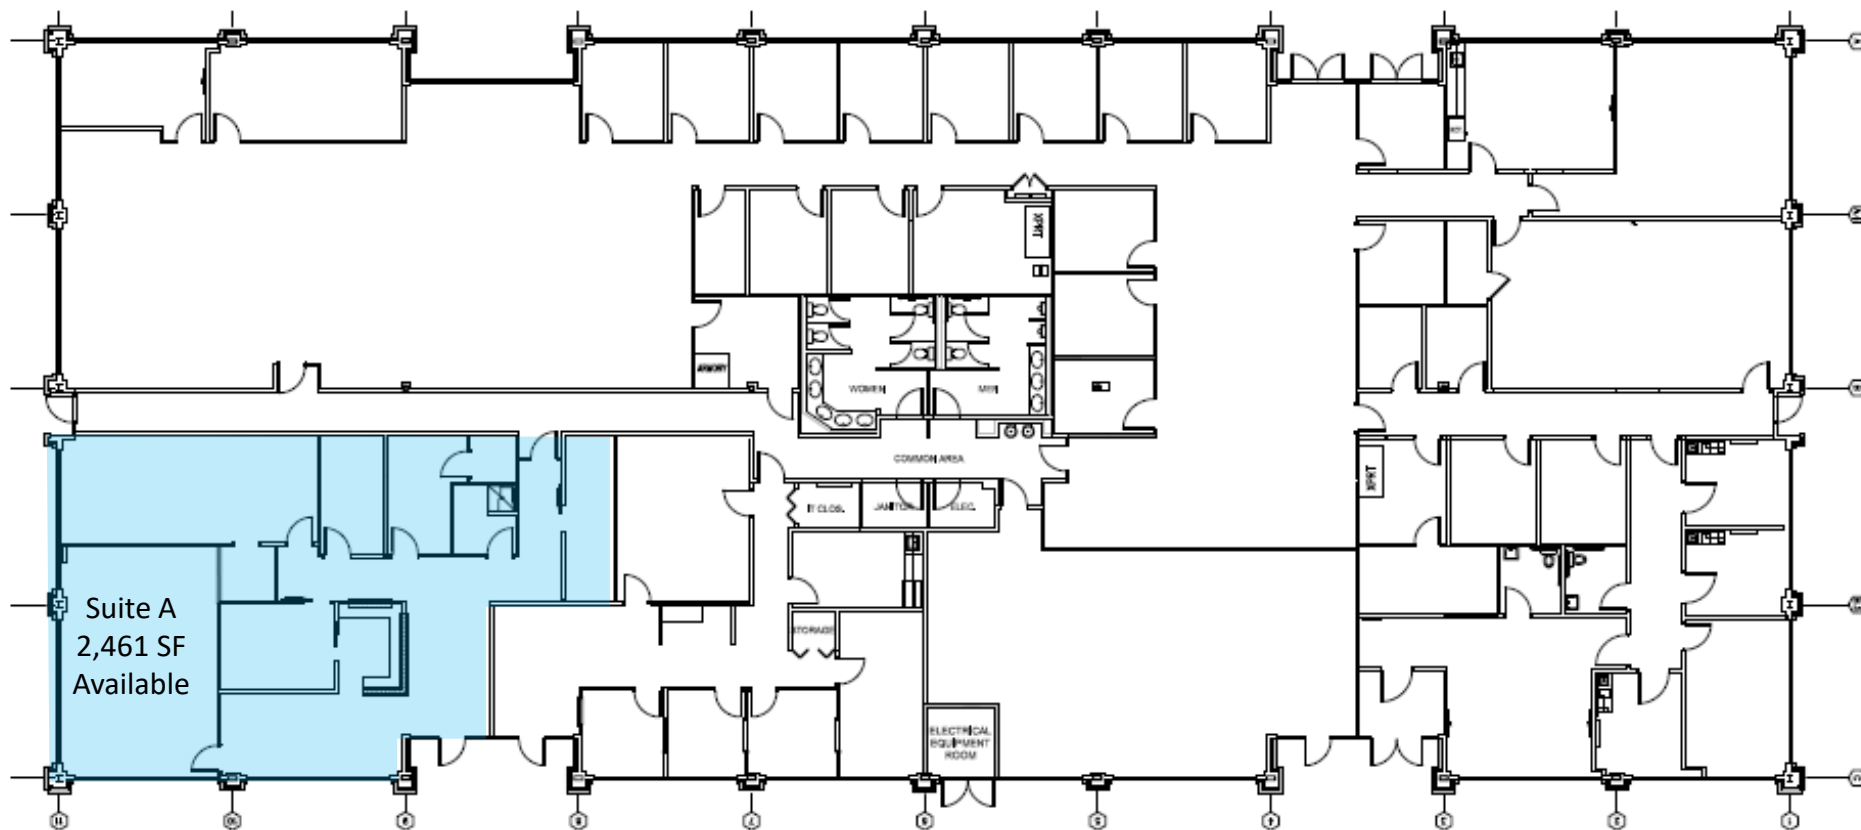

Century Place

3101 Clairmont Road NE, Atlanta, GA 30329

Candy McIntyre
Vice President, Leasing

Direct: 770.623.2099

Mobile: 404.408.9788

cmcintyre@BrandProperties.com

BRAND Real Estate Services

6224 Sugarloaf Parkway, Suite 200
Duluth, Georgia 30097

770.476.4801 BrandProperties.com