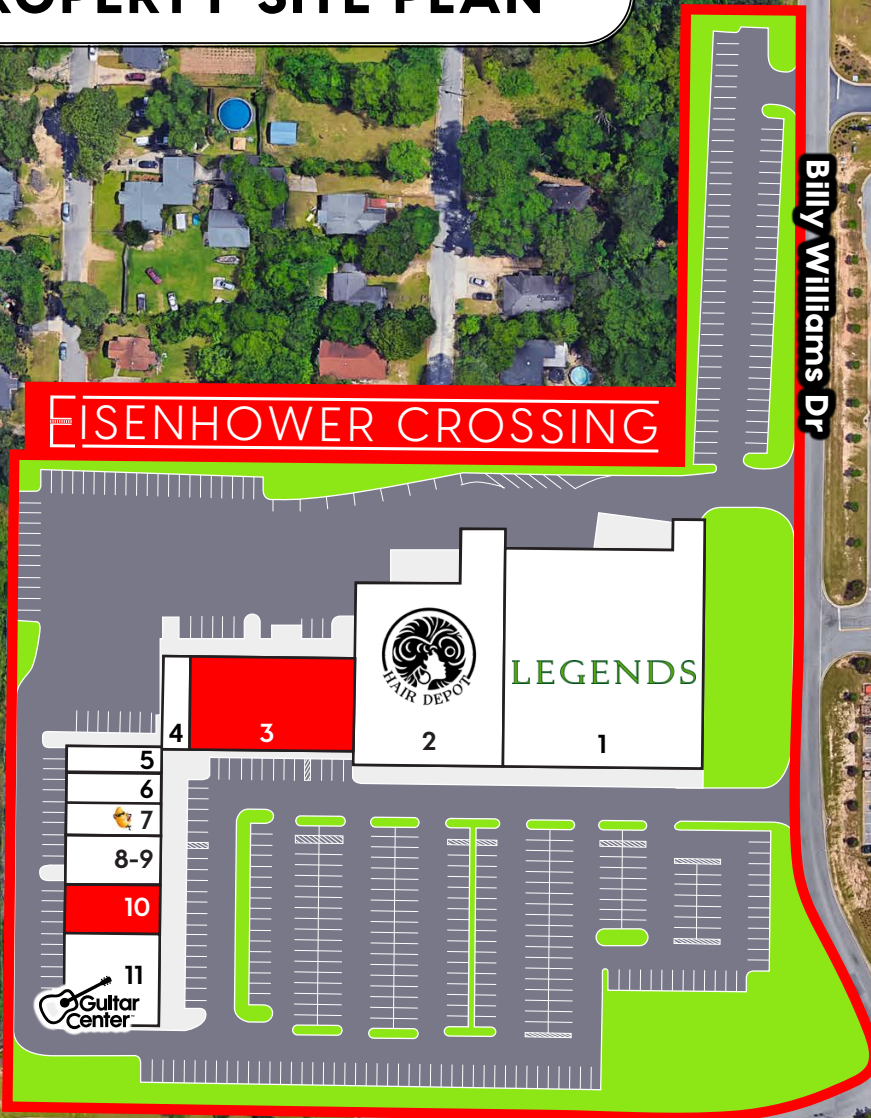

EISENHOWER CROSSING

4551 BILLY WILLIAMSON DR | MACON, GA 31206

±10,960 SF
AVAILABLE

LEGENDS FITNESS

PENNMARK

FOR LEASE
±2,141 - 10,960 SF

1000 Germantown Pike, Suite A-2 | Plymouth Meeting, PA 19462
www.pennmark.com | Call or Text: 267-326-3709

JUSTIN BARTHOLOMEW
justin@pennmark.com

EISENHOWER CROSSING

4551 BILLY WILLIAMSON DR | MACON, GA 31206

±3,000 SF AVAILABLE

±10,960 SF AVAILABLE

PROPERTY OVERVIEW

Eisenhower Crossing Shopping Center is the 3rd phase of a 721,655 square foot regional shopping center encompassing 12.67 acres located on Presidential Parkway approximately, 1 mile east of the I-75/Eisenhower Parkway interchange. The 82,488 square foot center is adjacent to Home Depot in a major retail node with Lowe's, Sam's Club, Walmart, Kroger, Best Buy, Harbor Freight, Haverty's and Ross nearby.

DEMOGRAPHICS	1 MILE	5 MILES	10 MILES
POPULATION	4,101	92,764	160,055
TOTAL HOUSEHOLDS	1,931	41,869	73,326
AVERAGE HHI	\$29,596	\$46,477	\$54,046

JOIN CURRENT RETAILERS

PROPERTY SITE PLAN

#	TENANT	SIZE
1	Legends Fitness	30,690 SF
2	Hair Depot	20,087 SF
3	Available	10,960 SF
4	Eleven Barber Shop Lounge	2,141 SF
5	Bombshell Beauty	1,600 SF
6	Angel's Multiservices & Insurance	2,028 SF
7	Antojitos Mexicanos	1,943 SF
8-9	Signature Men's Footwear and Apparel	4,039 SF
10	Available	3,000 SF
11	Guitar Center	6,000 SF

Waffle House

Harley-Davidson
Motorcycles

Eisenhower Crossing
Guitar Center
Legends
Bombshell Beauty

Dick's Warehouse
Sporting Goods Sale Store
Shoe Carnival
Sally Beauty
GameStop
GNC
Bath & Body Works

Zaxby's