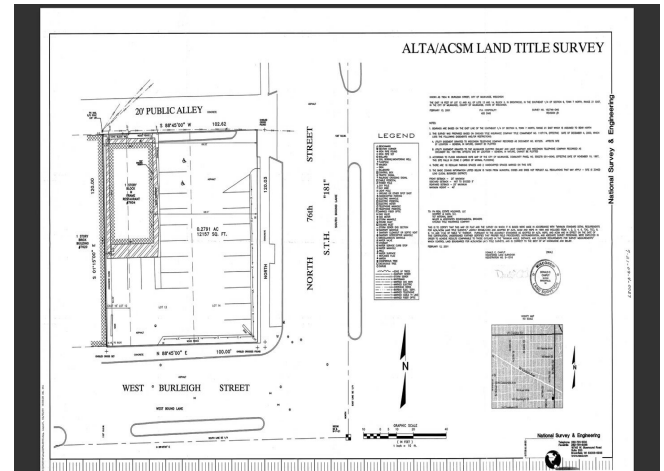

# Vacant Fast Food Restaurant

\$700,000

Former Fast Food Restaurant located on a prime corner lot at the busy intersection of N 76th & W Burleigh Streets in Milwaukee, WI. It was fully remodeled from the floor up in 1990 for a Pizza Hut store. Pizza Hut has operated at this location until January 2025. Property has been cleaned, obtained repairs, new commercial water heater, HVAC and roof repair and inspections, and passed City of Milwaukee annual fire inspection in March 2025. Building interior kitchen/restroom walls, doors, ceilings are currently being painted but may need some minor improvements like paint in lobby and possibly new flooring. The parking lot has been sealed and striped in the last 1 1/2 years. Monument and building signs are blank and ready for new signage. Price is based on asking NNN lease rate of \$4,400.00 monthly, a 7.5% cap rate.

- Corner Lot
- Ample Parking
- High Vehicular and Foot Traffic

Price:	\$700,000
Property Type:	Retail
Property Subtype:	Fast Food
Building Class:	C
Sale Type:	Owner User
Lot Size:	0.28 AC
Gross Building Area:	1,653 SF
Sale Conditions:	1031 Exchange
No. Stories:	1
Year Built:	1990
Tenancy:	Single
Parking Ratio:	12.12/1,000 SF
Zoning Description:	LB-2
APN / Parcel ID:	292-0441-000-1
Walk Score ®:	74 (Very Walkable)