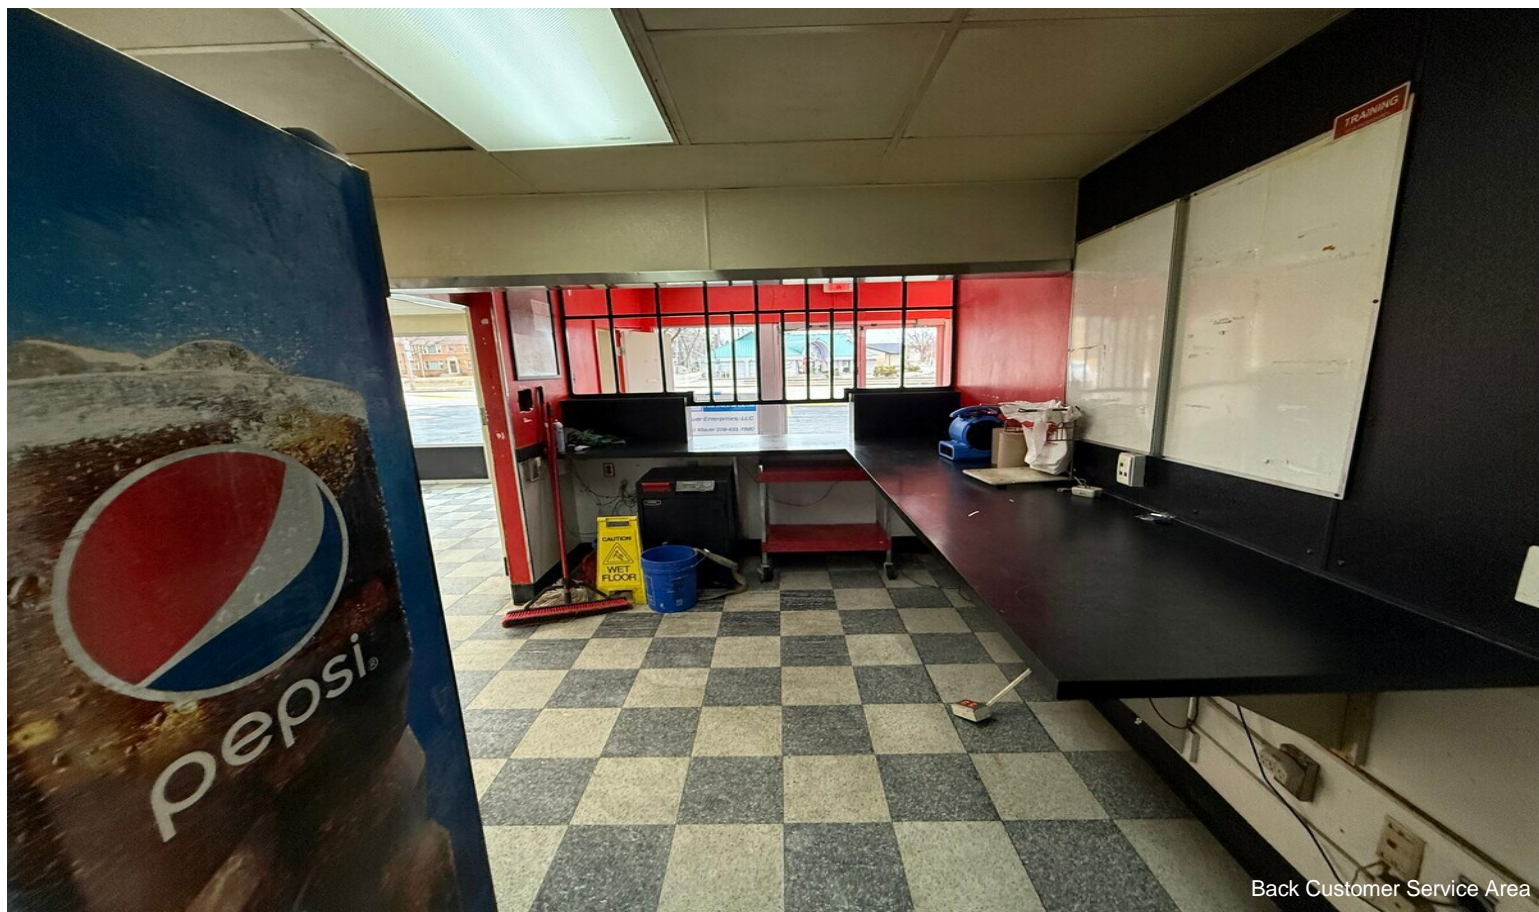

# Vacant Fast Food Restaurant

\$700,000

Former Fast Food Restaurant located on a prime corner lot at the busy intersection of N 76th & W Burleigh Streets in Milwaukee, WI. It was fully remodeled from the floor up in 1990 for a Pizza Hut store. Pizza Hut has operated at this location until January 2025. Property has been cleaned, obtained repairs, new commercial water heater, HVAC and roof repair and inspections, and passed City of Milwaukee annual fire inspection in March 2025. Building interior kitchen/restroom walls, doors, ceilings are currently being painted but may need some minor improvements like paint in lobby and possibly new flooring. The parking lot has been sealed and striped in the last 1 1/2 years. Monument and building signs are blank and ready for new signage. Price is based on asking NNN lease rate of \$4,400.00 monthly, a 7.5% cap rate.

# Property Photos

Drink Cooler

Back Customer Service Area

# Property Photos

Restroom / Water Basin

Customer Pick Up / Lobby

# Property Photos

Kitchen Overview

Double Refrigerators