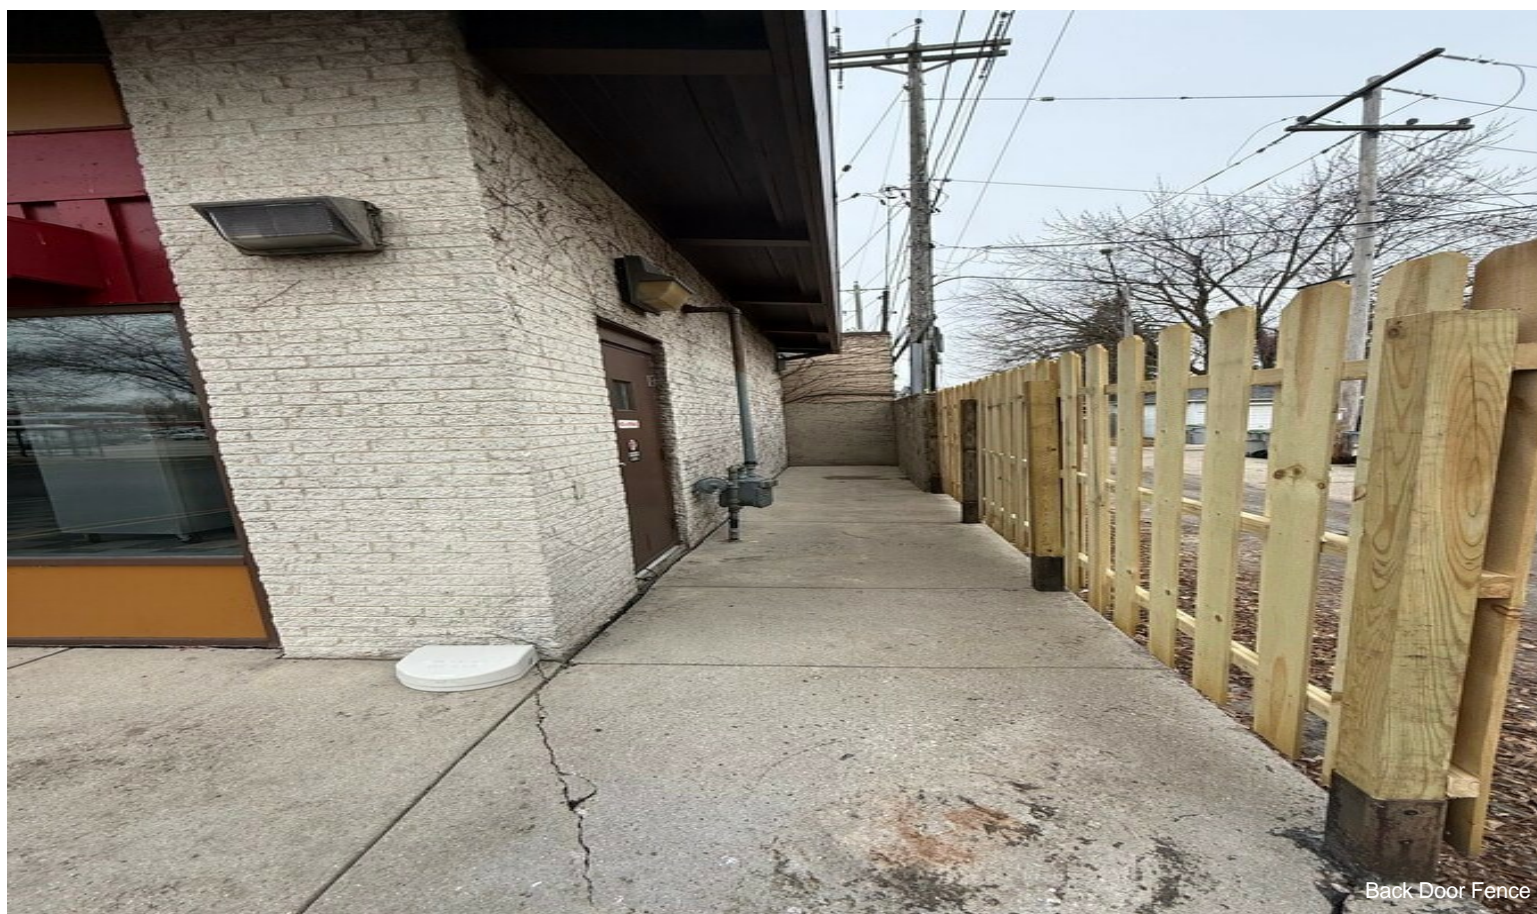

# Vacant Fast Food Restaurant

\$700,000

Former Fast Food Restaurant located on a prime corner lot at the busy intersection of N 76th & W Burleigh Streets in Milwaukee, WI. It was fully remodeled from the floor up in 1990 for a Pizza Hut store. Pizza Hut has operated at this location until January 2025. Property has been cleaned, obtained repairs, new commercial water heater, HVAC and roof repair and inspections, and passed City of Milwaukee annual fire inspection in March 2025. Building interior kitchen/restroom walls, doors, ceilings are currently being painted but may need some minor improvements like paint in lobby and possibly new flooring. The parking lot has been sealed and striped in the last 1 1/2 years. Monument and building signs are blank and ready for new signage. Price is based on asking NNN lease rate of \$4,400.00 monthly, a 7.5% cap rate.

# Property Photos

Left Side Bldg.

Back Door Fence

# Property Photos