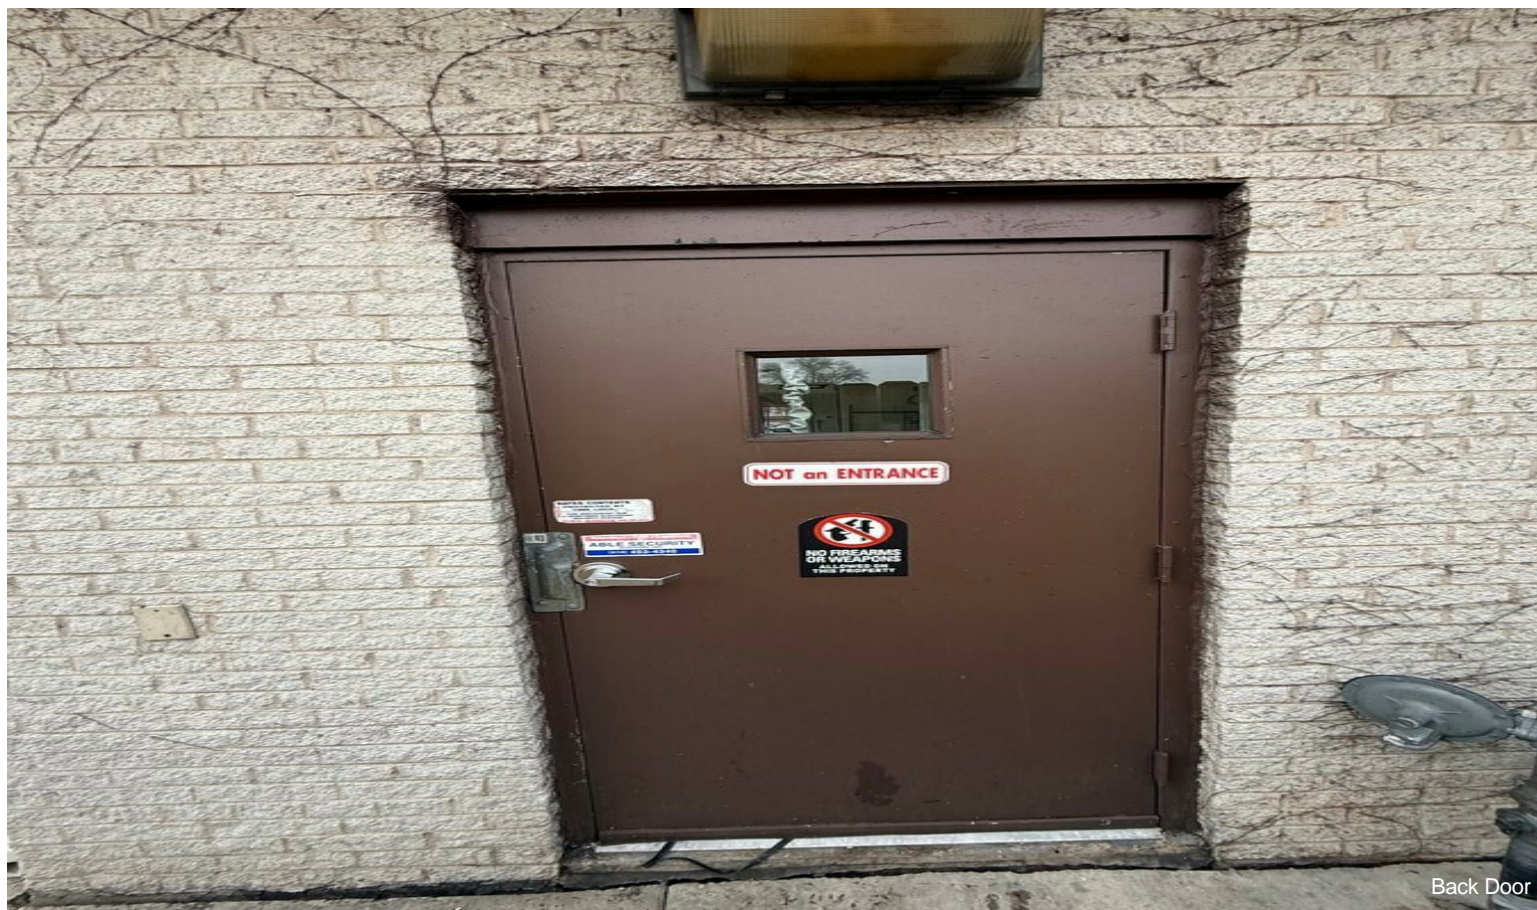

# Vacant Fast Food Restaurant

\$700,000

Former Fast Food Restaurant located on a prime corner lot at the busy intersection of N 76th & W Burleigh Streets in Milwaukee, WI. It was fully remodeled from the floor up in 1990 for a Pizza Hut store. Pizza Hut has operated at this location until January 2025. Property has been cleaned, obtained repairs, new commercial water heater, HVAC and roof repair and inspections, and passed City of Milwaukee annual fire inspection in March 2025. Building interior kitchen/restroom walls, doors, ceilings are currently being painted but may need some minor improvements like paint in lobby and possibly new flooring. The parking lot has been sealed and striped in the last 1 1/2 years. Monument and building signs are blank and ready for new signage. Price is based on asking NNN lease rate of \$4,400.00 monthly, a 7.5% cap rate.

# Property Photos

Left Side Bldg.

Back Door Fence

# Property Photos