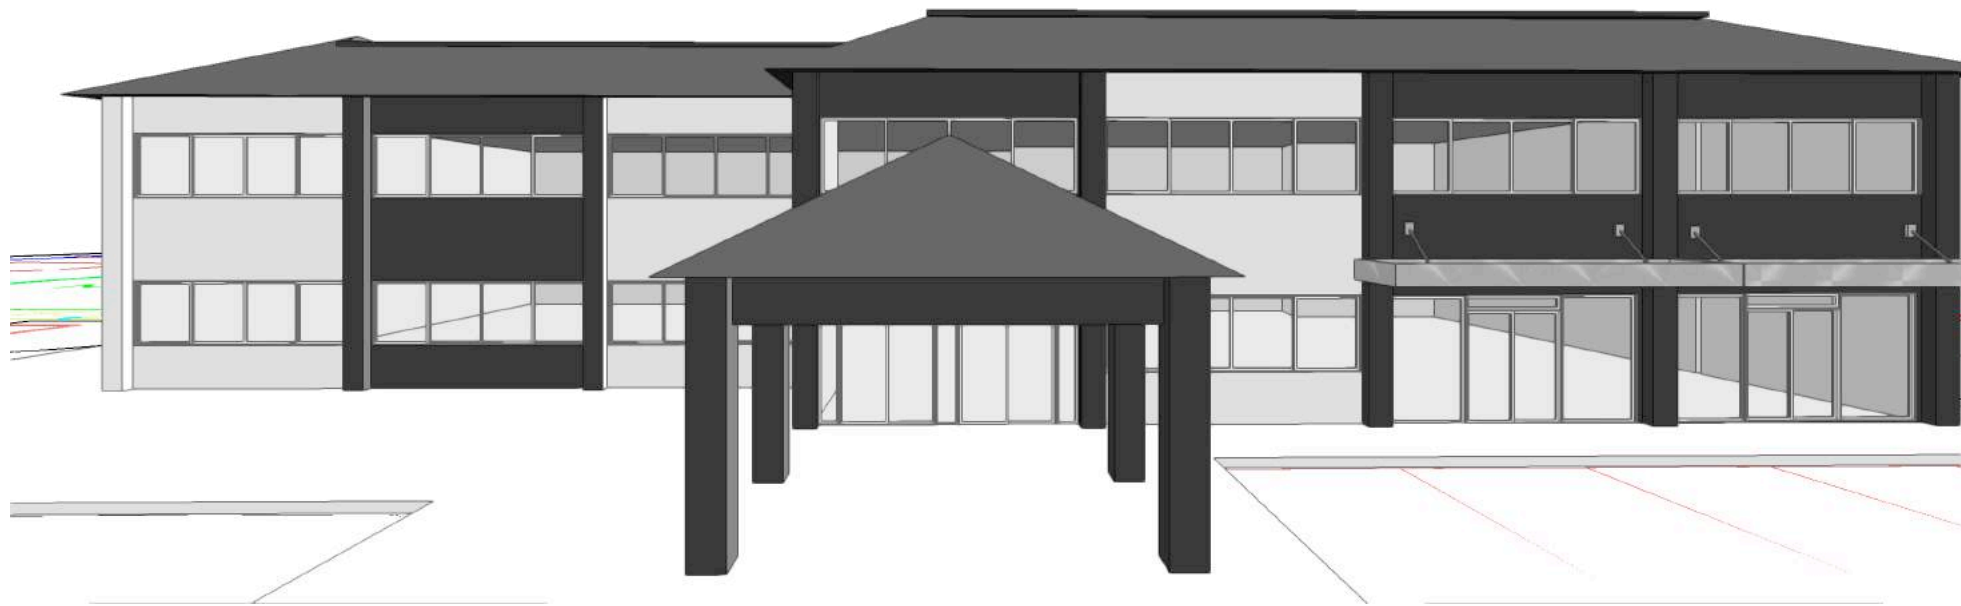

BUILDING FACADE

EXTERIOR DESIGN

Elevation

METAL CANOPY

3 [Drawing Title]
Scale: 1/4" = 1'-0"

3 [Drawing Title]
Scale: 1/2" = 1'-0"

Elevation

METAL CANOPY

METAL / SILVER CANOPY

4 [Drawing Title]
Scale: 1/4" = 1'-0"

DARK GRAY/BLACK COLOR FOR ROOF/ FACADE

Elevation

METAL CANOPY

5 [Drawing Title]
Scale: 1/2" = 1'-0"

DARK GRAY/BLACK COLOR FOR ROOF/ FACADE

METAL / SILVER CANOPY

Elevation

METAL CANOPY

METAL CANOPY

DARK GRAY/BLACK COLOR FOR ROOF/ FACADE

Elevation

METAL CANOPY