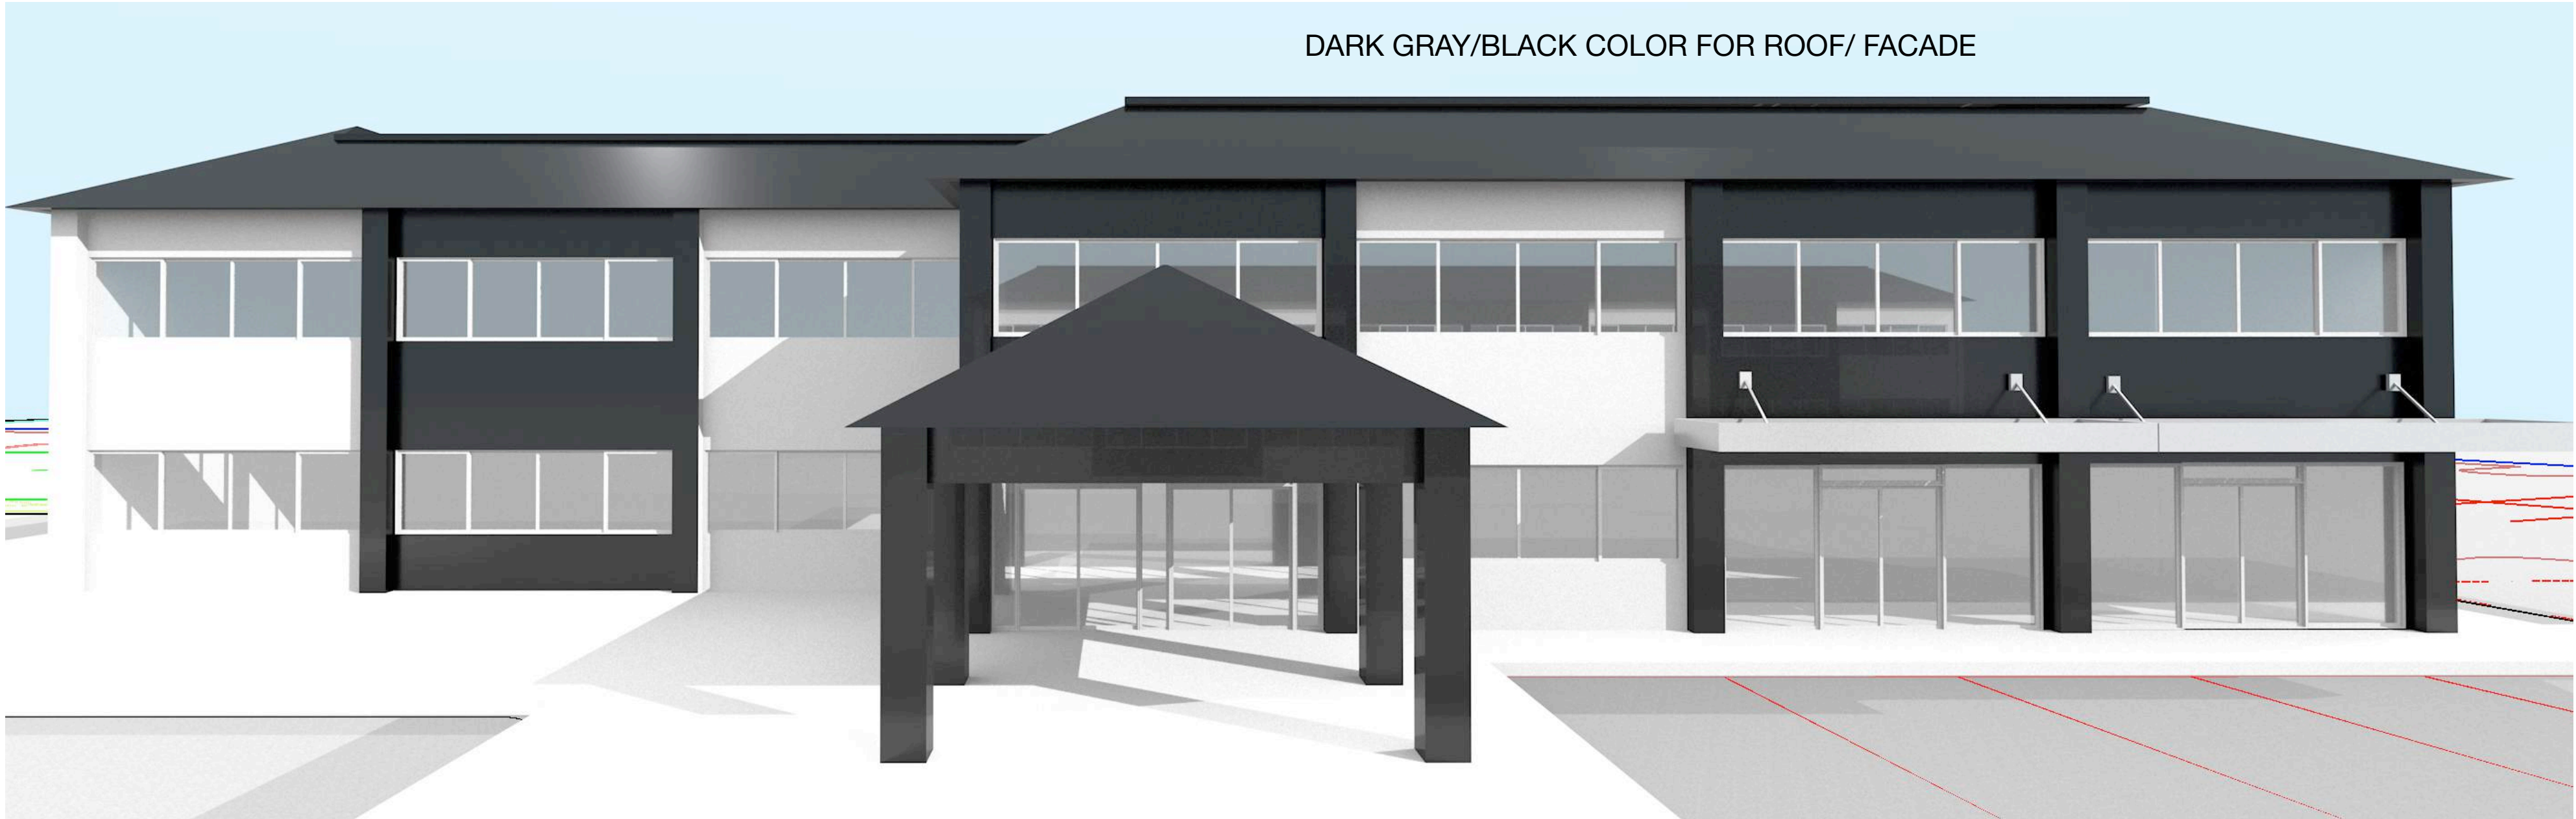

BUILDING FACADE

EXTERIOR DESIGN

Elevation

METAL CANOPY

3 [Drawing Title]
Scale: 1/4" = 1'-0"

3 [Drawing Title]
Scale: 1/2" = 1'-0"

Elevation

METAL CANOPY

METAL / SILVER CANOPY

4 [Drawing Title]
Scale: 1/4" = 1'-0"

DARK GRAY/BLACK COLOR FOR ROOF/ FACADE

Elevation

METAL CANOPY

5 [Drawing Title]
Scale: 1/2" = 1'-0"

DARK GRAY/BLACK COLOR FOR ROOF/ FACADE

METAL / SILVER CANOPY

Elevation

METAL CANOPY

METAL CANOPY

DARK GRAY/BLACK COLOR FOR ROOF/ FACADE

Elevation

METAL CANOPY