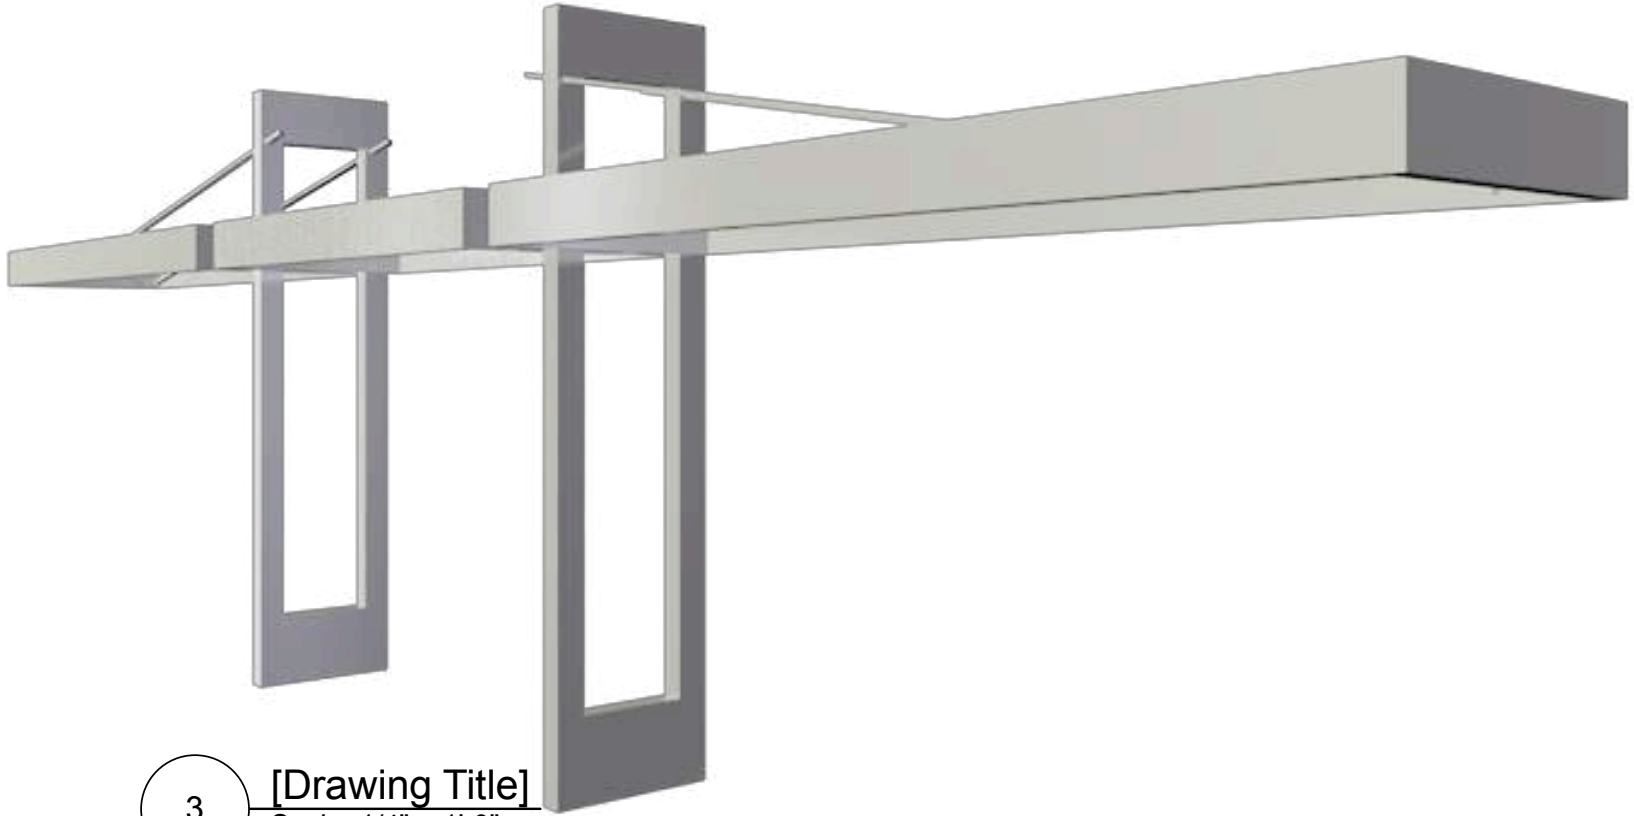

BUILDING FACADE

EXTERIOR DESIGN

Elevation

METAL CANOPY

3 [Drawing Title]
Scale: 1/4" = 1'-0"

3 [Drawing Title]
Scale: 1/2" = 1'-0"

Elevation

METAL CANOPY

METAL / SILVER CANOPY

4 [Drawing Title]
Scale: 1/4" = 1'-0"

DARK GRAY/BLACK COLOR FOR ROOF/ FACADE

Elevation

METAL CANOPY

5 [Drawing Title]
Scale: 1/2" = 1'-0"

DARK GRAY/BLACK COLOR FOR ROOF/ FACADE

METAL / SILVER CANOPY

Elevation

METAL CANOPY

METAL CANOPY

DARK GRAY/BLACK COLOR FOR ROOF/ FACADE

Elevation

METAL CANOPY