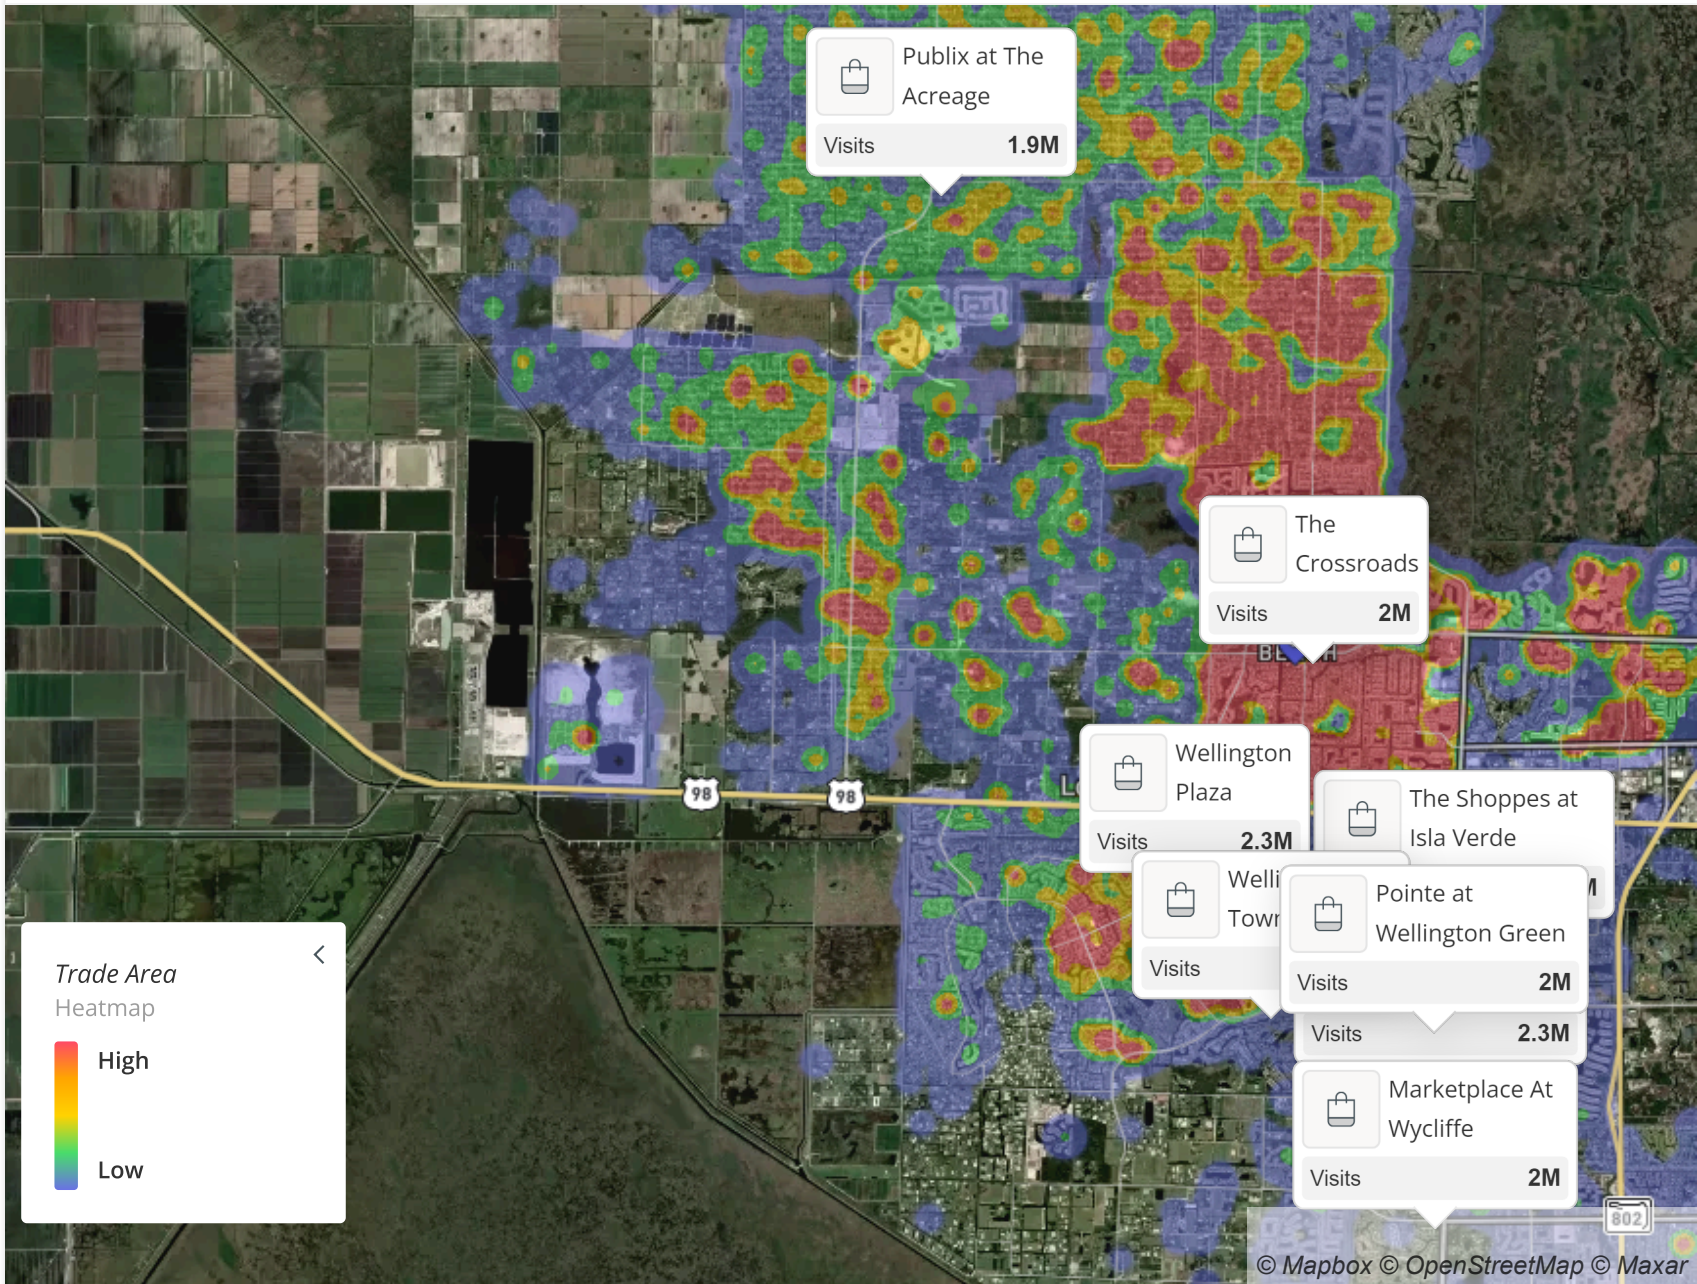

Visits Trend

Village Royale Shopp...

1105-1145 Royal Palm Beach ...

Metric: **Visits** Aggregation: **Daily** Annual Summary: Outlier Indicators:

Tenants Overview

Property:

Village Royale Shopping Plaza ...

Category:

All Categories ▾

Compare to:

Apr 1, 2022 - Mar 31, 2023

The metrics displayed for each tenant are based on its default visit duration.

Dismiss

Learn More

Tenants / Category	Visits	Visits Chain Rank, State
Winn-Dixie Groceries 1135 Royal Palm Beach Blvd, Royal Palm Beach, 33411, FL	578.7K (-17%)	151/282 (-73)
Bud's Chicken & Seafood Fast Food & QSR 11705 Okeechobee Blvd, Royal Palm Beach, 33411, FL	180.5K (-3%)	5/6 (-2)
Pet Supermarket Pet Stores & Services 1125 Royal Palm Beach Blvd, Royal Palm Beach, 33411, FL	158.1K (+9%)	15/135 (+4)
Burger King Fast Food & QSR 1103 Royal Palm Beach Blvd, Royal Palm Beach, 33411-1685, FL	130.2K (-21%)	384/516 (-81)
Wells Fargo Banks & Financial Services 11707 Okeechobee Blvd, Royal Palm Beach, 33411, FL	90K	290/456 (+3)

Showing 1 - 10 / 14

Market Landscape

Home locations are obfuscated for privacy and randomly placed within a census block. They do not represent actual home addresses.

[Learn more](#)

Audience Overview

Village Royale Shopp...