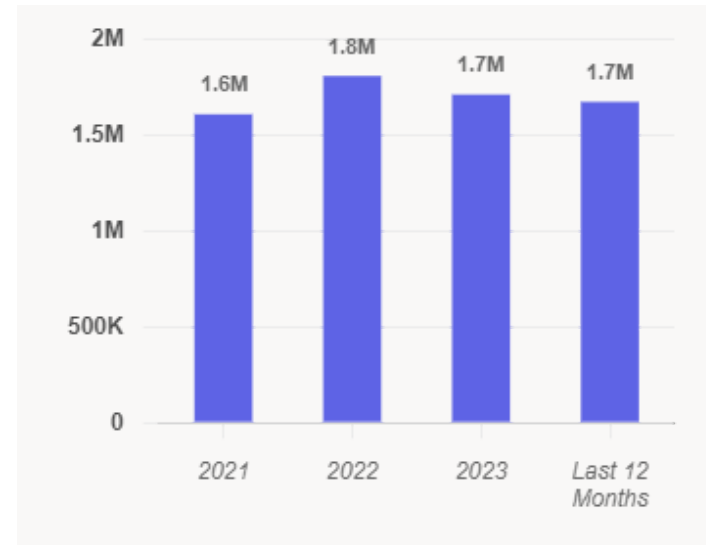

Visits Trend

Village Royale Shopp...

1105-1145 Royal Palm Beach ...

Metric: **Visits**   Aggregation: **Daily**   Annual Summary: ☒   Outlier Indicators: ☒