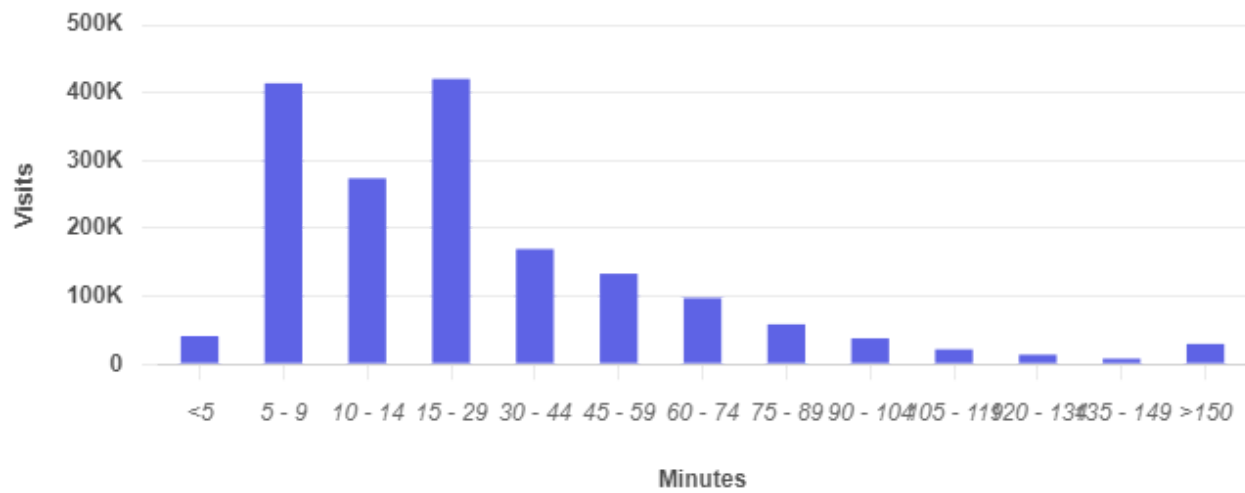

Dismiss

To protect individual privacy, the beginning points shown for each route are approximations and do not represent actual home locations. [Learn more](#)

Hourly Visits

Village Royale Shopp...

1105-1145 Royal Palm Beach ...

Metric:

Visits

Daily Visits

Village Royale Shopp...

1105-1145 Royal Palm Beach ...

Metric:

Visits

Visit Duration

Village Royale Shopp...

1105-1145 Royal Palm Beach ...

Metric:

Visits

Average Stay

Median Stay