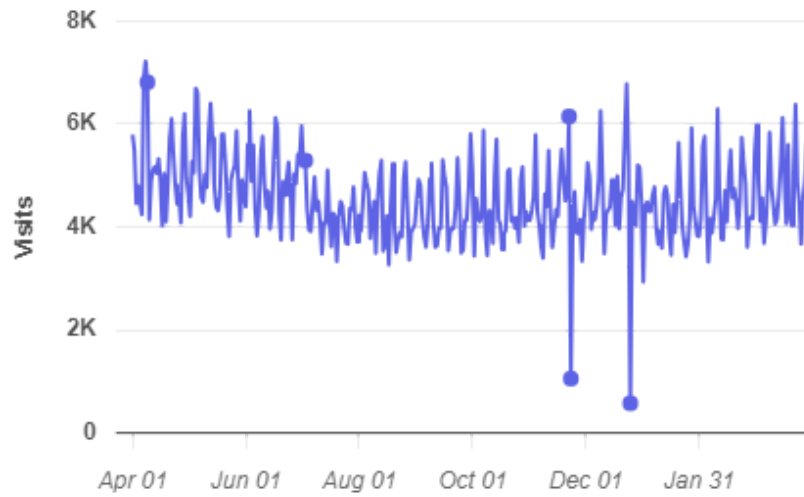

Visits Trend

Village Royale Shopp...

1105-1145 Royal Palm Beach ...

Metric: **Visits**   Aggregation: **Daily**   Annual Summary: ☒   Outlier Indicators: ☒