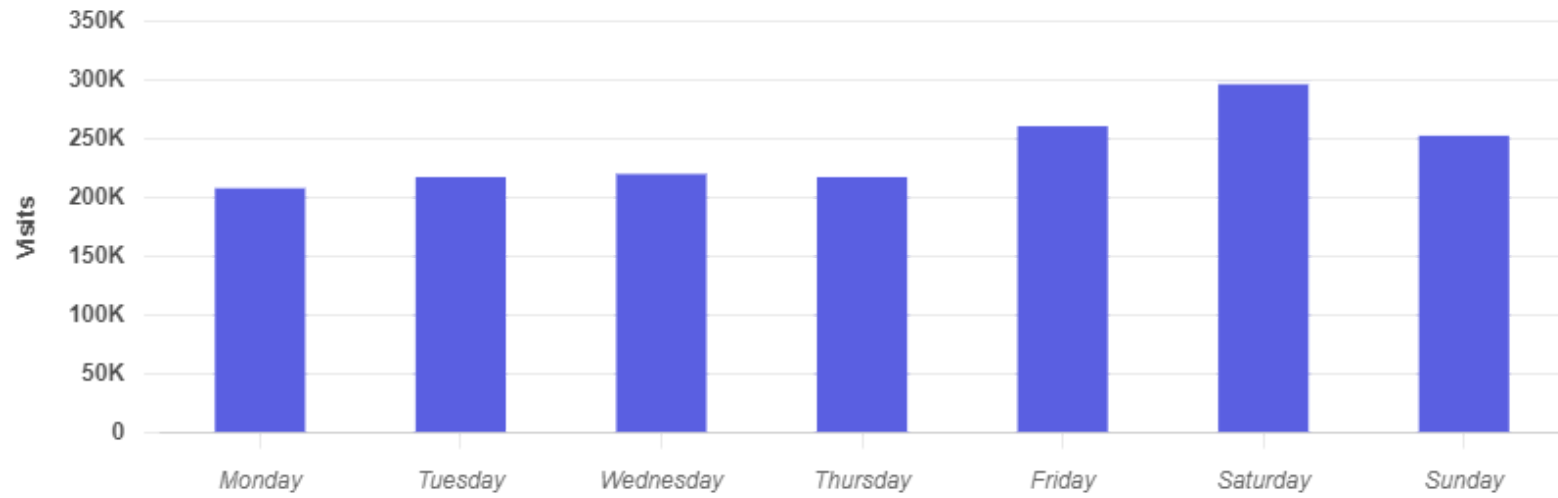

Dismiss

To protect individual privacy, the beginning points shown for each route are approximations and do not represent actual home locations. [Learn more](#)

Hourly Visits

Village Royale Shopp...

1105-1145 Royal Palm Beach ...

Metric:

Visits

Daily Visits

Village Royale Shopp...

1105-1145 Royal Palm Beach ...

Metric:

Visits

Visit Duration

Village Royale Shopp...

1105-1145 Royal Palm Beach ...

Metric:

Visits

Average Stay

Median Stay