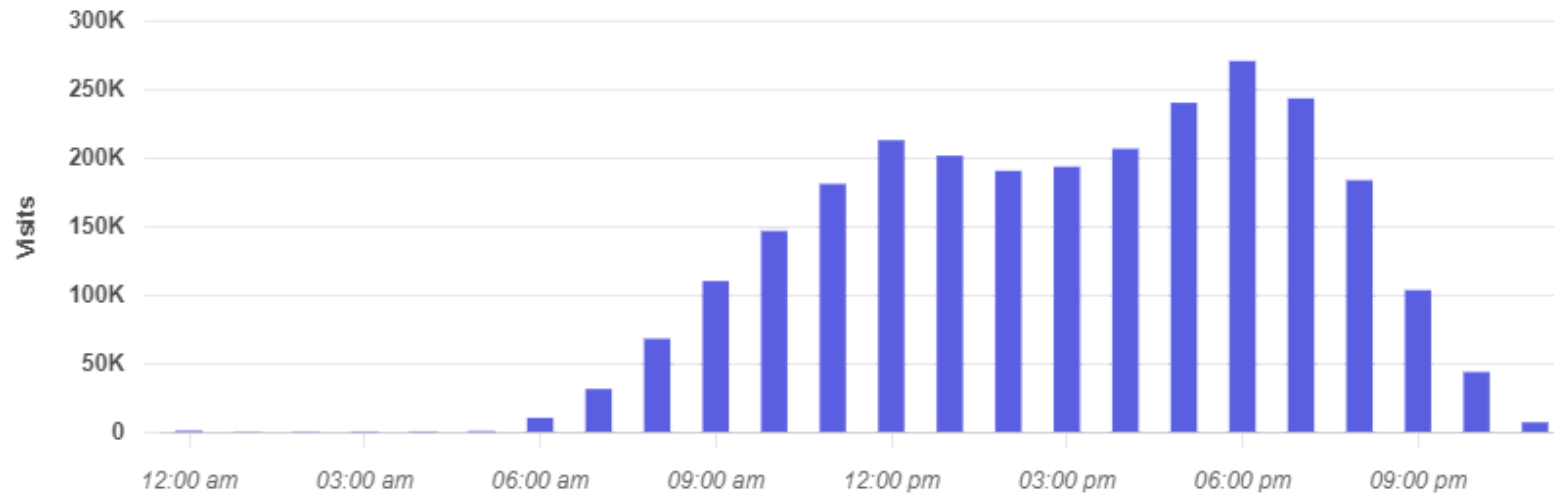

Dismiss

To protect individual privacy, the beginning points shown for each route are approximations and do not represent actual home locations. [Learn more](#)

Hourly Visits

Village Royale Shopp...

1105-1145 Royal Palm Beach ...

Metric:

Visits

Daily Visits

Village Royale Shopp...

1105-1145 Royal Palm Beach ...

Metric:

Visits

Visit Duration