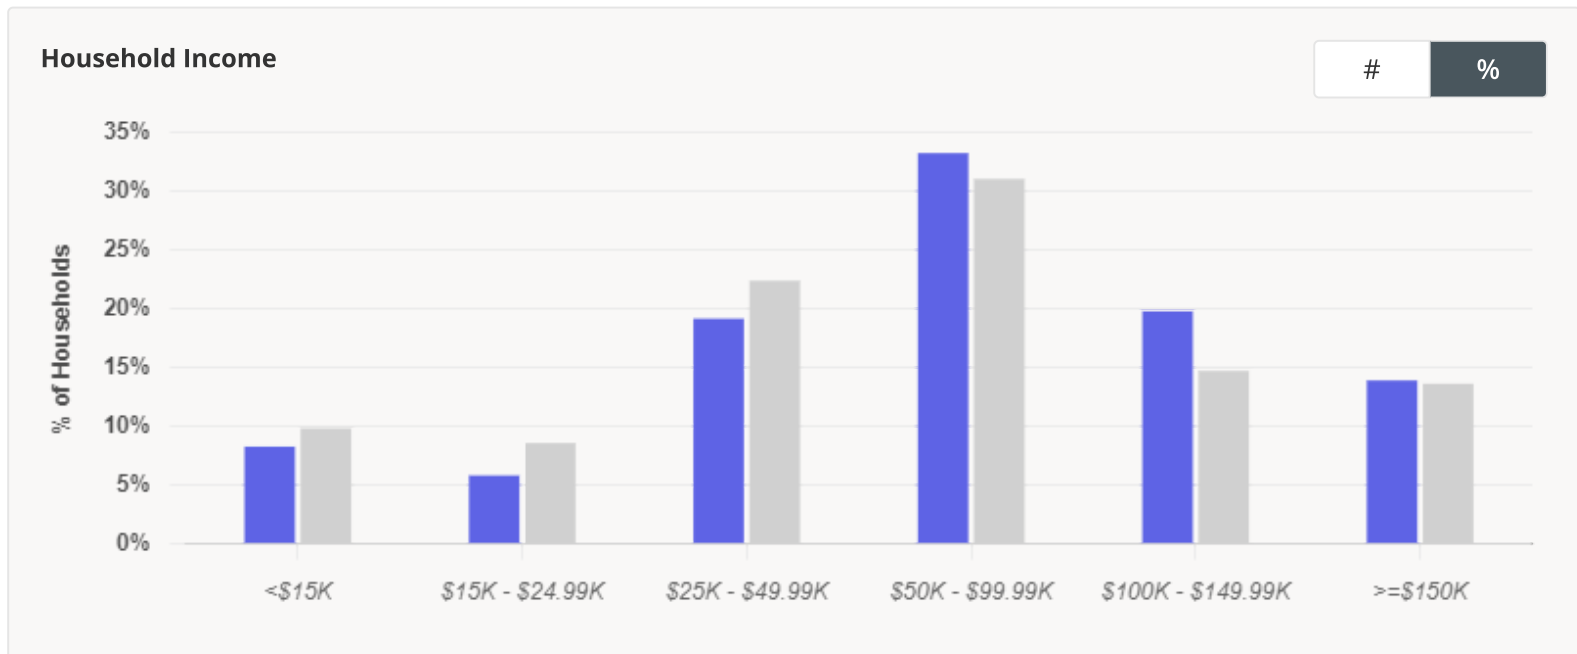

1105-1145 Royal Palm Beach ...

Dataset:

Census 2021

View:

Potential Market

Compare to:

Florida ▼

Property	Median Household Income	Bachelor's Degree or Higher	Median Age	Most Common Ethnicity	Persons per Household
Village Royal... Royal Palm Beac...	\$74.1K	30.5%	38.9	White (44.8%)	2.88
Florida	\$61.8K	31.5%	41.9	White (52.6%)	2.62