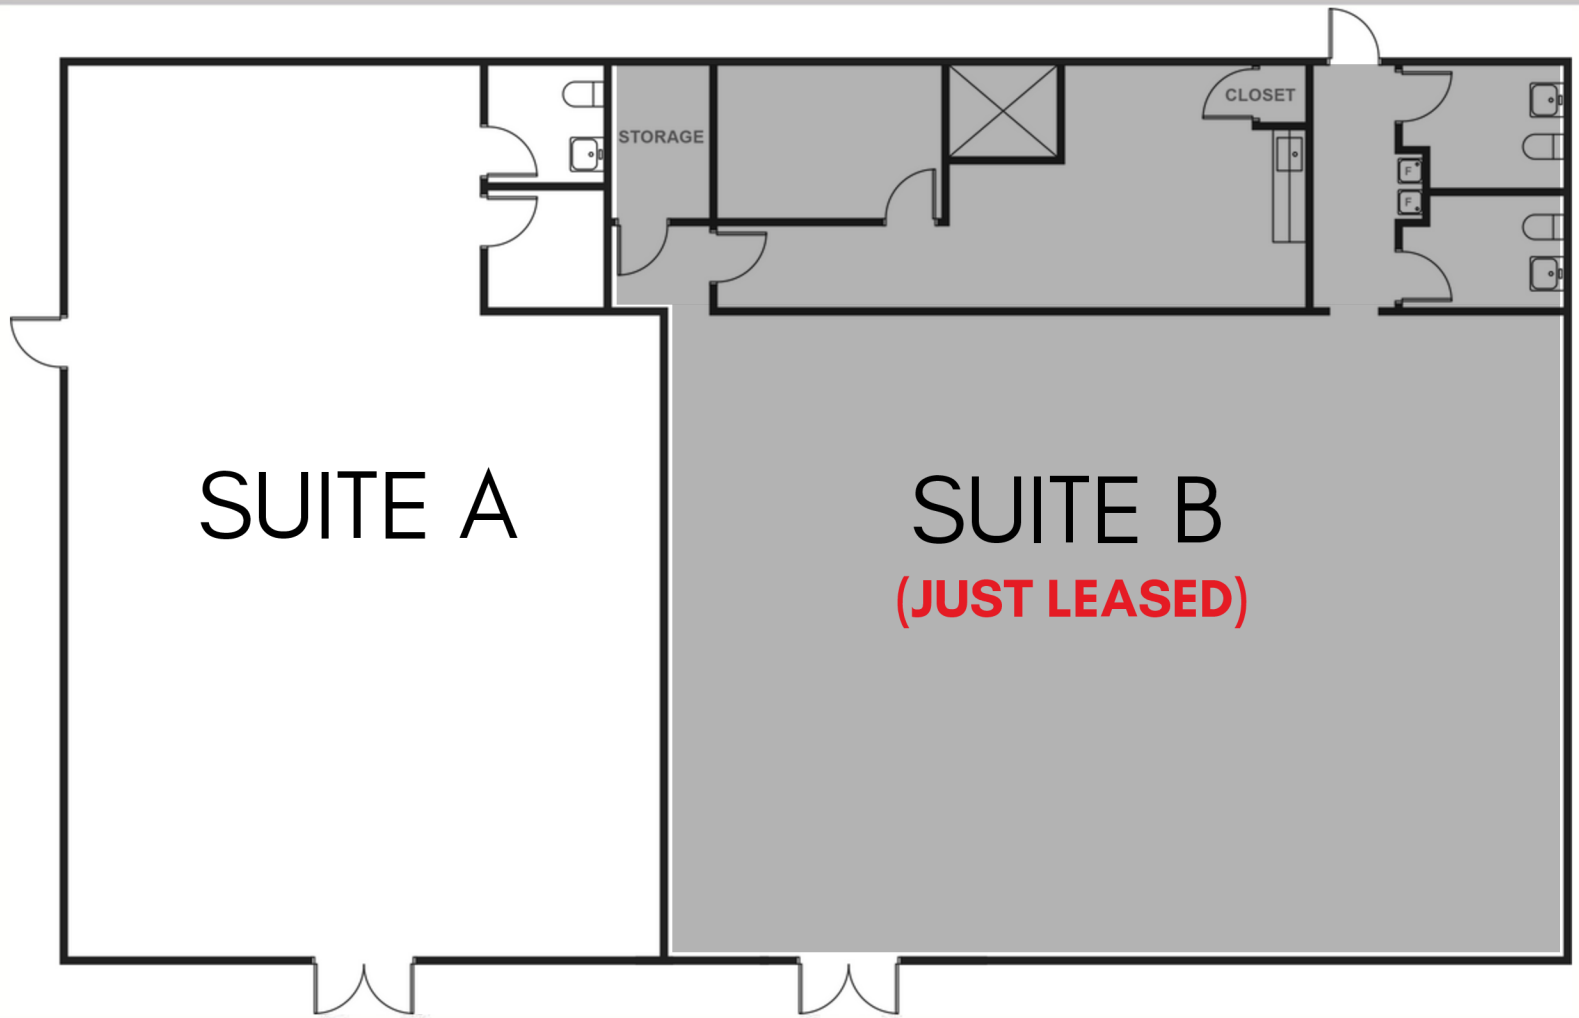

# FLOOR PLAN

NOT TO SCALE

## WINERY SQUARE

1975 W. TEXAS FAIRFIELD, CA

1 SUITE  
Available

SUITE A - 2,000 SF  
SUITE B - **JUST LEASED**